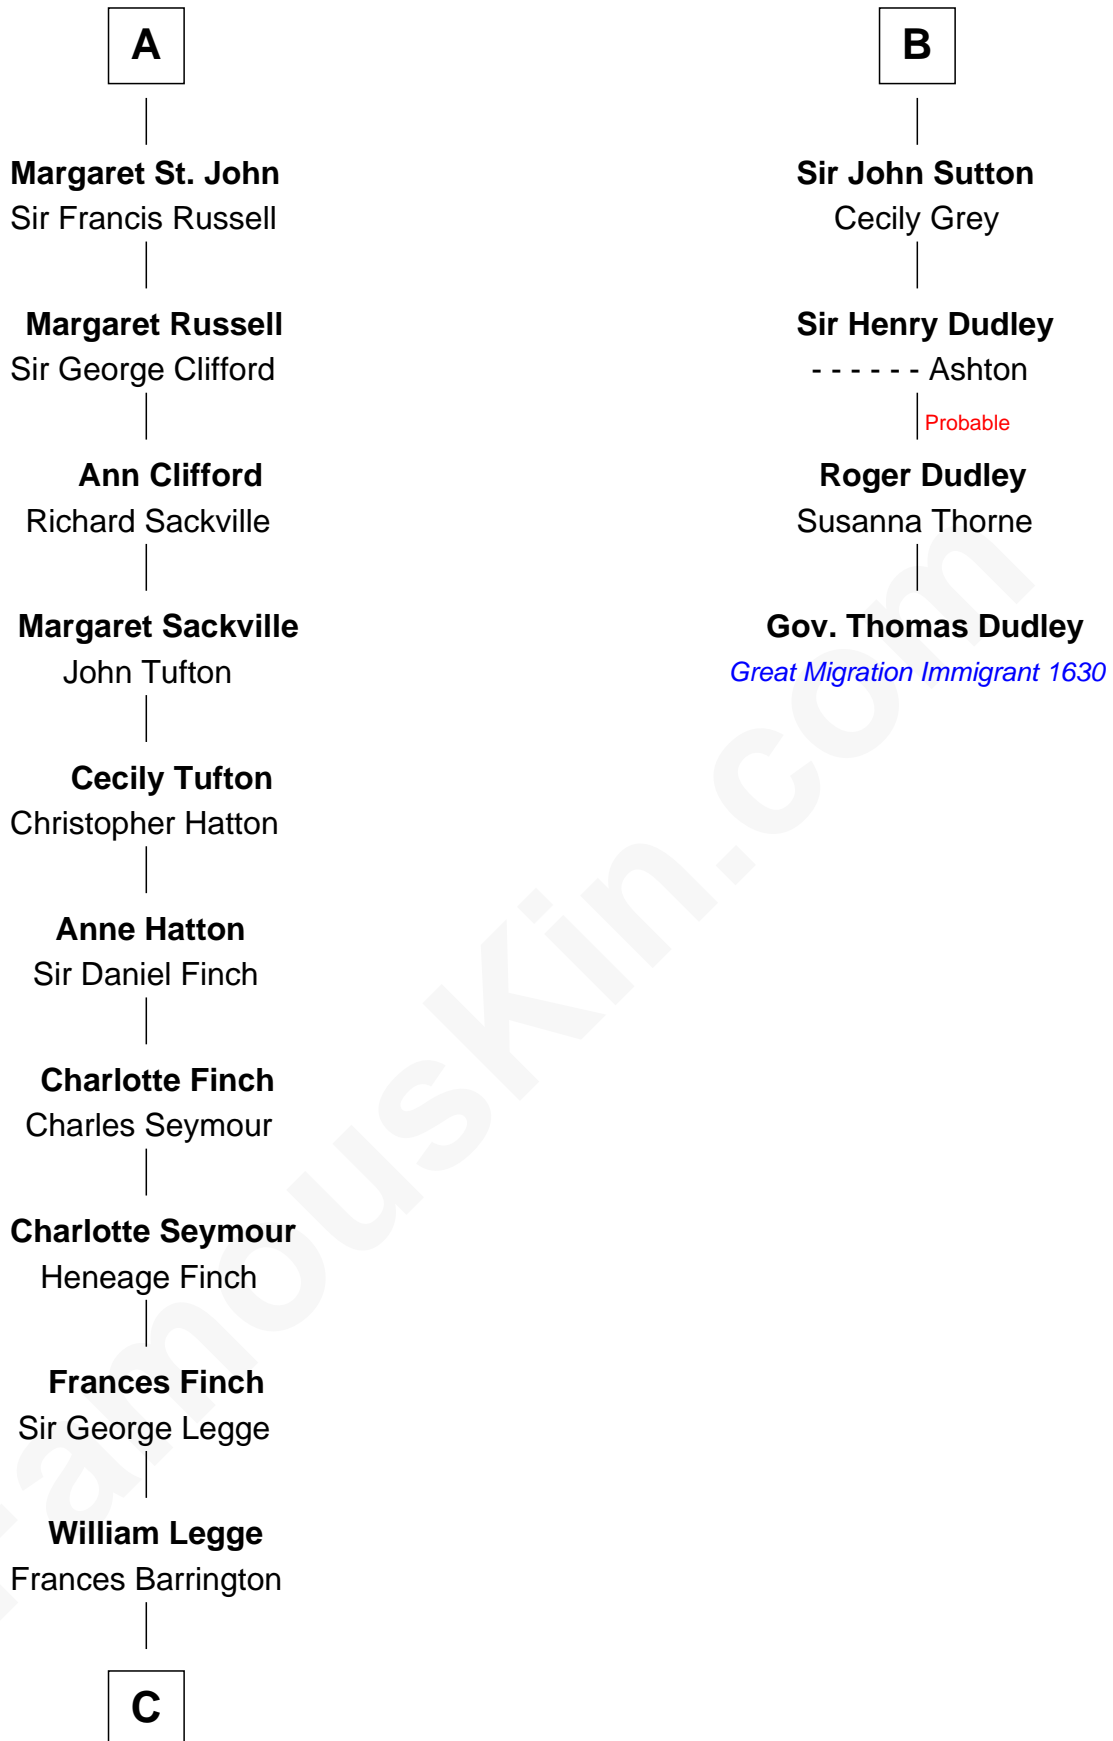

FamousKin.com

Relationship Chart of

Kit Harington

TV Actor - "Game of Thrones"

10th cousin 11 times removed of

Gov. Thomas Dudley

(1576 - 1653) Great Migration Immigrant 1630

Sir Philip le Despencer

Margaret de Goushill

Sir Philip le Despencer

Joan de Cobham

Sir Philip le Despencer

Elizabeth - - - - -

Sir Philip le Despencer

Elizabeth de Tibetot

Margery Despencer

Sir Roger Wentworth

Henry Wentworth

Elizabeth Howard

Margery Wentworth

Sir William Waldegrave

Margaret Waldegrave

Sir John St. John

A

Sir John Sutton

Elizabeth Berkeley

Sir Edmund Sutton

Joyce Tiptoft

Sir Edward Sutton

Cecily Willoughby

B

C