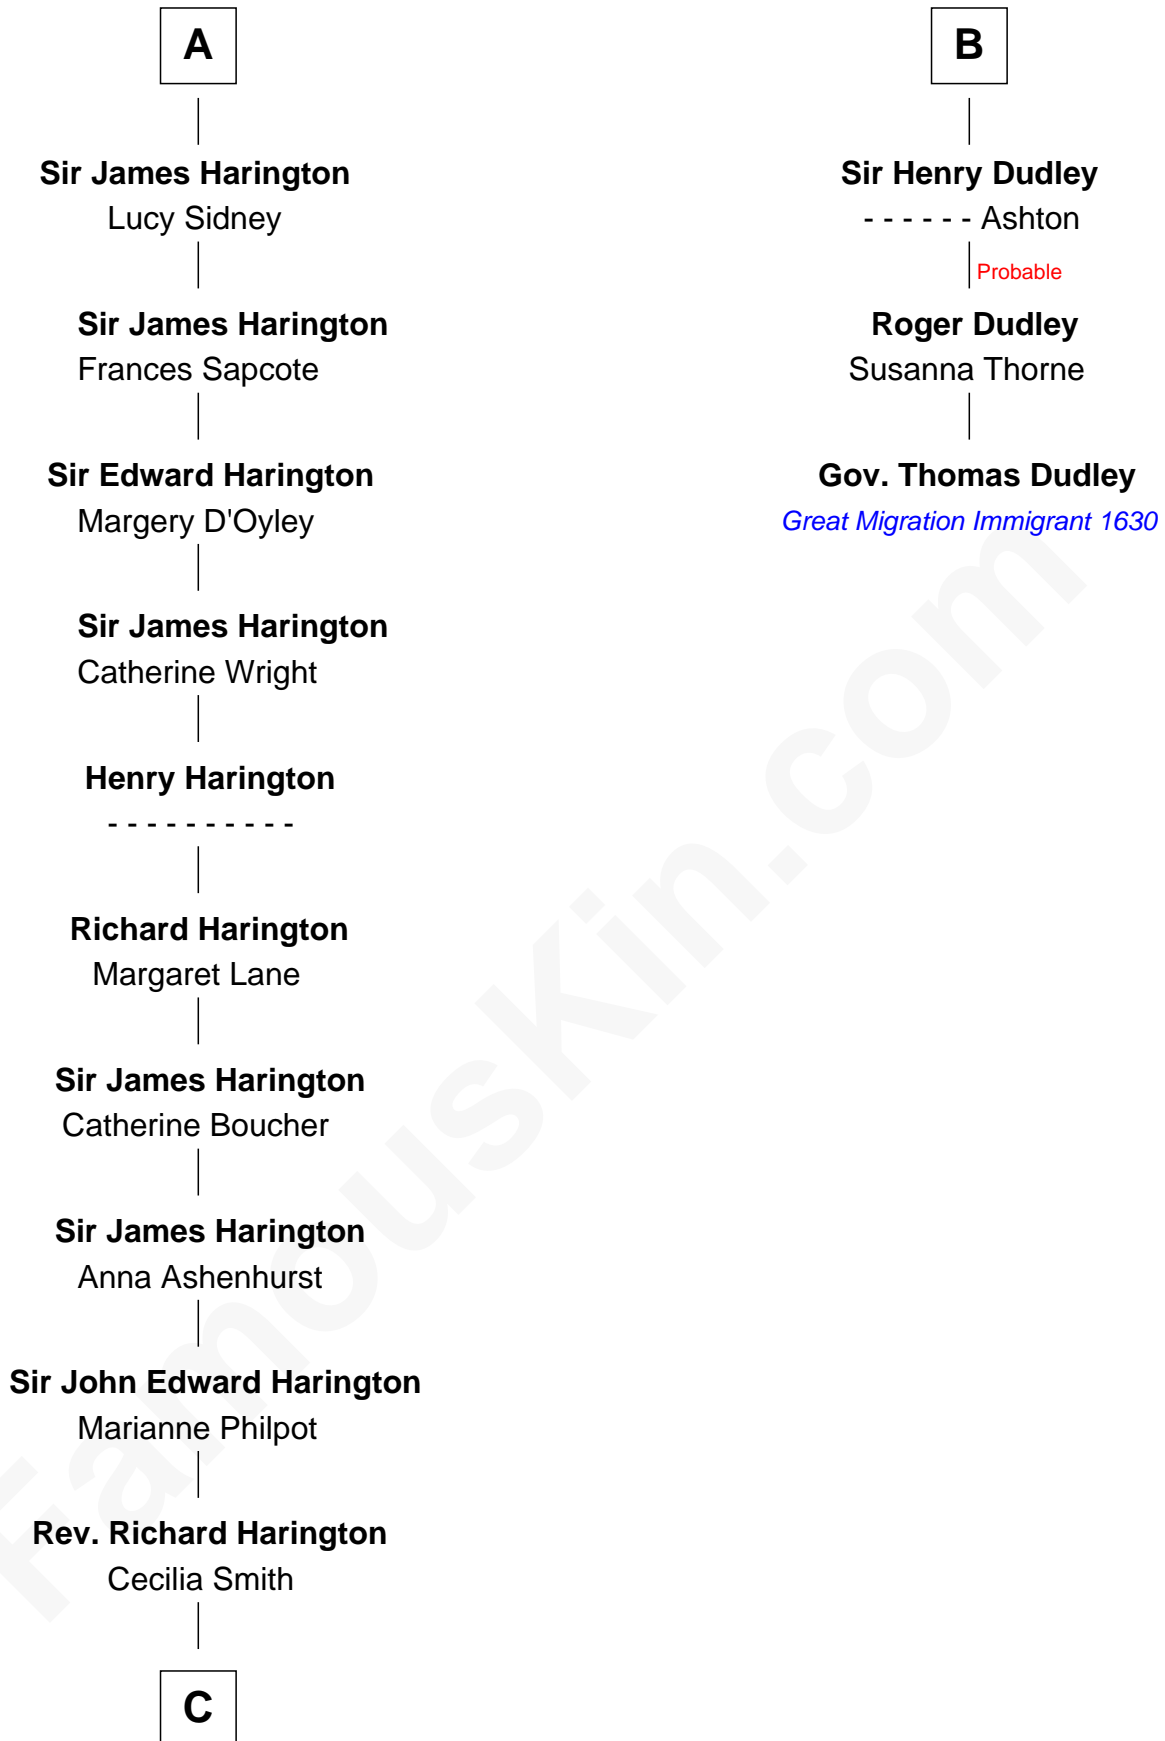

FamousKin.com

Relationship Chart of

Kit Harington

TV Actor - "Game of Thrones"

9th cousin 12 times removed of

Gov. Thomas Dudley

(1576 - 1653) Great Migration Immigrant 1630

C

—
Sir Richard Harington

Francis Agnata Biscoe

—
Sir Richard Harington

Selina Louisa Grace Dundas

—
John Charles Dundas Harington

Lavender Cecilia Denny

—
Sir David Richard Harington

Deborah Jane Catesby