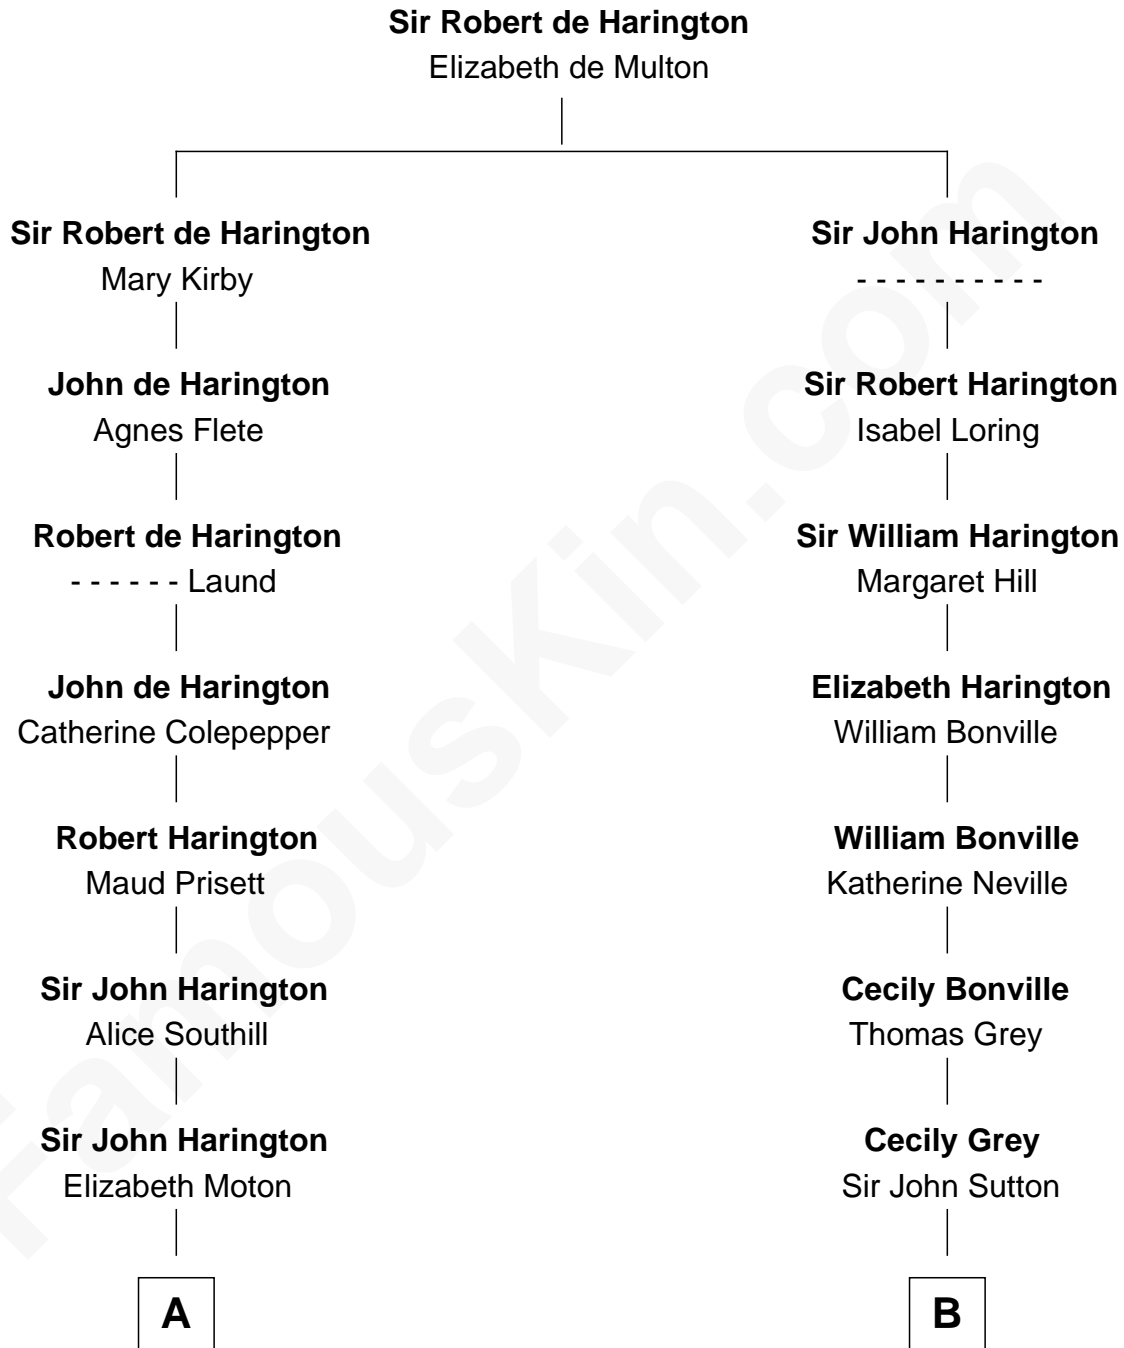

FamousKin.com

Relationship Chart of

Kit Harington

TV Actor - "Game of Thrones"

9th cousin 12 times removed of

Gov. Thomas Dudley

(1576 - 1653) Great Migration Immigrant 1630

C

—
Sir Richard Harington

Francis Agnata Biscoe

—
Sir Richard Harington

Selina Louisa Grace Dundas

—
John Charles Dundas Harington

Lavender Cecilia Denny

—
Sir David Richard Harington

Deborah Jane Catesby