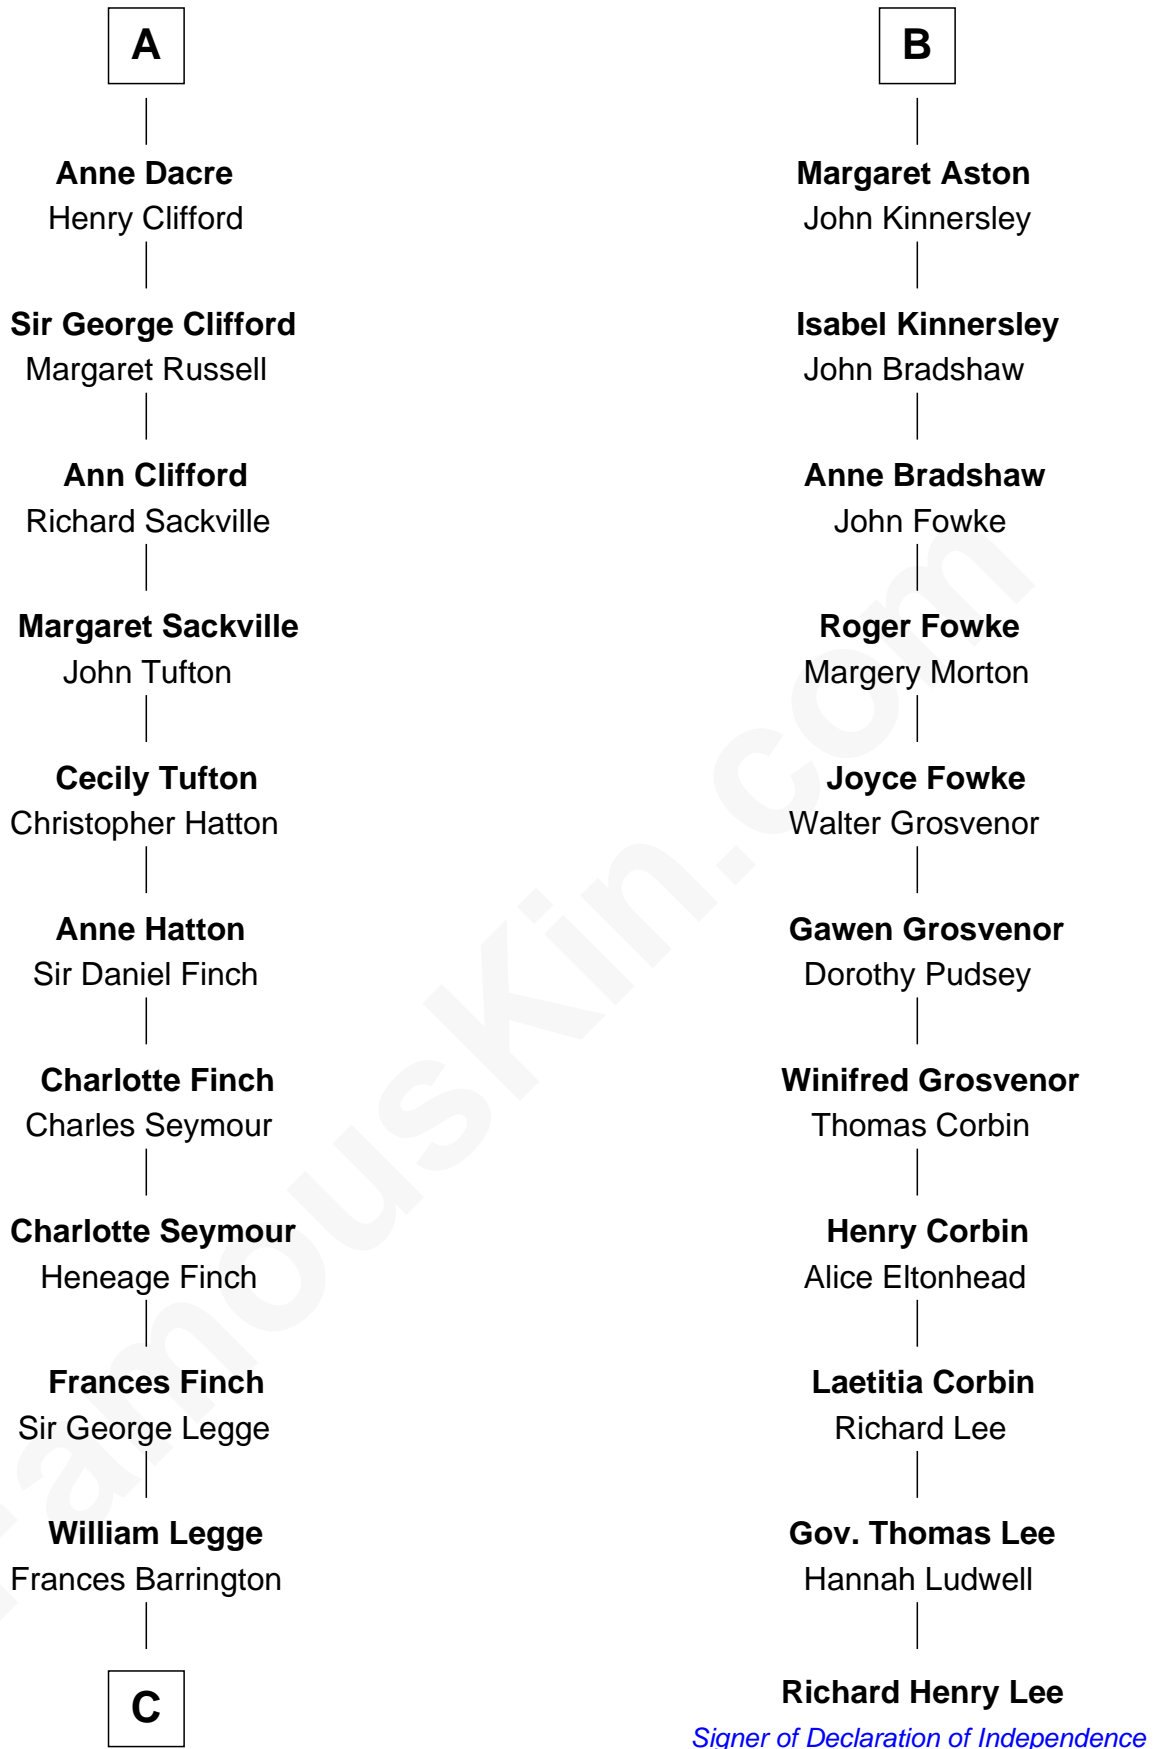

FamousKin.com

Relationship Chart of

Kit Harington

TV Actor - "Game of Thrones"

17th cousin 4 times removed of

Richard Henry Lee

Signer of the Declaration of Independence

C

Edward Henry Legge
Cordelia Twysden Molesworth

Lois Marjorie Legge
Ernest Wriothesley Denny

Lavender Cecilia Denny
John Charles Dundas Harington

Sir David Richard Harington
Deborah Jane Catesby

Kit Harington
TV Actor - "Game of Thrones"