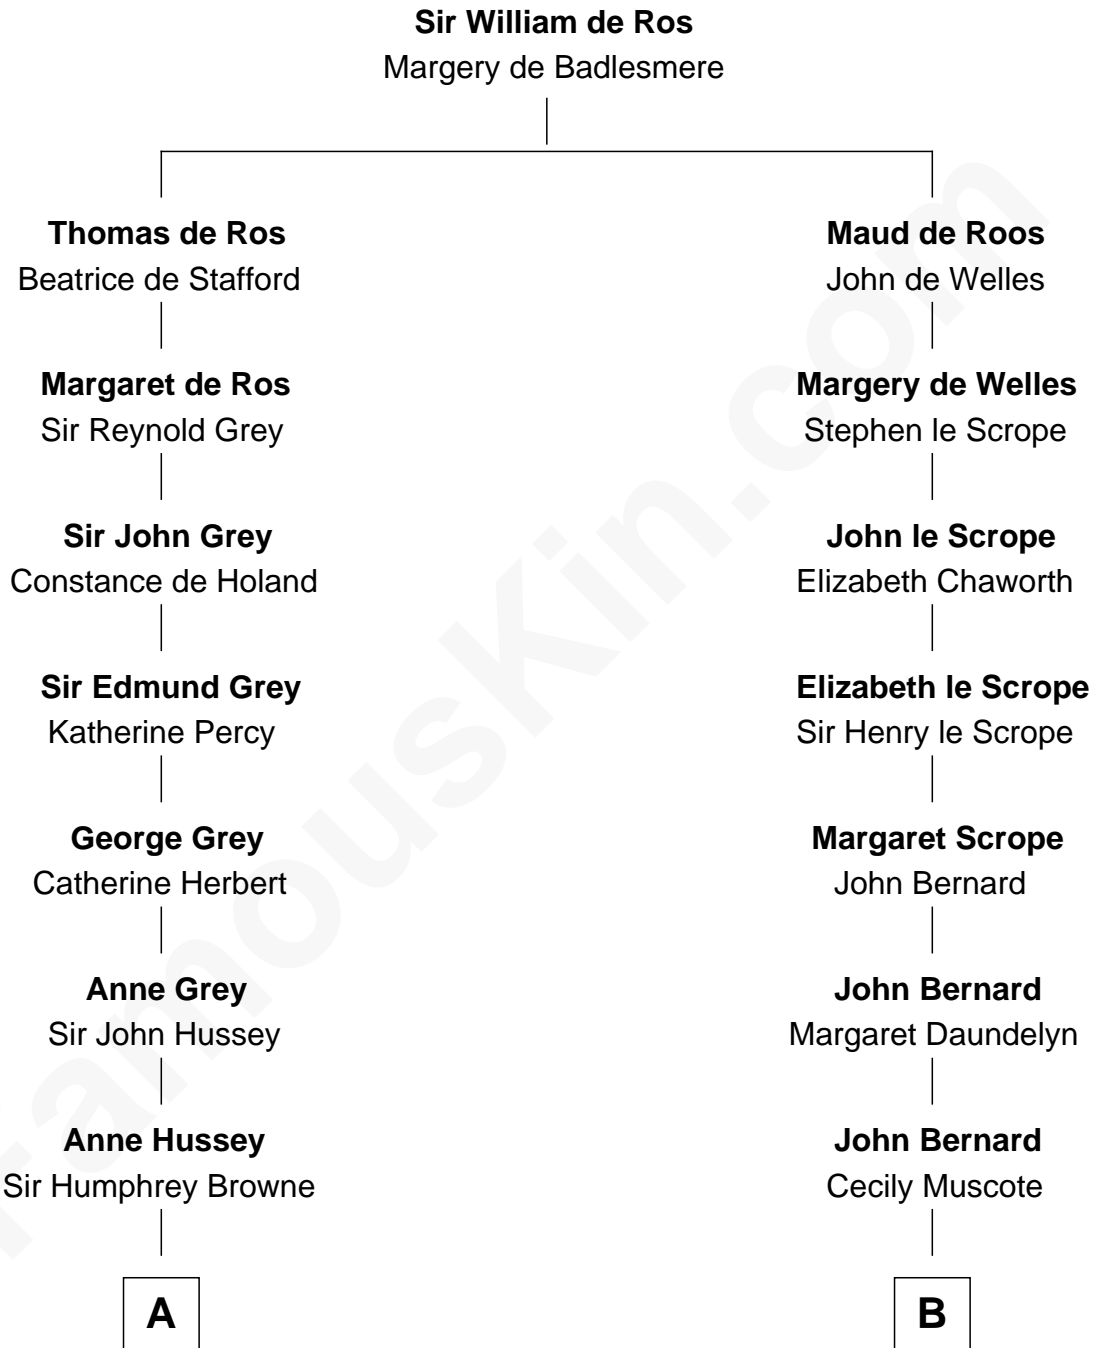

FamousKin.com

Relationship Chart of

Kit Harington

TV Actor - "Game of Thrones"

13th cousin 7 times removed of

Richard Henry Lee

Signer of the Declaration of Independence

C

—
Lois Marjorie Legge
Ernest Wriothesley Denny

—
Lavender Cecilia Denny
John Charles Dundas Harington

—
Sir David Richard Harington
Deborah Jane Catesby

—
Kit Harington
TV Actor - "Game of Thrones"

FamousKin.com