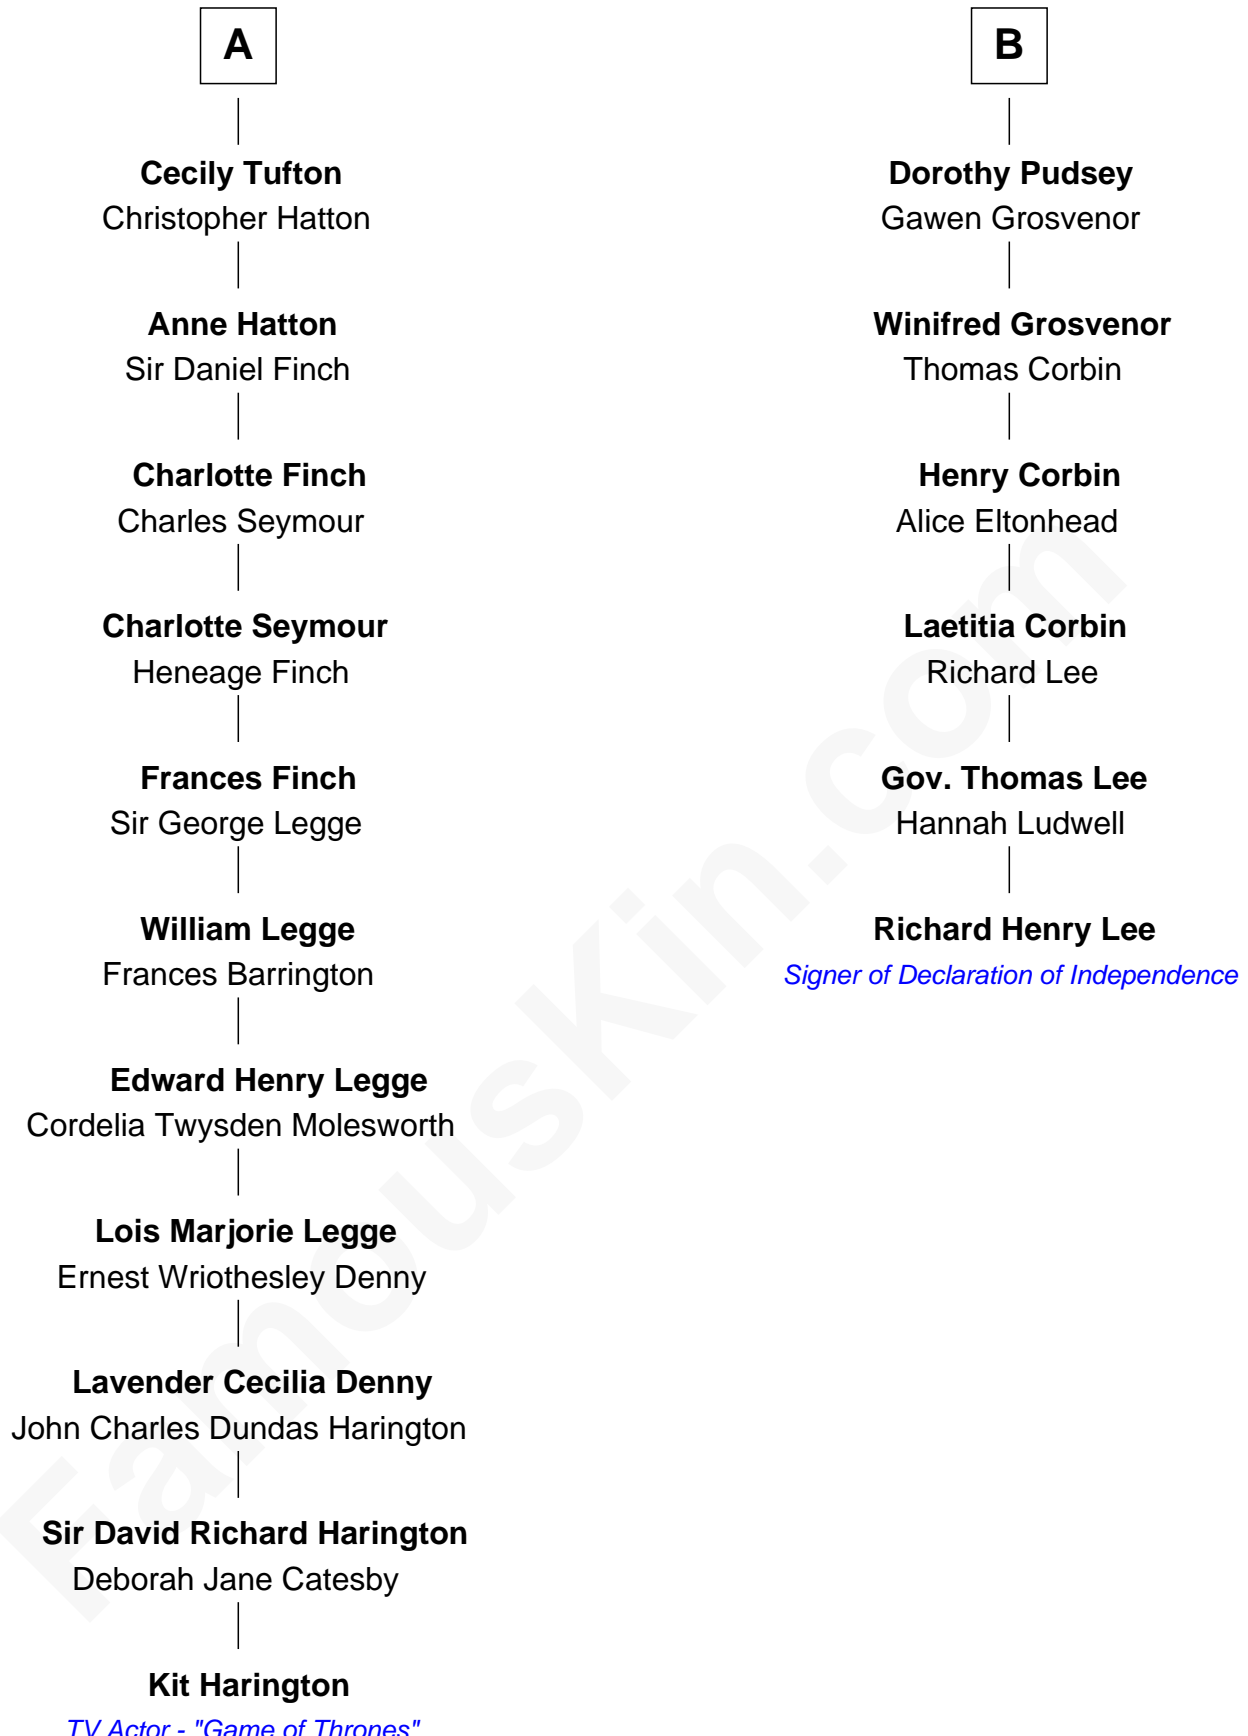

## Relationship Chart of

### Kit Harington

TV Actor - "Game of Thrones"

12th cousin 5 times removed of

### Richard Henry Lee

Signer of the Declaration of Independence

Kit Harington photo by [Gage Skidmore](#) ([CC BY-SA 2.0](#))