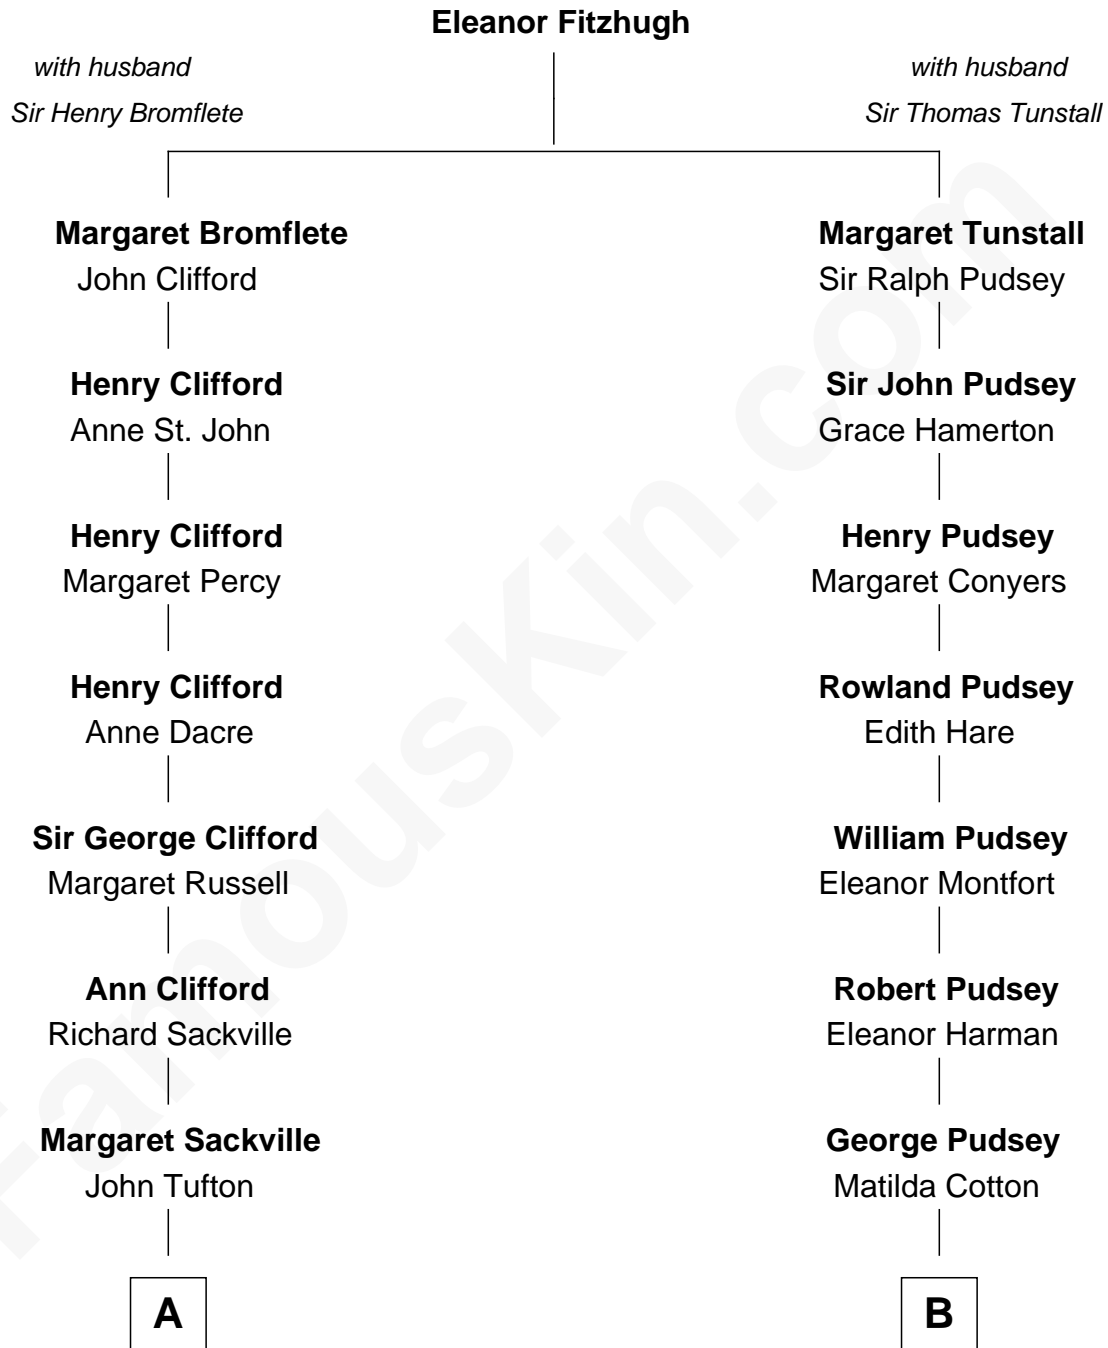

Richard Henry Lee

Signer of the Declaration of Independence