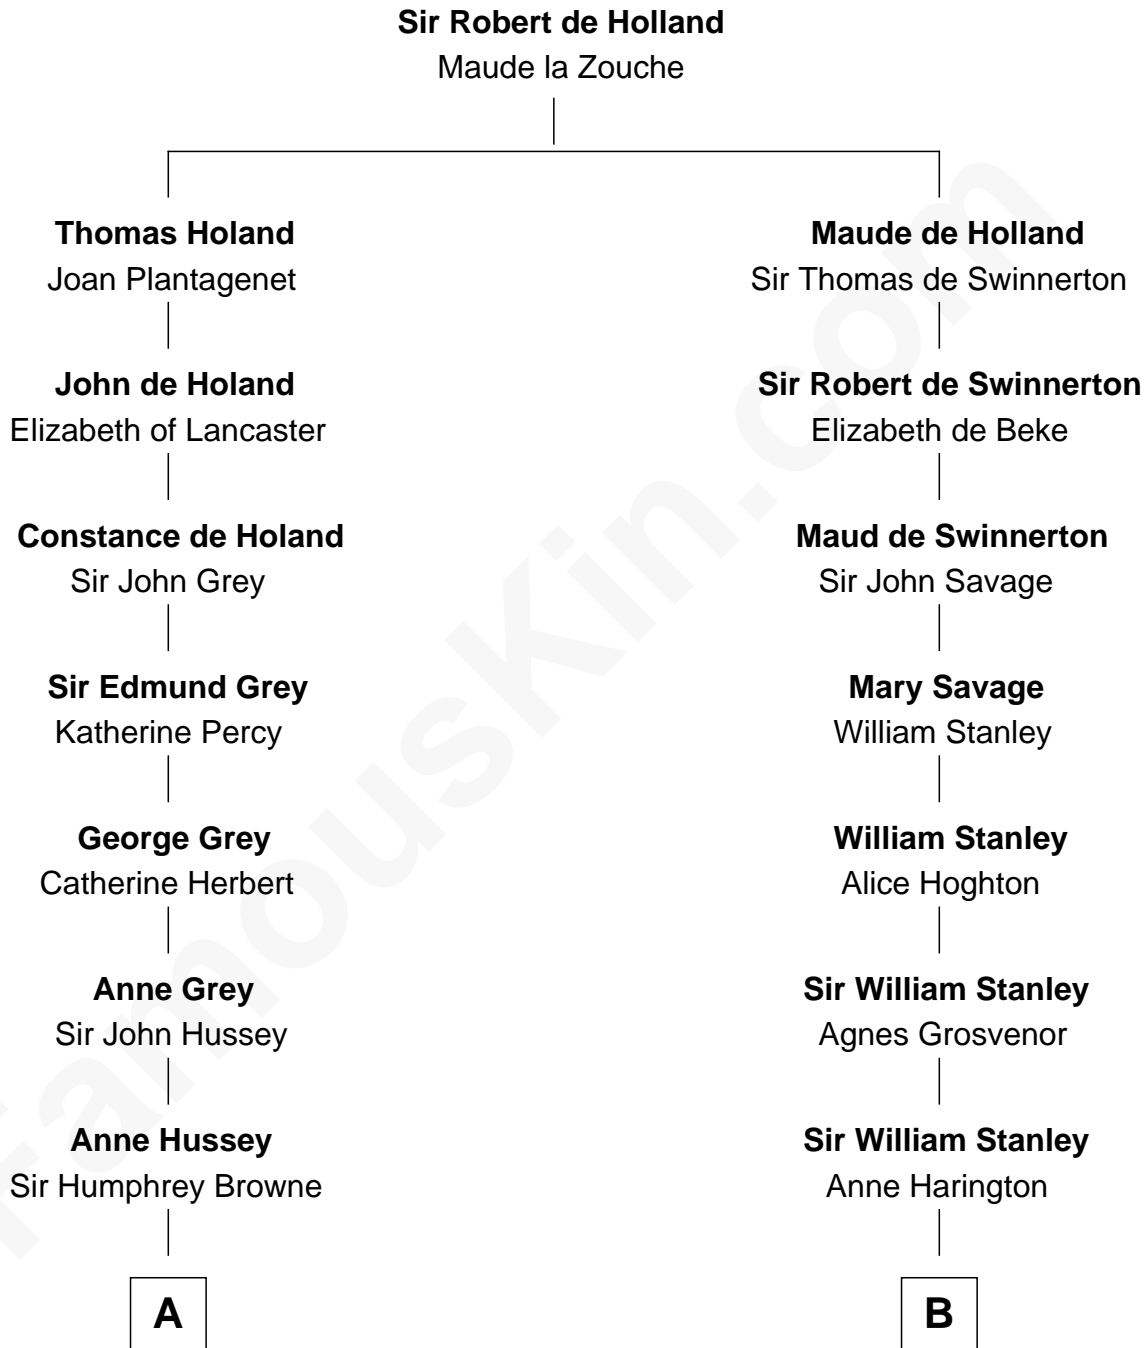

FamousKin.com

Relationship Chart of

Kit Harington

TV Actor - "Game of Thrones"

13th cousin 7 times removed of

Richard Henry Lee

Signer of the Declaration of Independence

C

—
Lois Marjorie Legge
Ernest Wriothesley Denny

—
Lavender Cecilia Denny
John Charles Dundas Harington

—
Sir David Richard Harington
Deborah Jane Catesby

—
Kit Harington
TV Actor - "Game of Thrones"

FamousKin.com