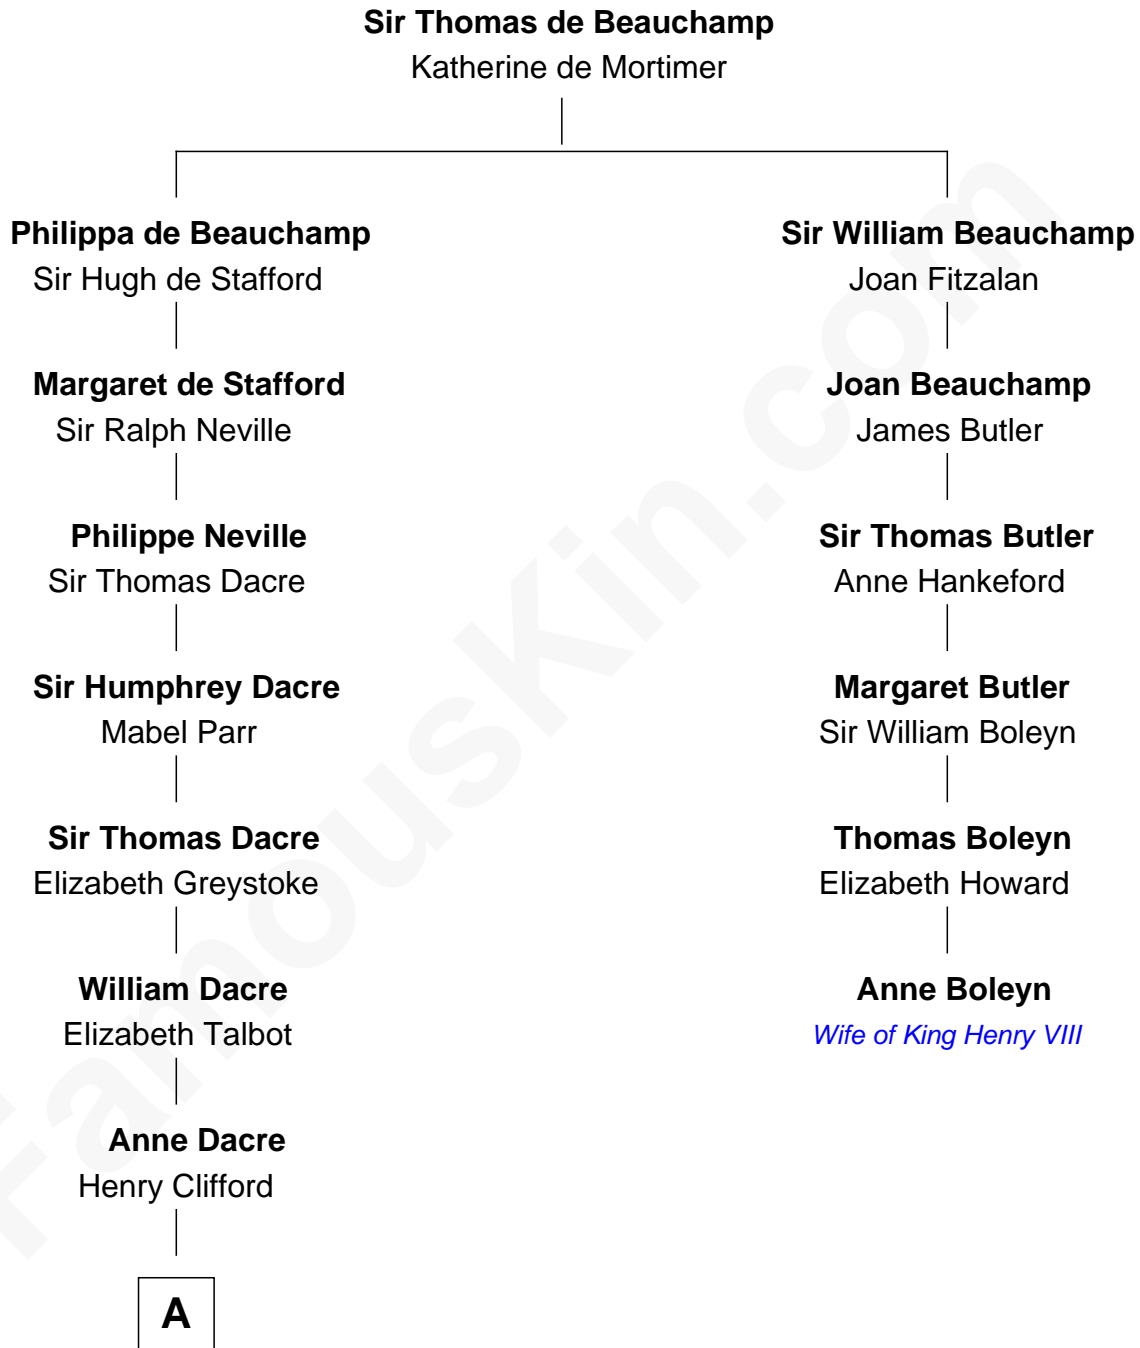

## Relationship Chart of

### Kit Harington

TV Actor - "Game of Thrones"

5th cousin 15 times removed of

### Anne Boleyn

2nd Wife of King Henry VIII

**B**

—  
**Lois Marjorie Legge**  
Ernest Wriothesley Denny

—  
**Lavender Cecilia Denny**  
John Charles Dundas Harington

—  
**Sir David Richard Harington**  
Deborah Jane Catesby