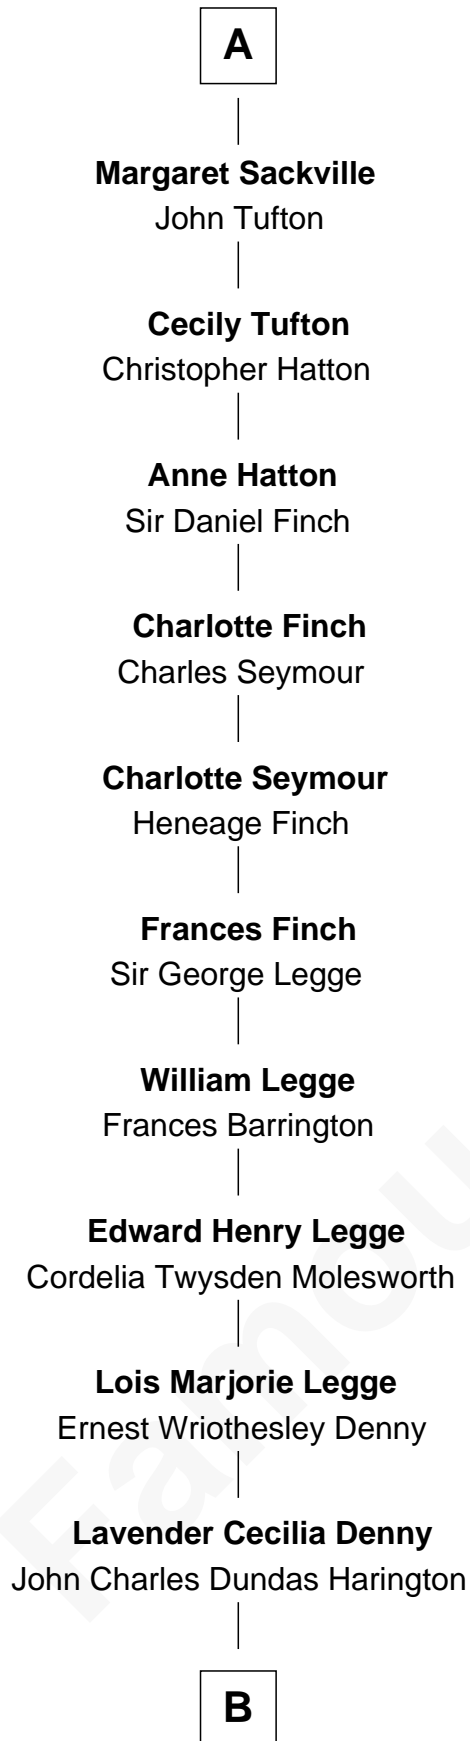

## Relationship Chart of

### Kit Harington

TV Actor - "Game of Thrones"

4th cousin 14 times removed of

### Anne Boleyn

2nd Wife of King Henry VIII

**Sir John Howard**

Alice Tendring

**B**

—  
**Sir David Richard Harington**

Deborah Jane Catesby

—  
**Kit Harington**