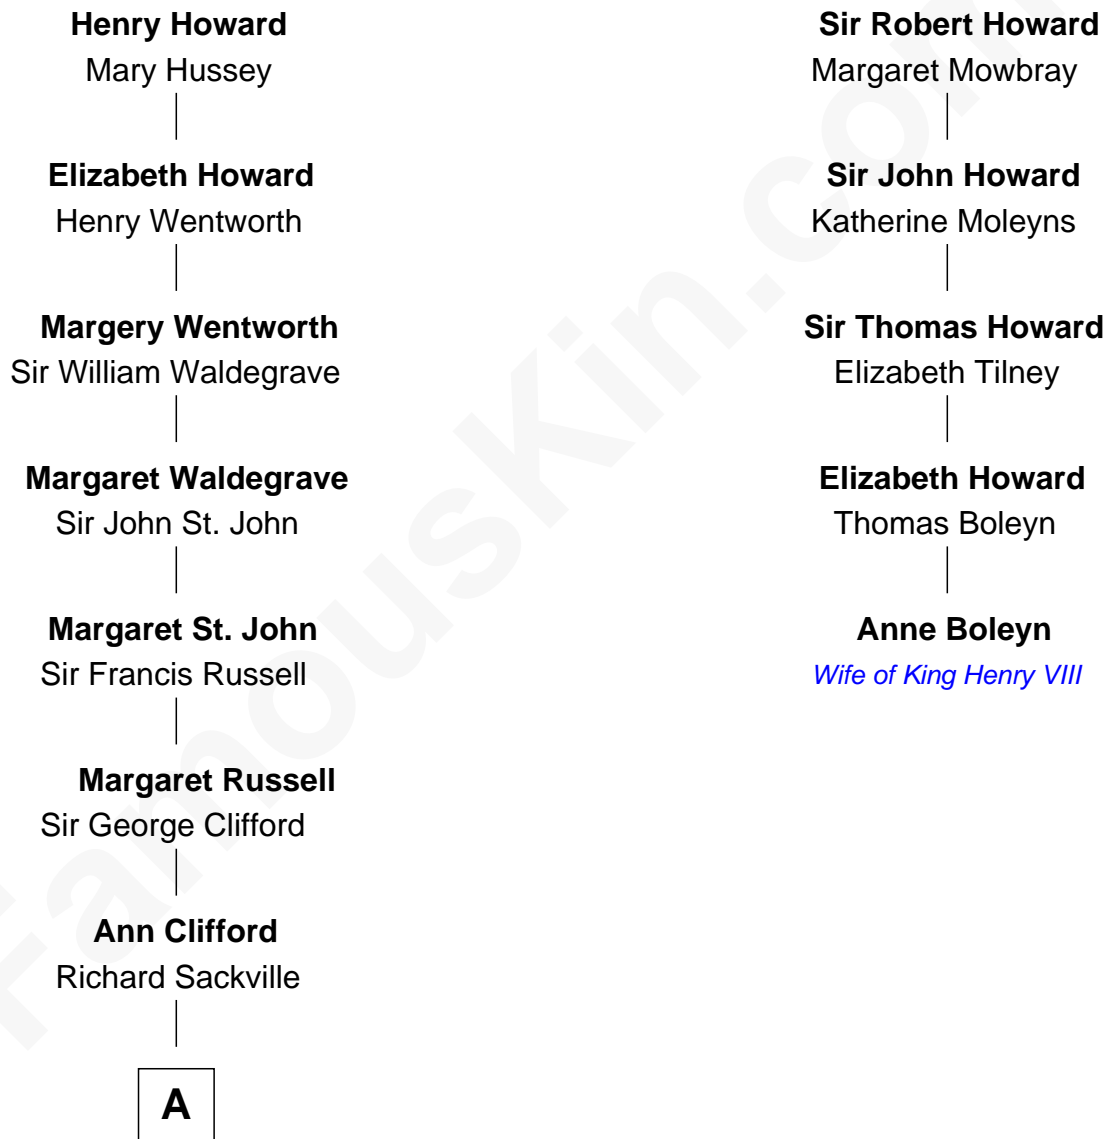

Sir John Howard

Alice Tendring