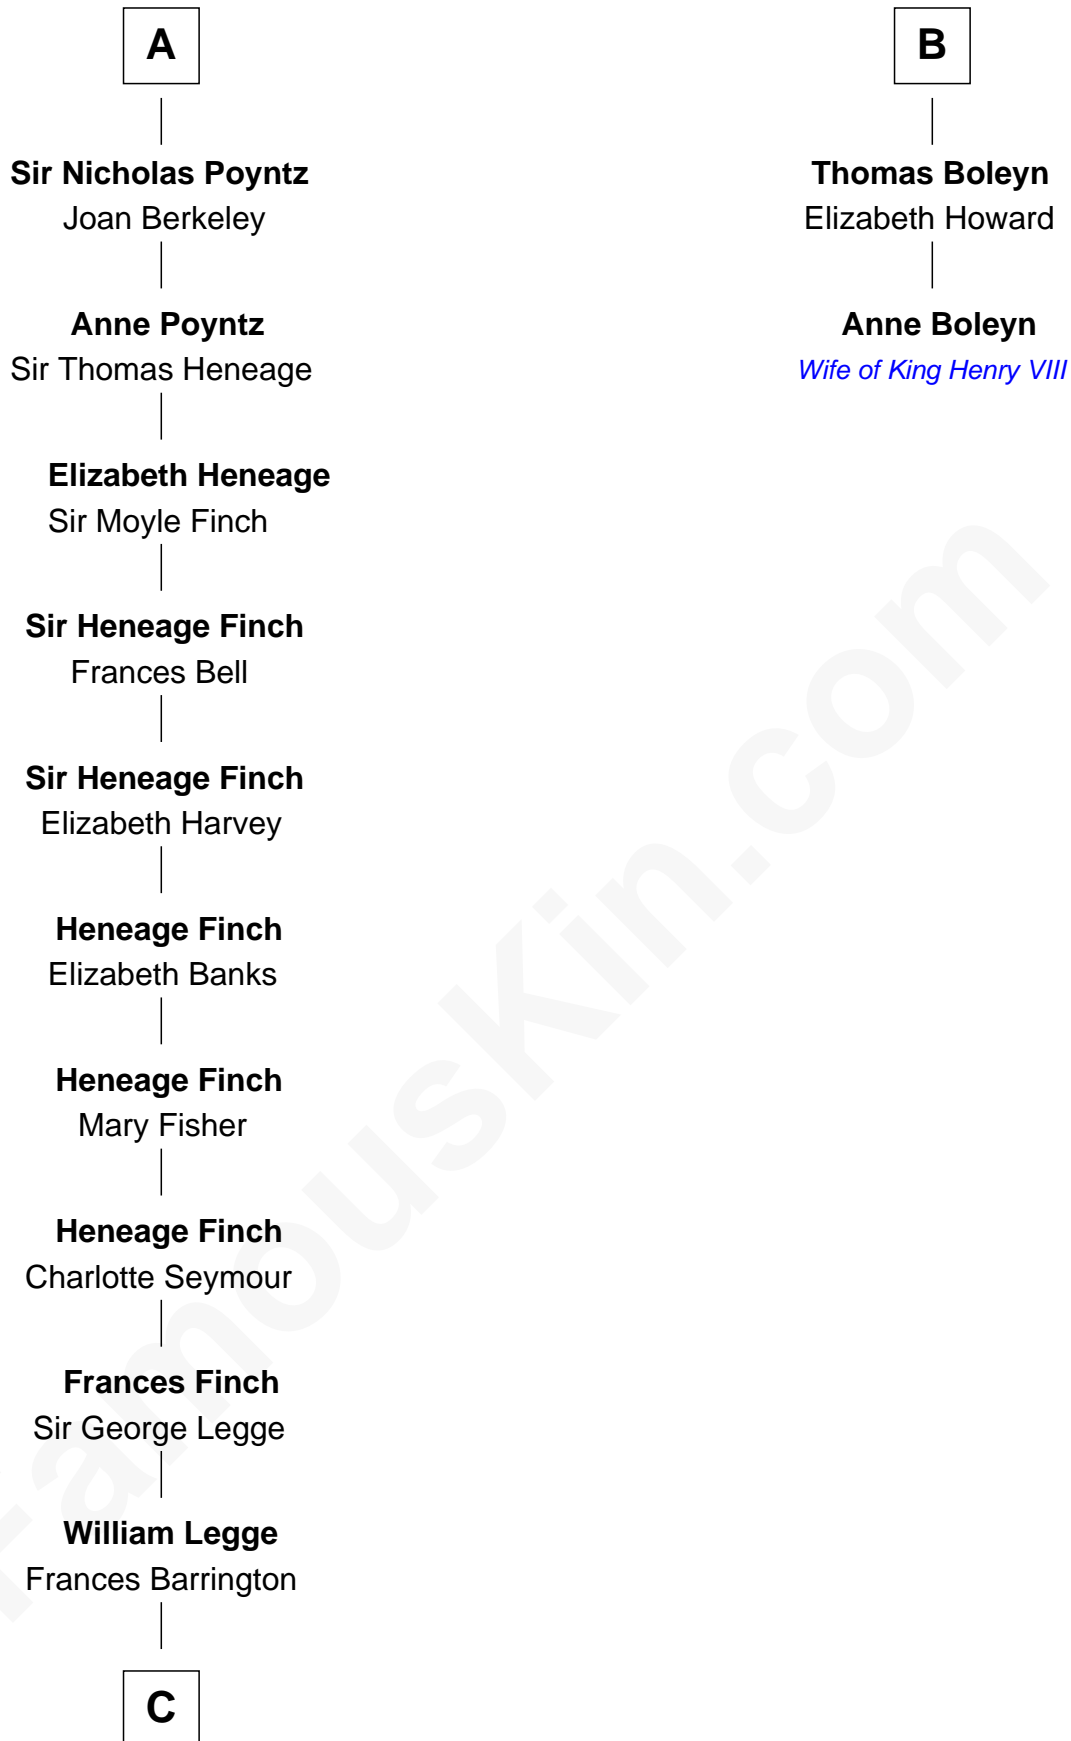

FamousKin.com

Relationship Chart of

Kit Harington

TV Actor - "Game of Thrones"

8th cousin 13 times removed of

Anne Boleyn

2nd Wife of King Henry VIII

Humphrey de Bohun

Humphrey de Bohun

Elizabeth Plantagenet

Eleanor de Bohun

Sir James le Boteler

James le Boteler

Elizabeth Darcy

James Butler

Anne de Welles

James Butler

Joan Beauchamp

Sir Thomas Butler

Anne Hankeford

Margaret Butler

Sir William Boleyn

B

C