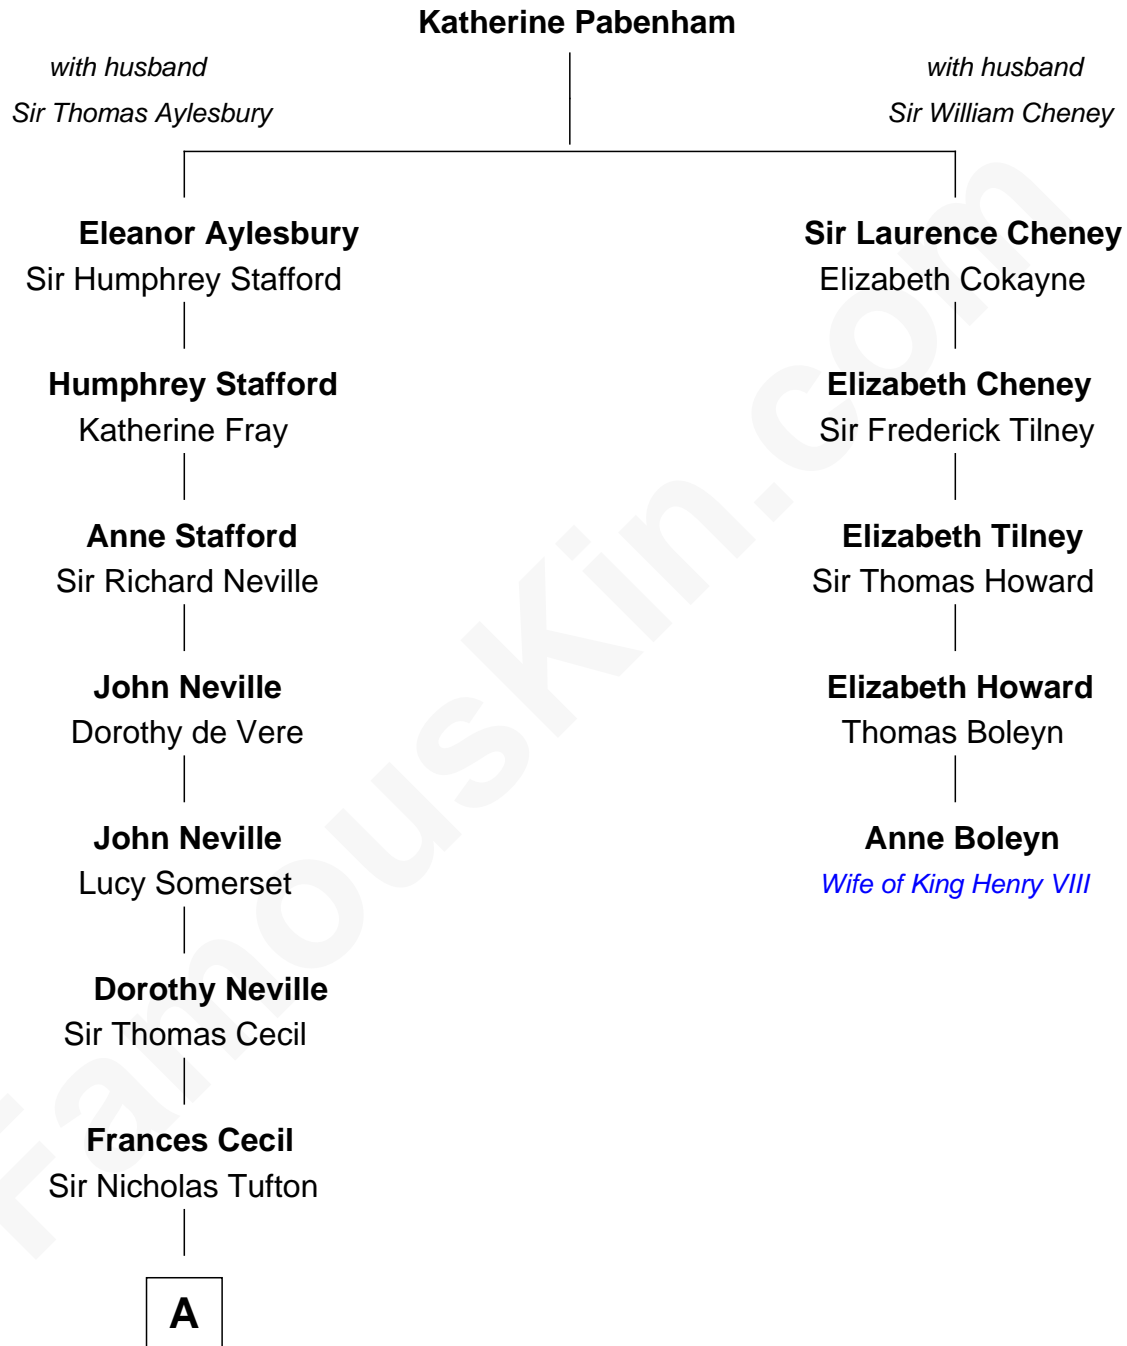

FamousKin.com

Relationship Chart of

Kit Harington

TV Actor - "Game of Thrones"

4th cousin 14 times removed of

Anne Boleyn

2nd Wife of King Henry VIII

B

—
Sir David Richard Harington

Deborah Jane Catesby

—
Kit Harington

TV Actor - "Game of Thrones"

FamousKin.com