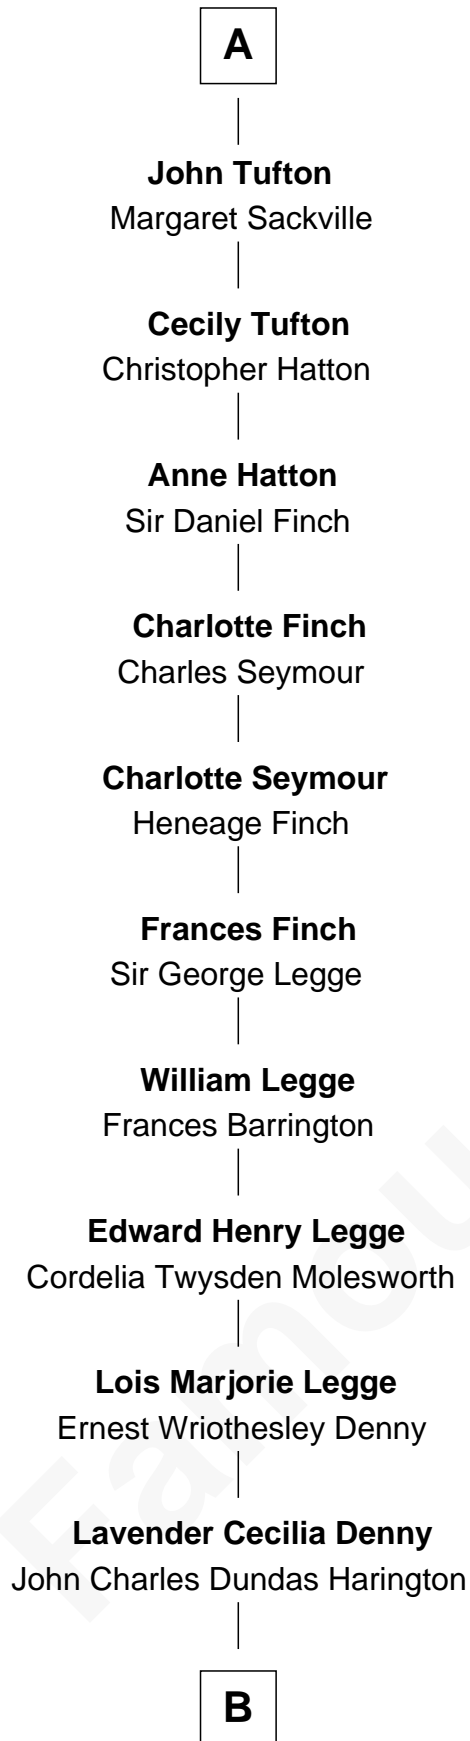

FamousKin.com

Relationship Chart of

Kit Harington

TV Actor - "Game of Thrones"

4th cousin 14 times removed of

Anne Boleyn

2nd Wife of King Henry VIII

B

—
Sir David Richard Harington

Deborah Jane Catesby

—
Kit Harington

TV Actor - "Game of Thrones"

FamousKin.com