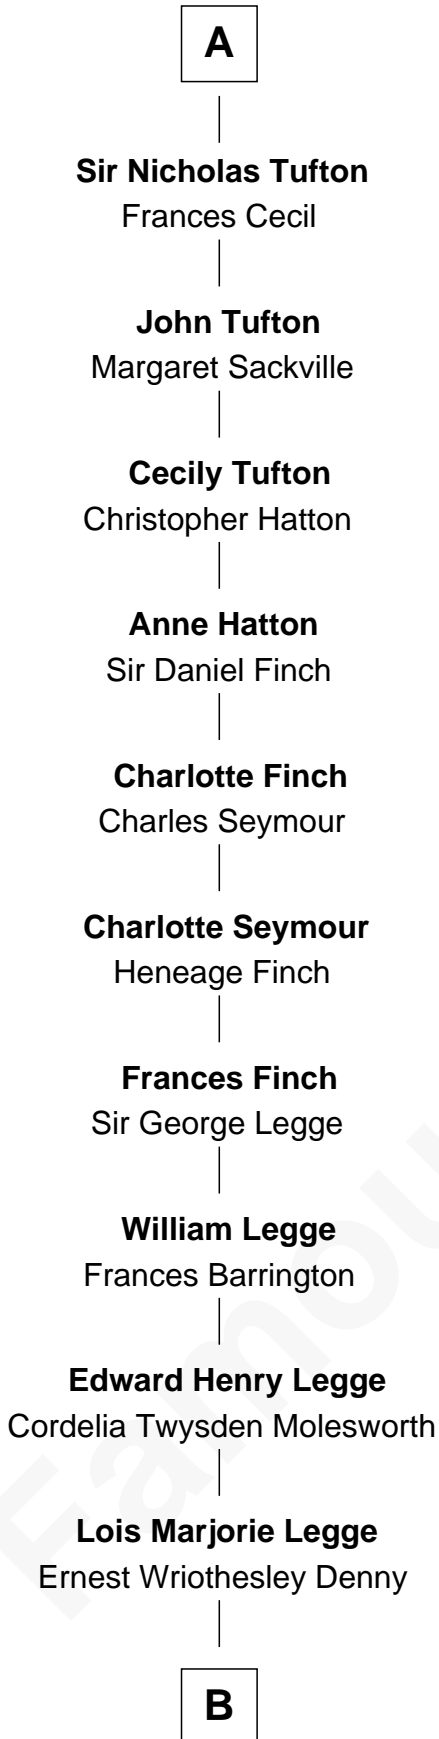

## Relationship Chart of

### Kit Harington

TV Actor - "Game of Thrones"

5th cousin 14 times removed of

### Anne Boleyn

2nd Wife of King Henry VIII

**B**

—  
**Lavender Cecilia Denny**  
John Charles Dundas Harington

—  
**Sir David Richard Harington**  
Deborah Jane Catesby

—  
**Kit Harington**  
*TV Actor - "Game of Thrones"*