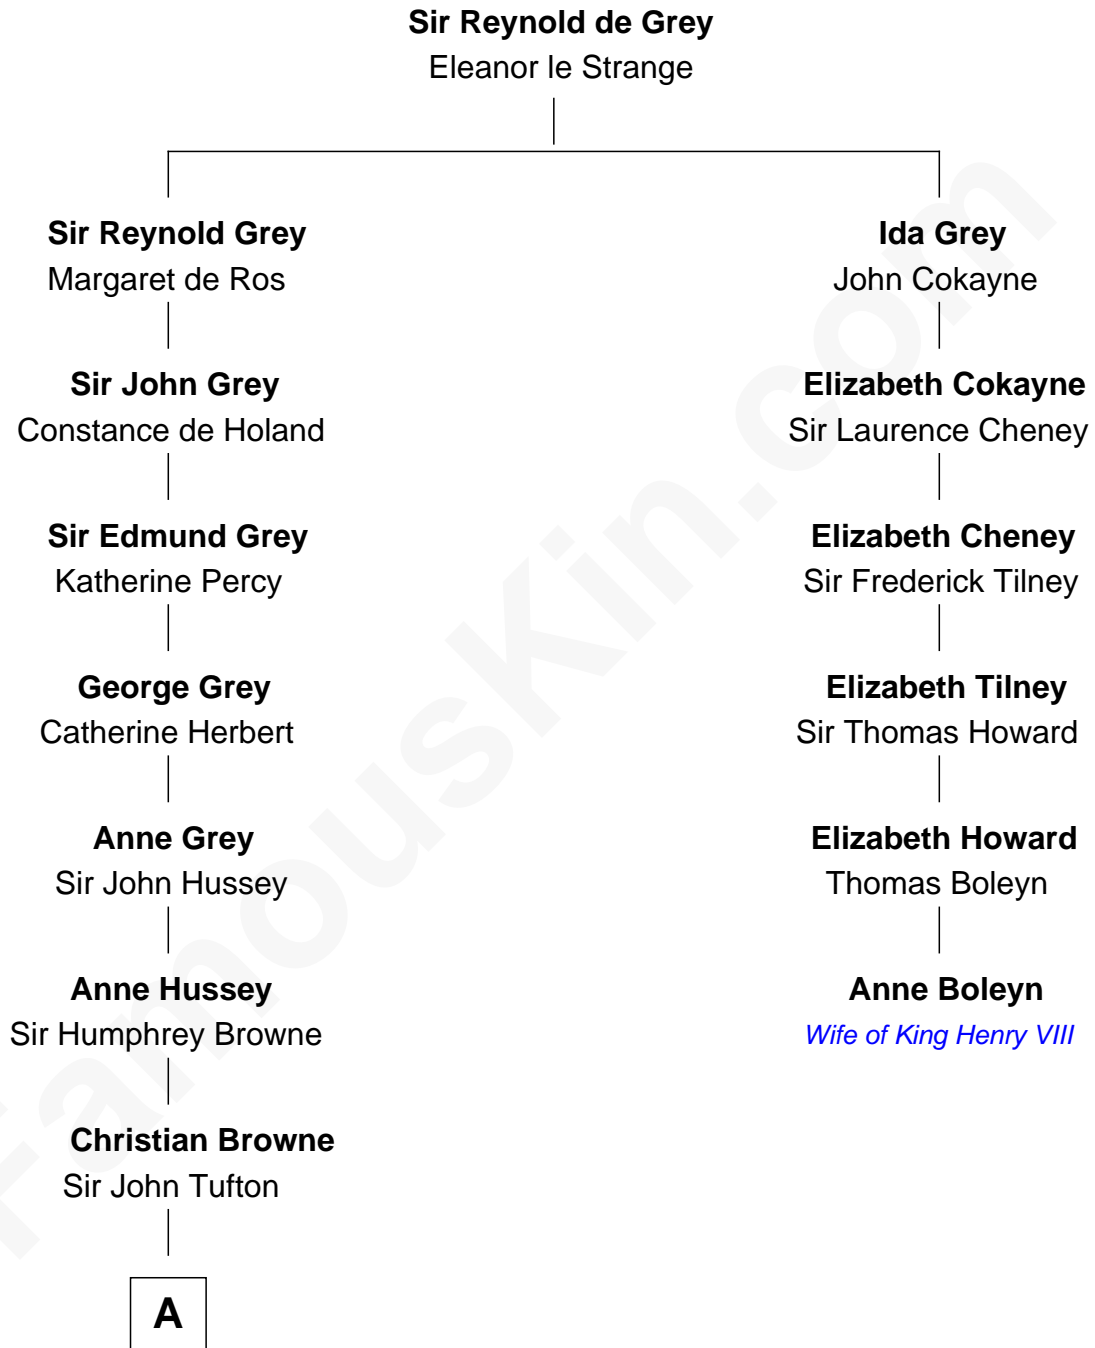

FamousKin.com

Relationship Chart of

Kit Harington

TV Actor - "Game of Thrones"

5th cousin 14 times removed of

Anne Boleyn

2nd Wife of King Henry VIII