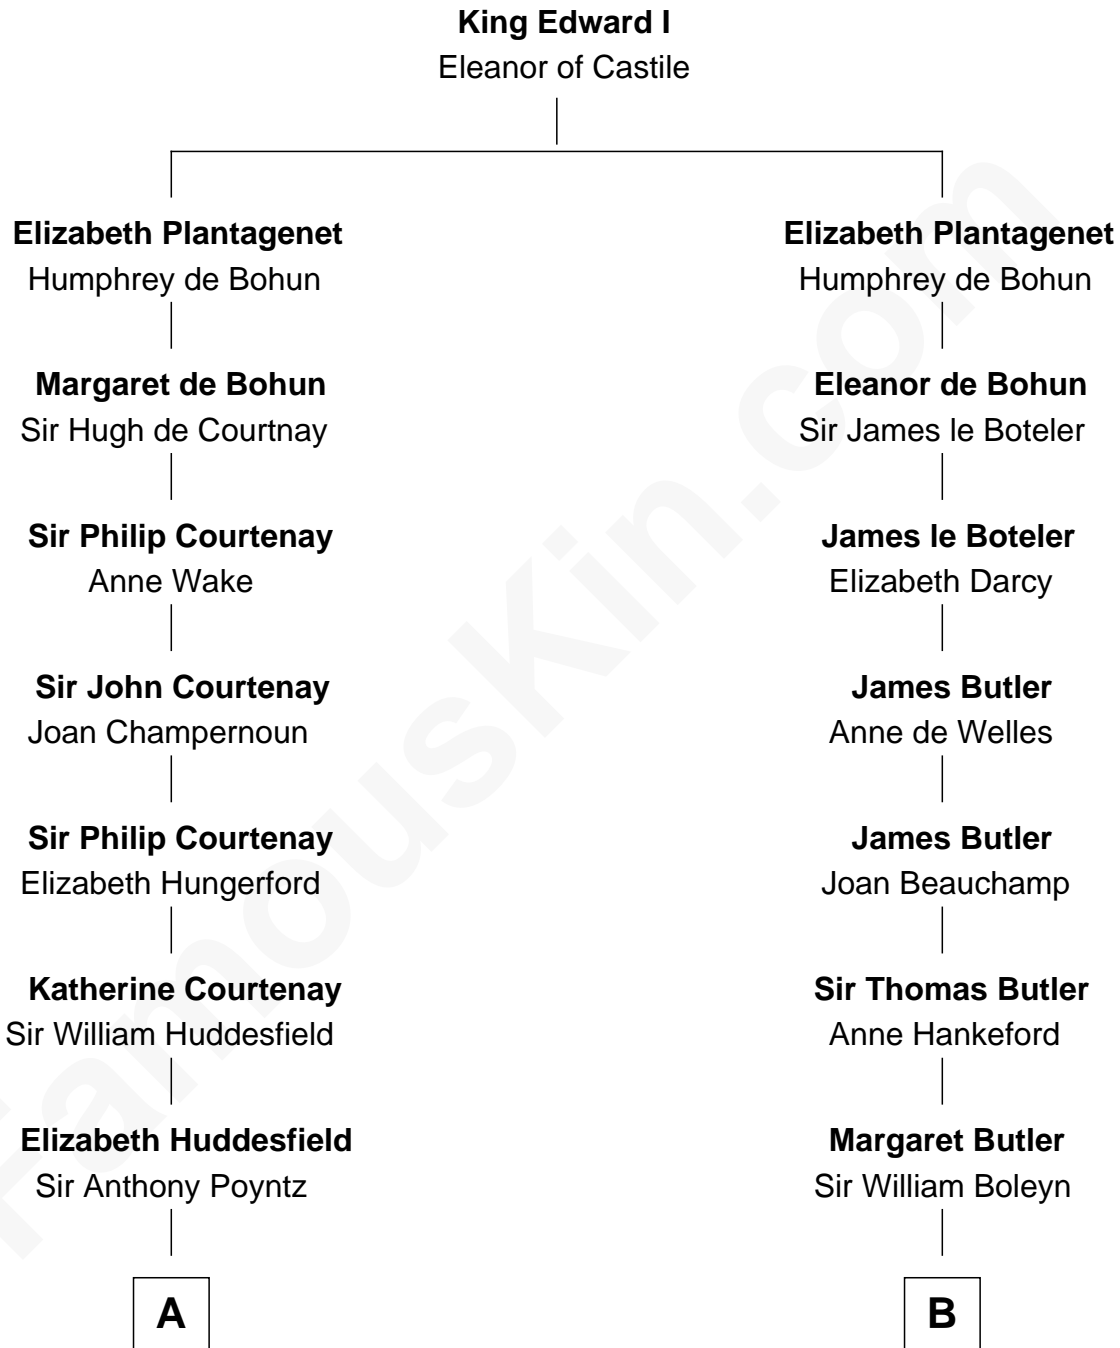

## Relationship Chart of

### Kit Harington

TV Actor - "Game of Thrones"

8th cousin 13 times removed of

### Anne Boleyn

2nd Wife of King Henry VIII

**C**

**Edward Henry Legge**  
Cordelia Twysden Molesworth

**Lois Marjorie Legge**  
Ernest Wriothesley Denny

**Lavender Cecilia Denny**  
John Charles Dundas Harington