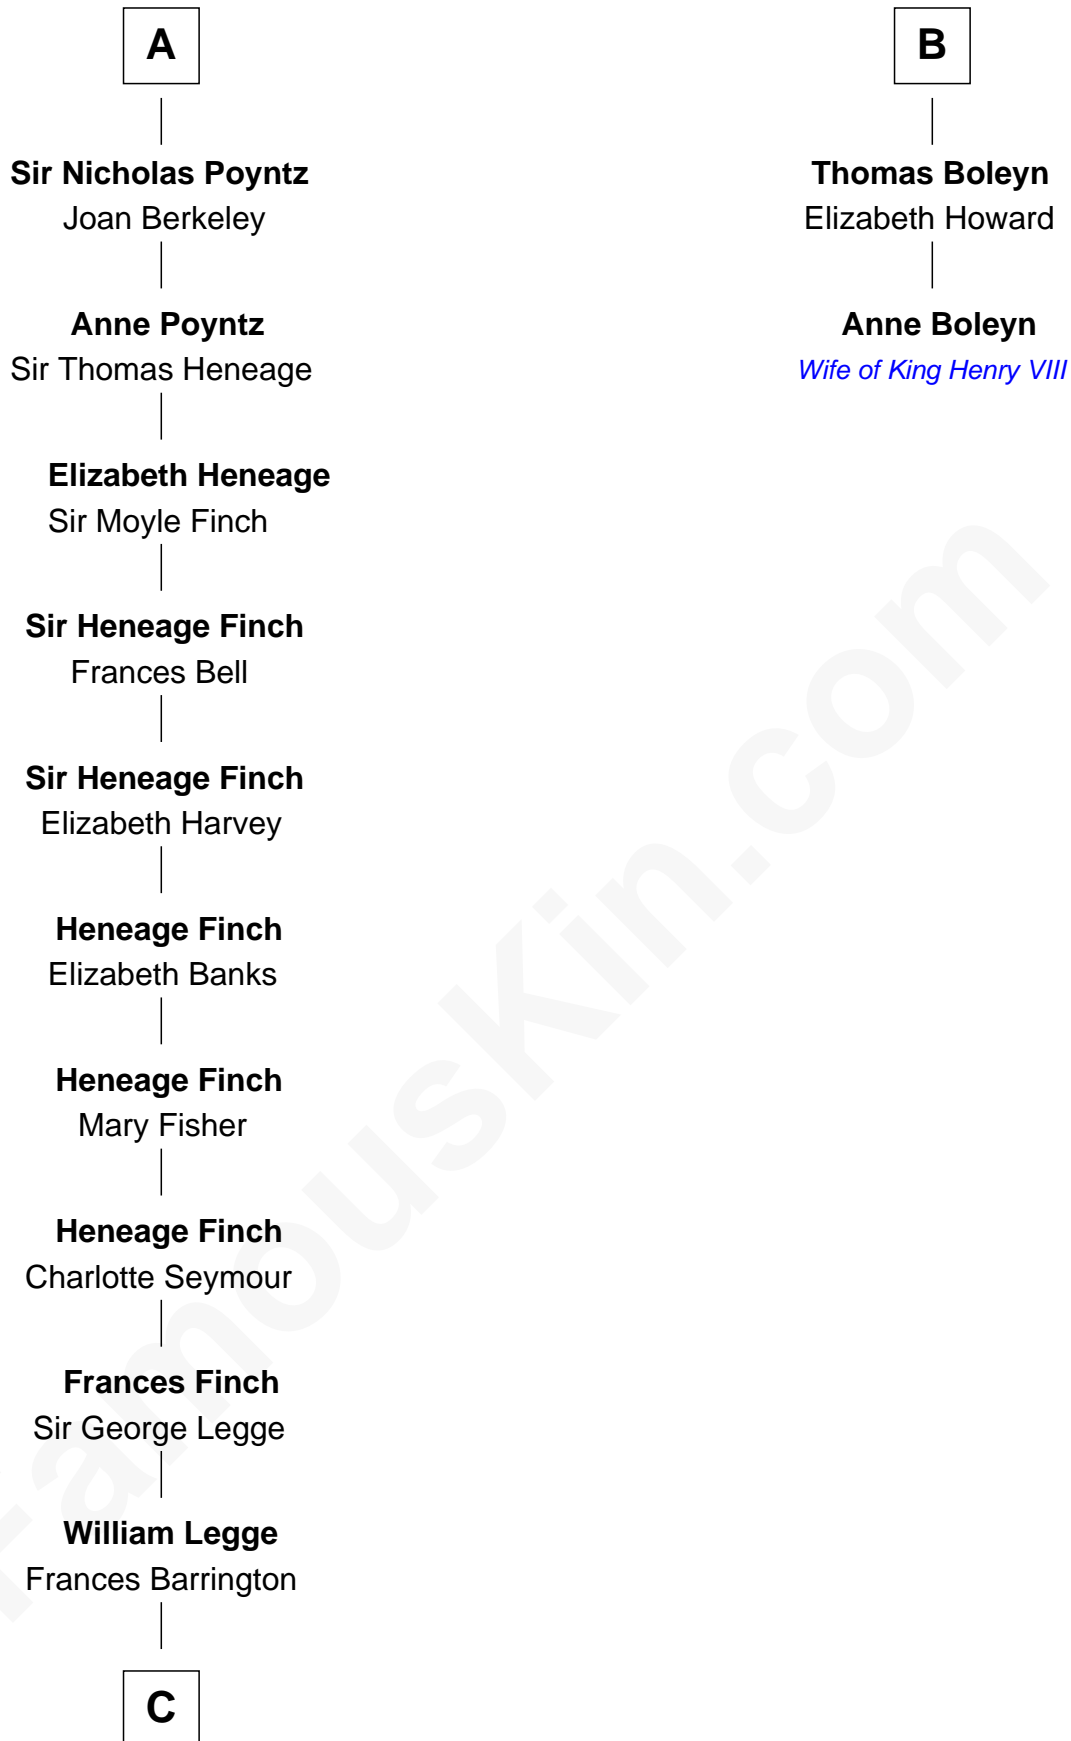

## Relationship Chart of

### Kit Harington

TV Actor - "Game of Thrones"

8th cousin 13 times removed of

### Anne Boleyn

2nd Wife of King Henry VIII

**C**

**Edward Henry Legge**  
Cordelia Twysden Molesworth

**Lois Marjorie Legge**  
Ernest Wriothesley Denny

**Lavender Cecilia Denny**  
John Charles Dundas Harington