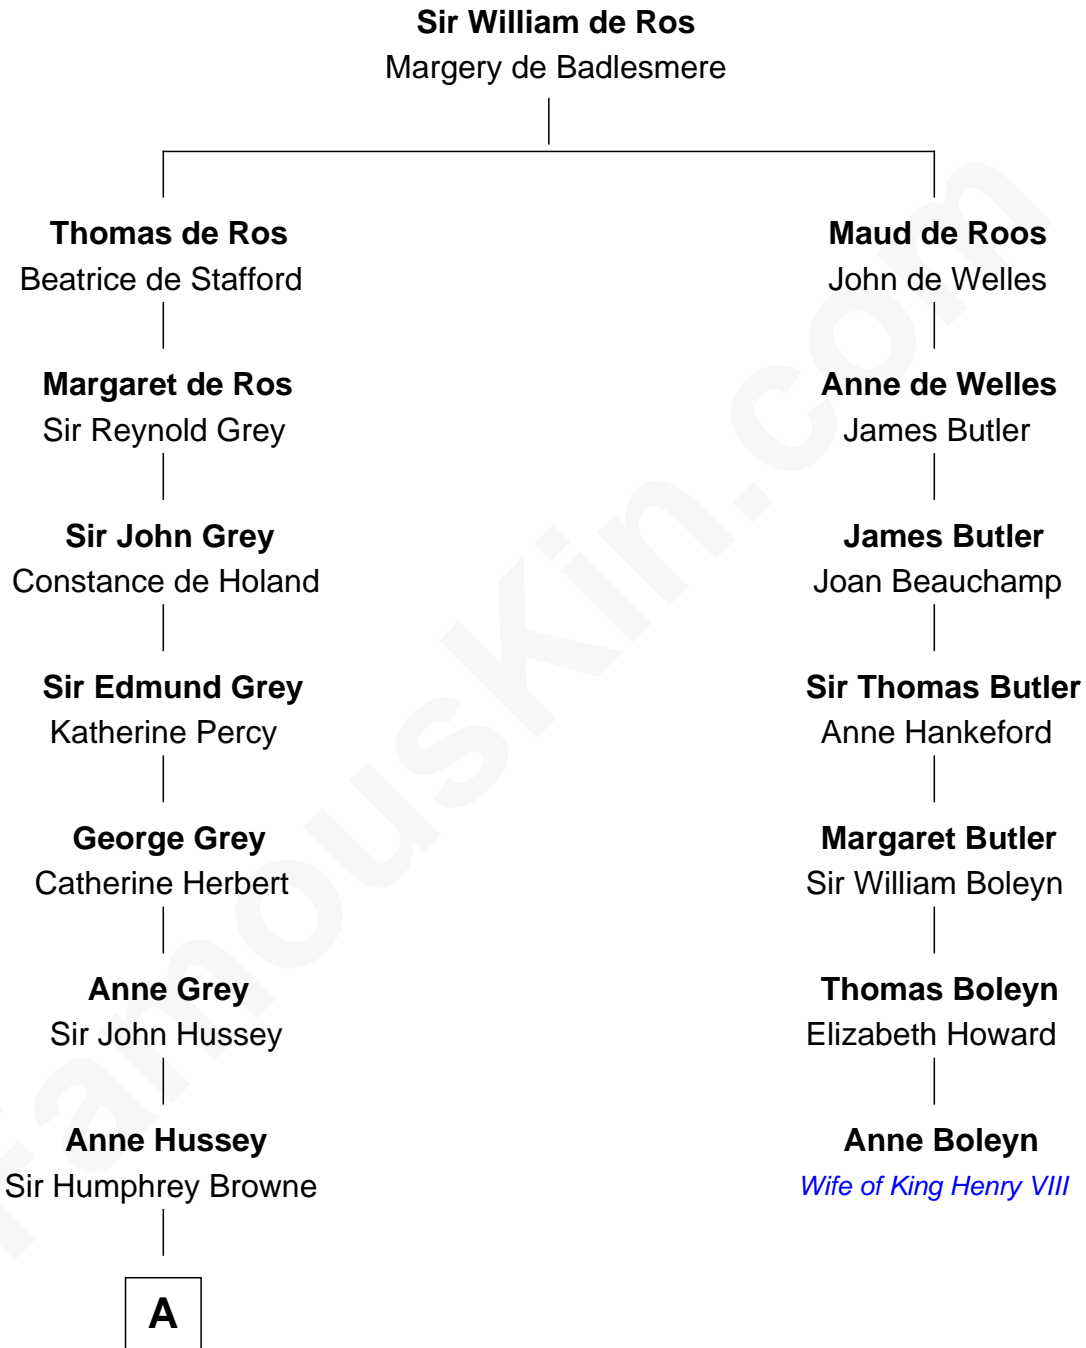

FamousKin.com

Relationship Chart of

Kit Harington

TV Actor - "Game of Thrones"

6th cousin 14 times removed of

Anne Boleyn

2nd Wife of King Henry VIII

B

—
Lois Marjorie Legge
Ernest Wriothesley Denny

—
Lavender Cecilia Denny
John Charles Dundas Harington

—
Sir David Richard Harington
Deborah Jane Catesby

—
Kit Harington
TV Actor - "Game of Thrones"