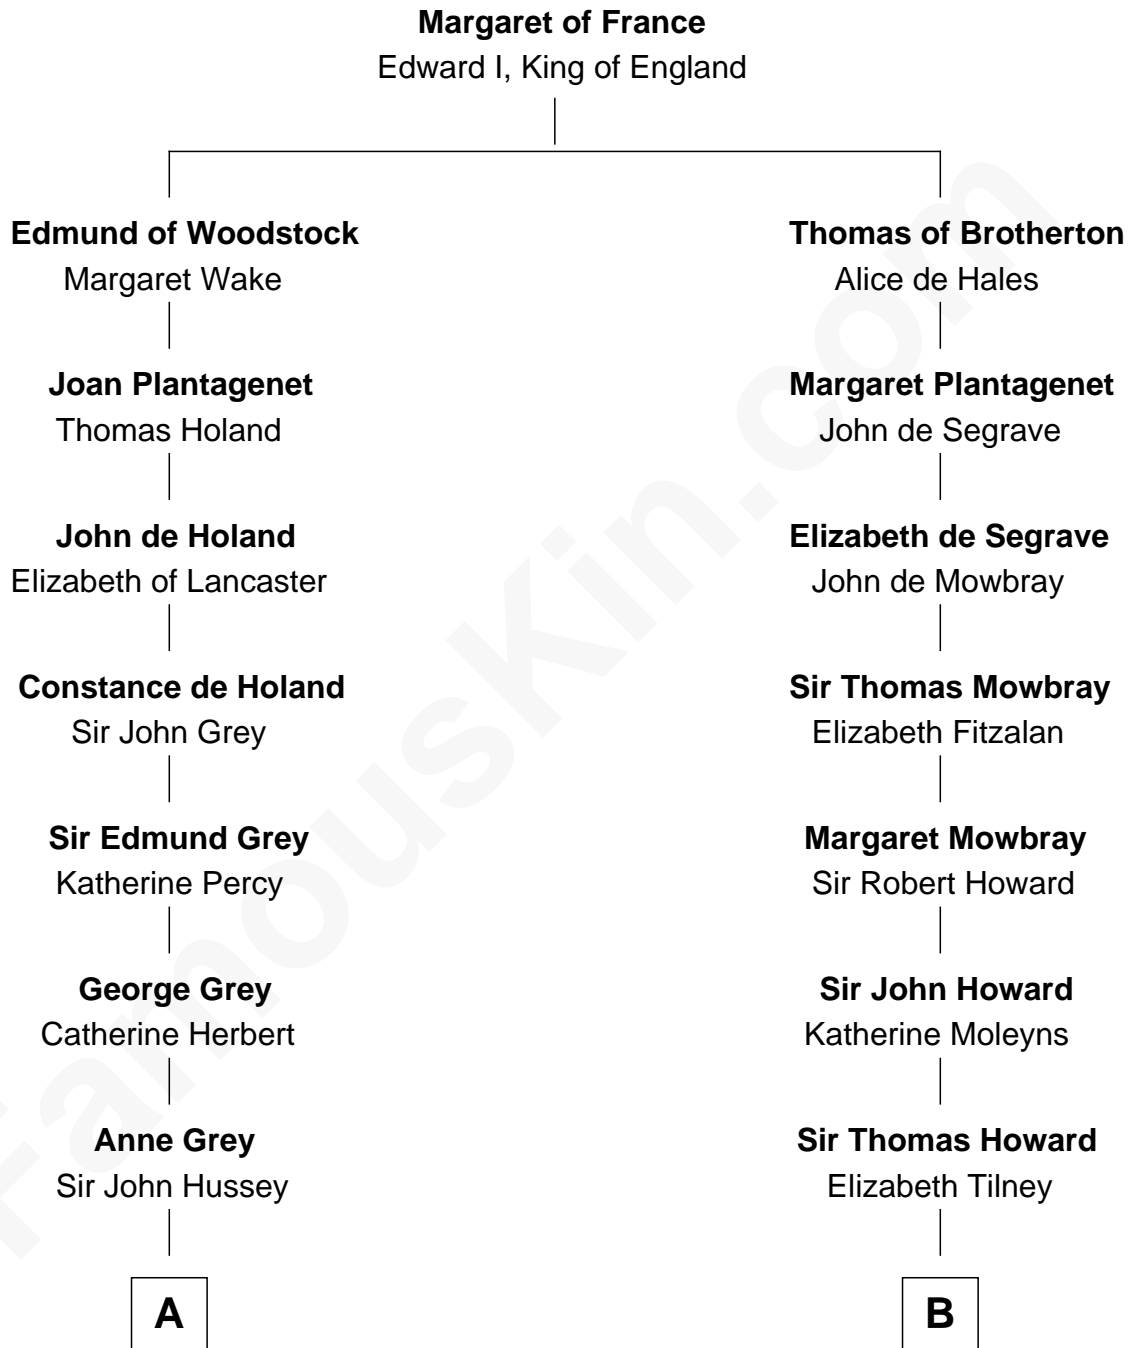

FamousKin.com

Relationship Chart of

Kit Harington

TV Actor - "Game of Thrones"

8th cousin 13 times removed of

Anne Boleyn

2nd Wife of King Henry VIII

C

Edward Henry Legge
Cordelia Twysden Molesworth

Lois Marjorie Legge
Ernest Wriothesley Denny

Lavender Cecilia Denny
John Charles Dundas Harington

Sir David Richard Harington
Deborah Jane Catesby

Kit Harington
TV Actor - "Game of Thrones"