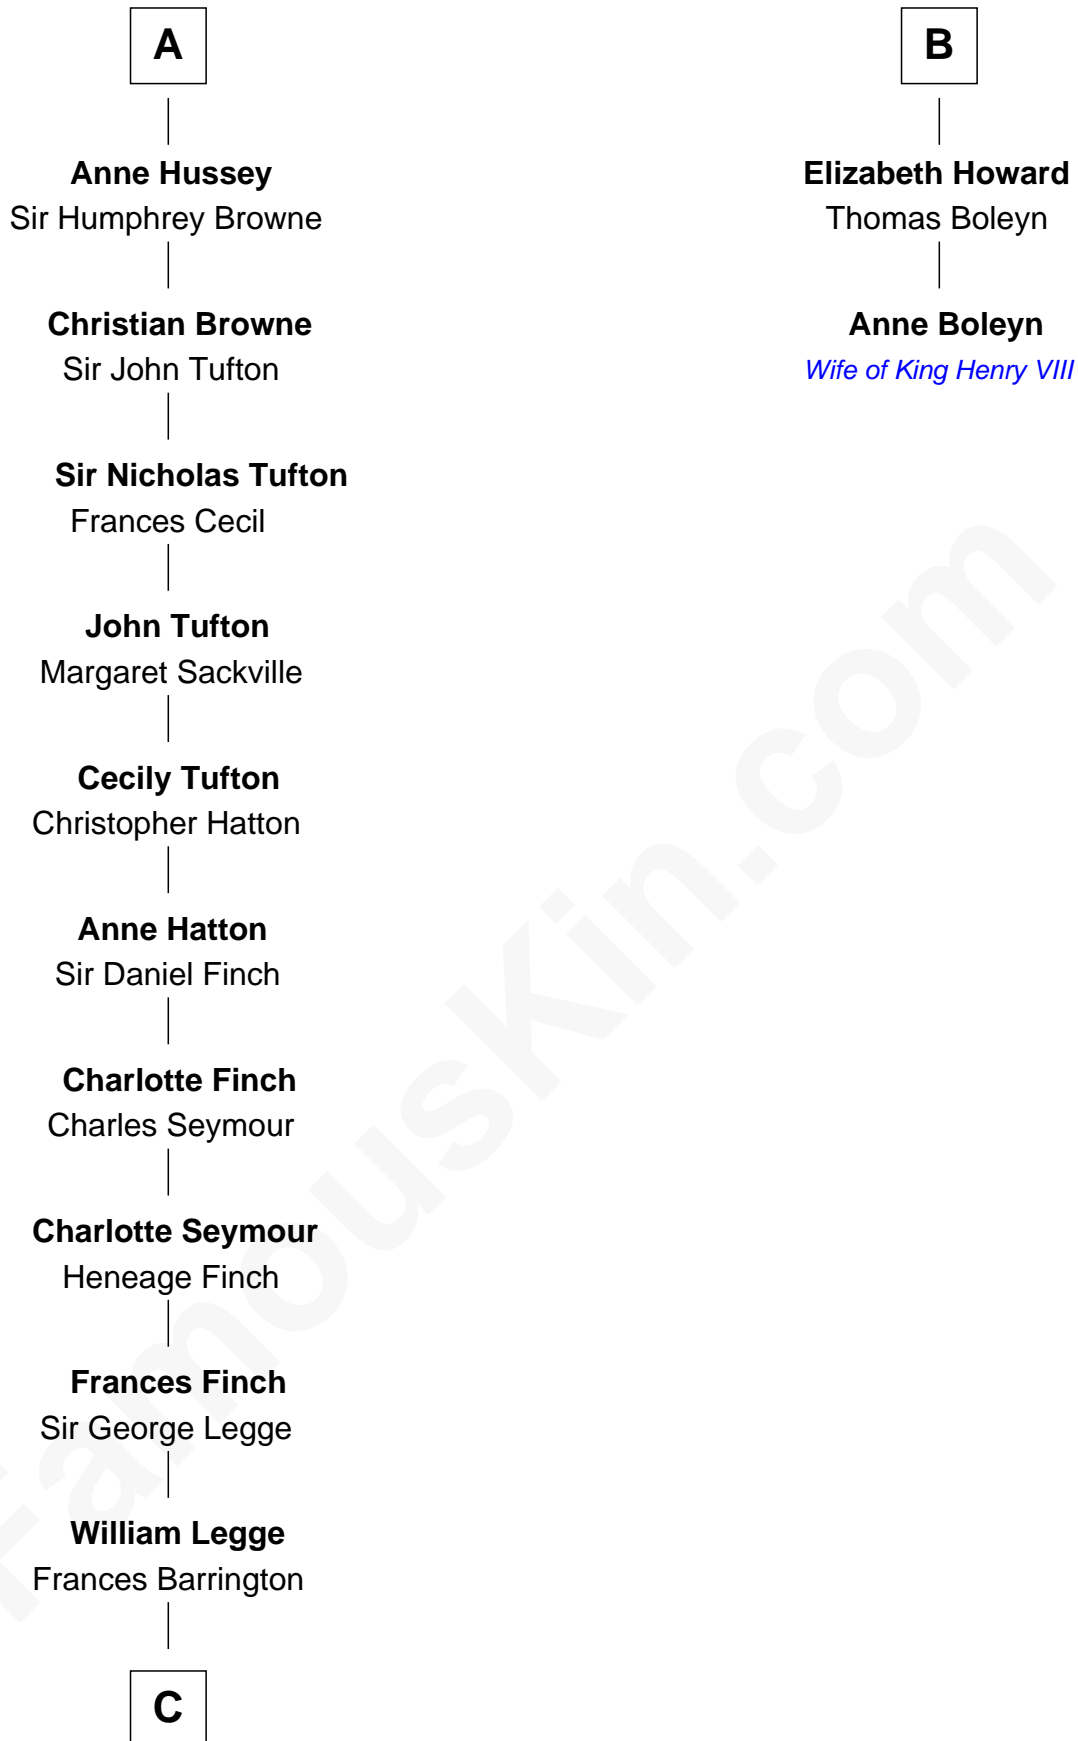

FamousKin.com

Relationship Chart of

Kit Harington

TV Actor - "Game of Thrones"

8th cousin 13 times removed of

Anne Boleyn

2nd Wife of King Henry VIII

C

Edward Henry Legge
Cordelia Twysden Molesworth

Lois Marjorie Legge
Ernest Wriothesley Denny

Lavender Cecilia Denny
John Charles Dundas Harington

Sir David Richard Harington
Deborah Jane Catesby

Kit Harington
TV Actor - "Game of Thrones"