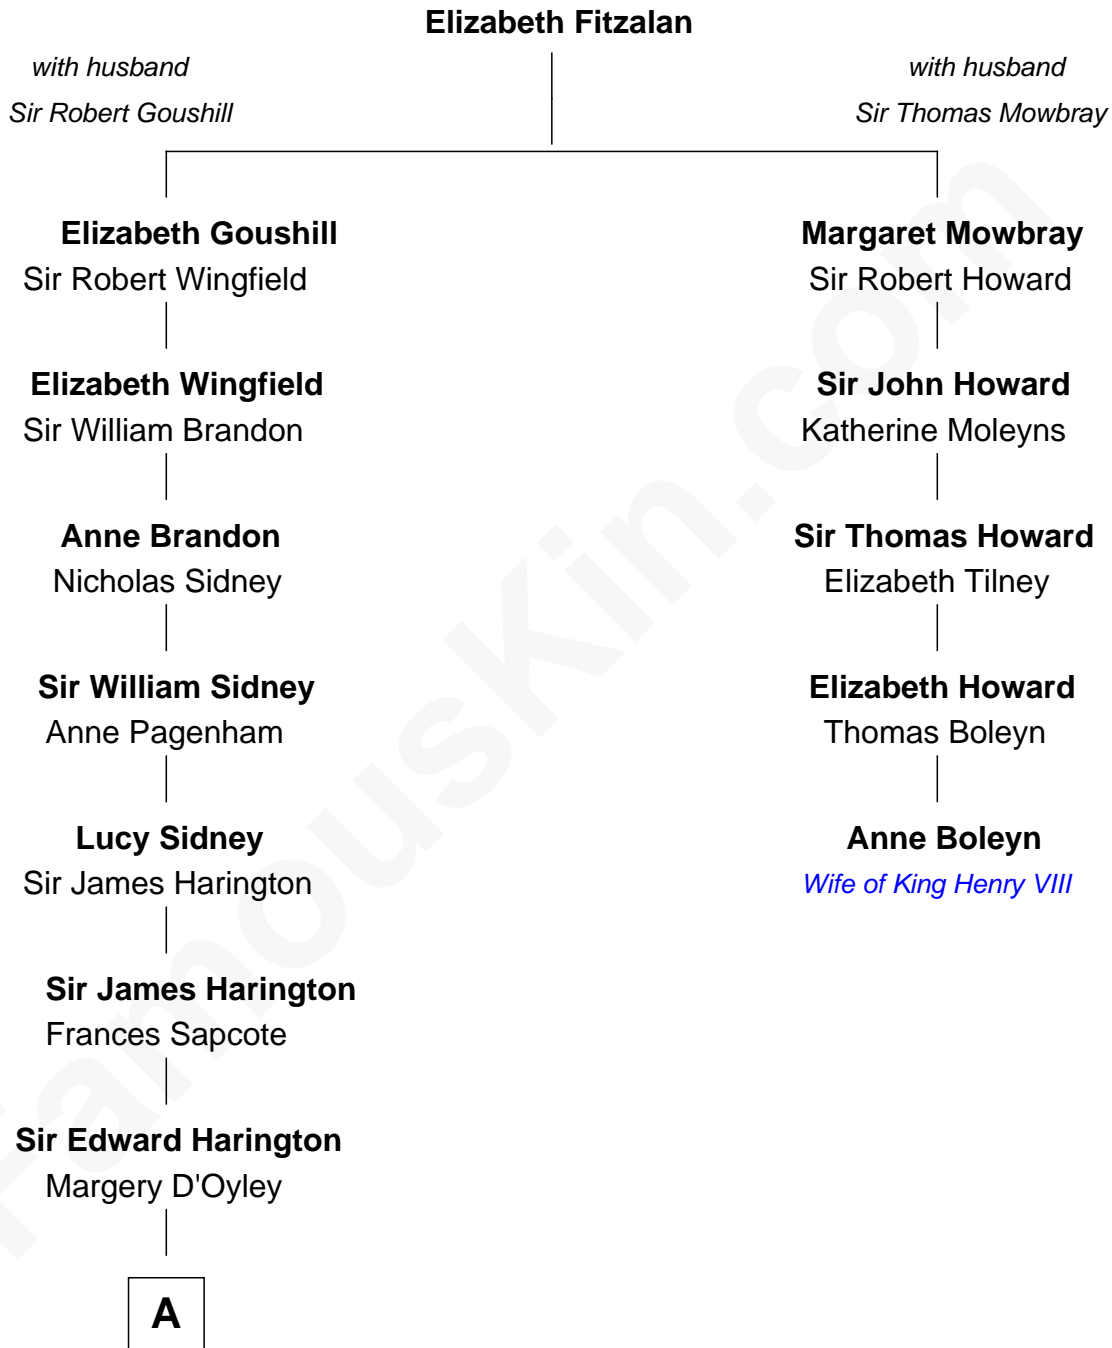

FamousKin.com

Relationship Chart of

Kit Harington

TV Actor - "Game of Thrones"

4th cousin 14 times removed of

Anne Boleyn

2nd Wife of King Henry VIII

B