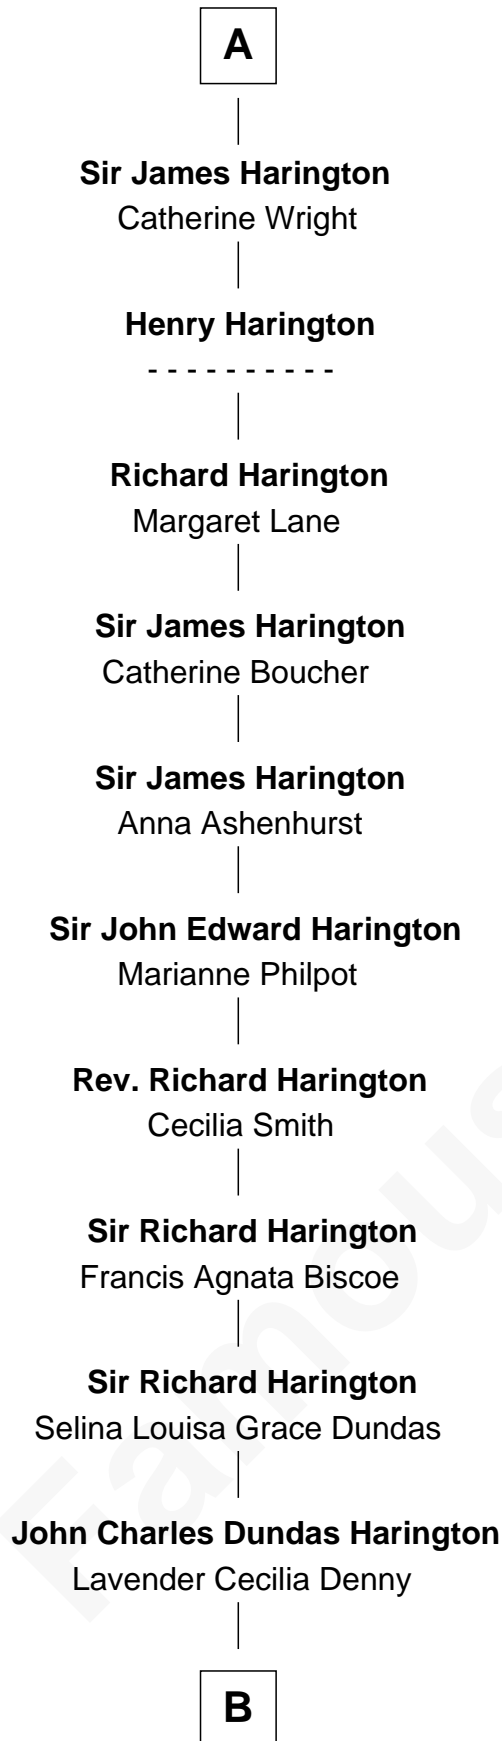

FamousKin.com

Relationship Chart of

Kit Harington

TV Actor - "Game of Thrones"

4th cousin 14 times removed of

Anne Boleyn

2nd Wife of King Henry VIII

B

—
Sir David Richard Harington

Deborah Jane Catesby

—
Kit Harington

TV Actor - "Game of Thrones"

FamousKin.com