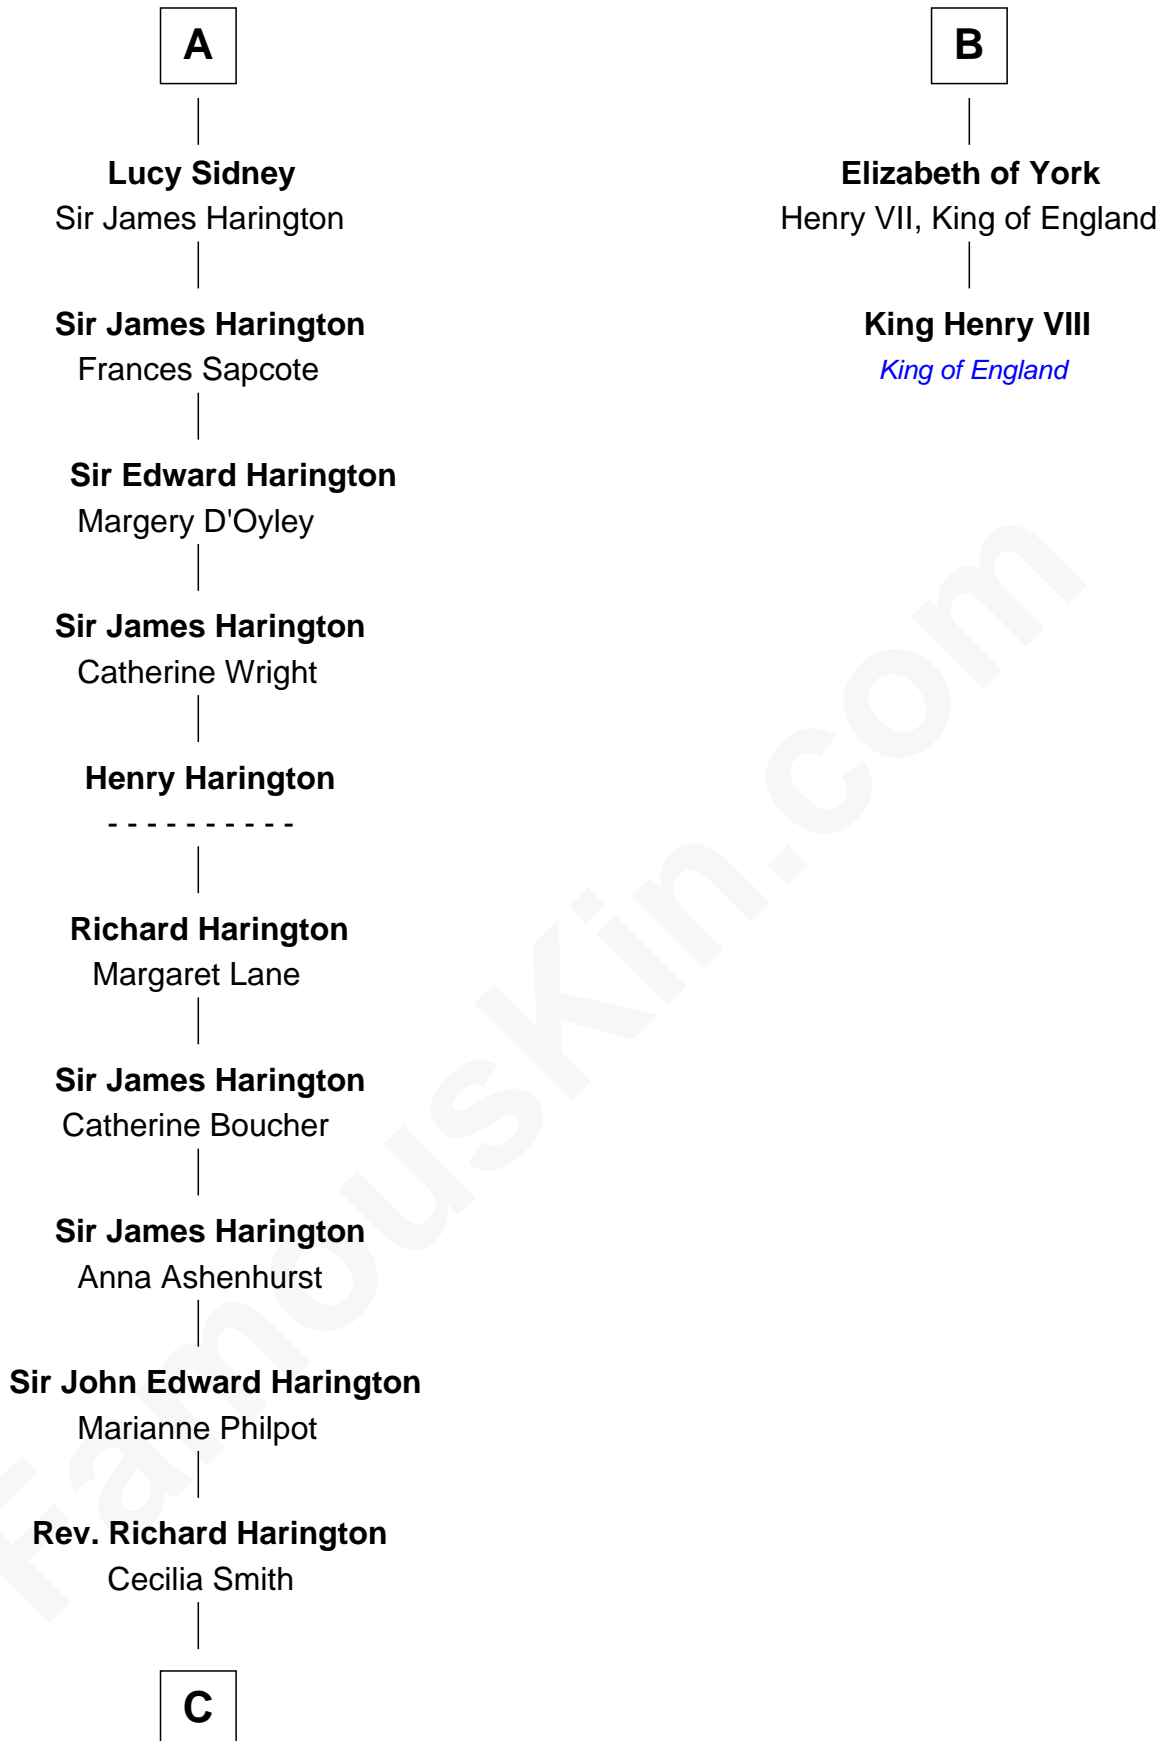

FamousKin.com Relationship Chart of

Kit Harington

TV Actor - "Game of Thrones"

8th cousin 13 times removed of

King Henry VIII

King of England

Bartholomew de Badlesmere

Margaret de Clare

Richard of York

Sir Richard Plantagenet

Cecily Neville

Edward IV, King of England

Elizabeth Woodville

B

C

—
Sir Richard Harington