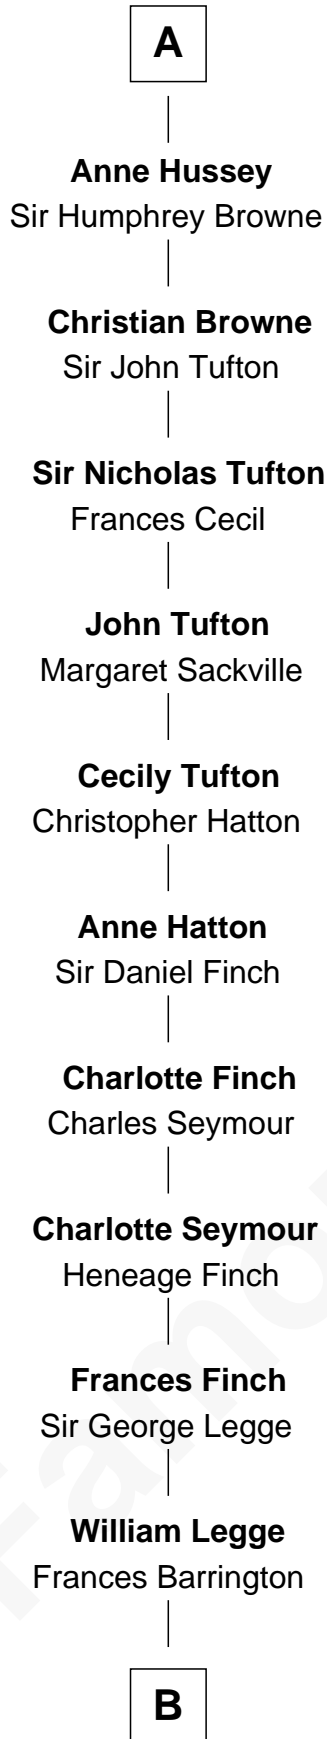

FamousKin.com Relationship Chart of

Kit Harington

TV Actor - "Game of Thrones"

7th cousin 14 times removed of

King Henry VIII

King of England

Sir Alan la Zouche
Eleanor de Segrave

Maude la Zouche
Sir Robert de Holland

Thomas Holand
Joan Plantagenet

John de Holand
Elizabeth of Lancaster

Constance de Holand
Sir John Grey

Sir Edmund Grey
Katherine Percy

George Grey
Catherine Herbert

Anne Grey
Sir John Hussey

A

Maude la Zouche
Sir Robert de Holland

Thomas Holand
Joan Plantagenet

Sir Thomas de Holand
Alice Fitzalan

Margaret de Holand
Sir John Beaufort

John Beaufort
Margaret Beauchamp

Margaret Beaufort
Edmund Tudor

Henry VII, King of England
Elizabeth of York

King Henry VIII
King of England

B

Edward Henry Legge
Cordelia Twysden Molesworth

Lois Marjorie Legge
Ernest Wriothesley Denny

Lavender Cecilia Denny
John Charles Dundas Harington

Sir David Richard Harington
Deborah Jane Catesby