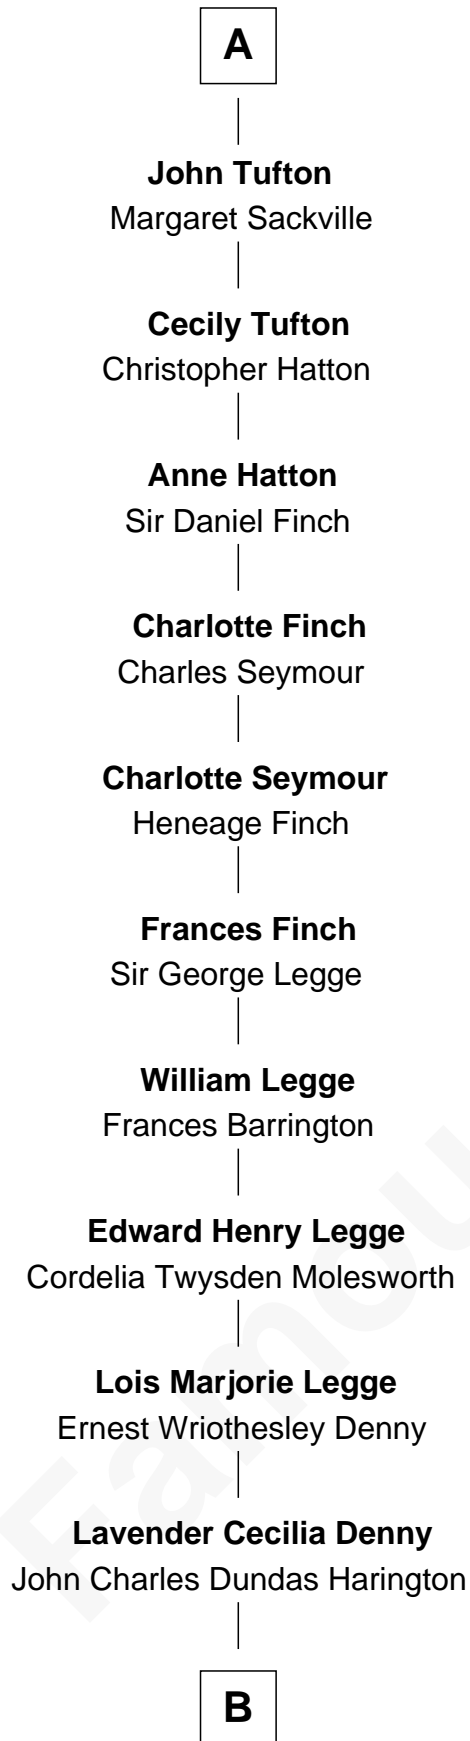

FamousKin.com Relationship Chart of

Kit Harington

TV Actor - "Game of Thrones"

3rd cousin 15 times removed of

King Henry VIII

King of England

Sir John Beaufort
Margaret de Holand

Edmund Beaufort
Eleanor Beauchamp

Henry Beaufort
Joan Hill

Charles Somerset
Elizabeth Herbert

Henry Somerset
Elizabeth Browne

Lucy Somerset
John Neville

Dorothy Neville
Sir Thomas Cecil

Frances Cecil
Sir Nicholas Tufton

A

John Beaufort
Margaret Beauchamp

Margaret Beaufort
Edmund Tudor

Henry VII, King of England
Elizabeth of York

King Henry VIII
King of England

B

—
Sir David Richard Harington

Deborah Jane Catesby

—
Kit Harington

TV Actor - "Game of Thrones"

FamousKin.com