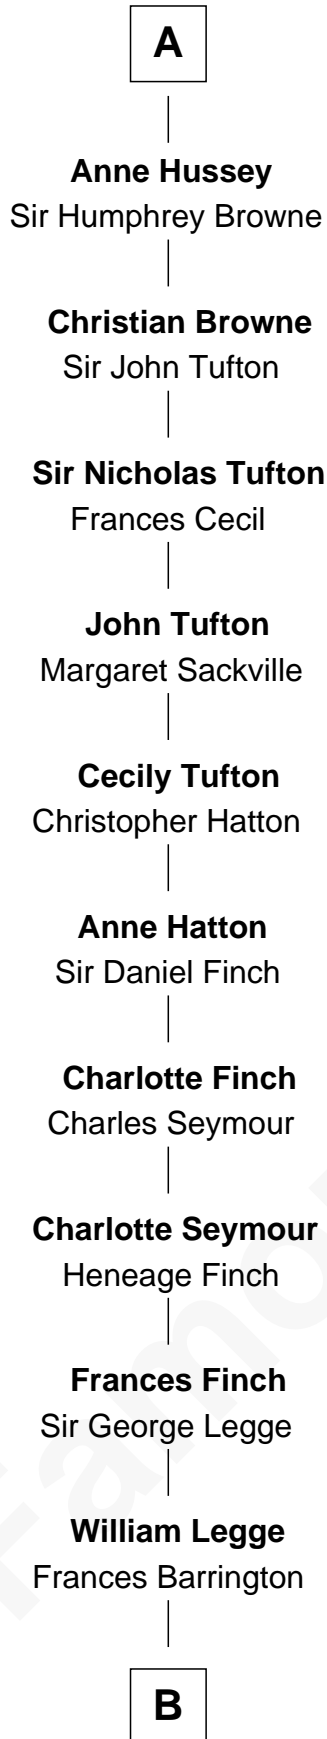

FamousKin.com Relationship Chart of

Kit Harington

TV Actor - "Game of Thrones"

7th cousin 14 times removed of

King Henry VIII

King of England

B

Edward Henry Legge
Cordelia Twysden Molesworth

Lois Marjorie Legge
Ernest Wriothesley Denny

Lavender Cecilia Denny
John Charles Dundas Harington

Sir David Richard Harington
Deborah Jane Catesby

Kit Harington
TV Actor - "Game of Thrones"