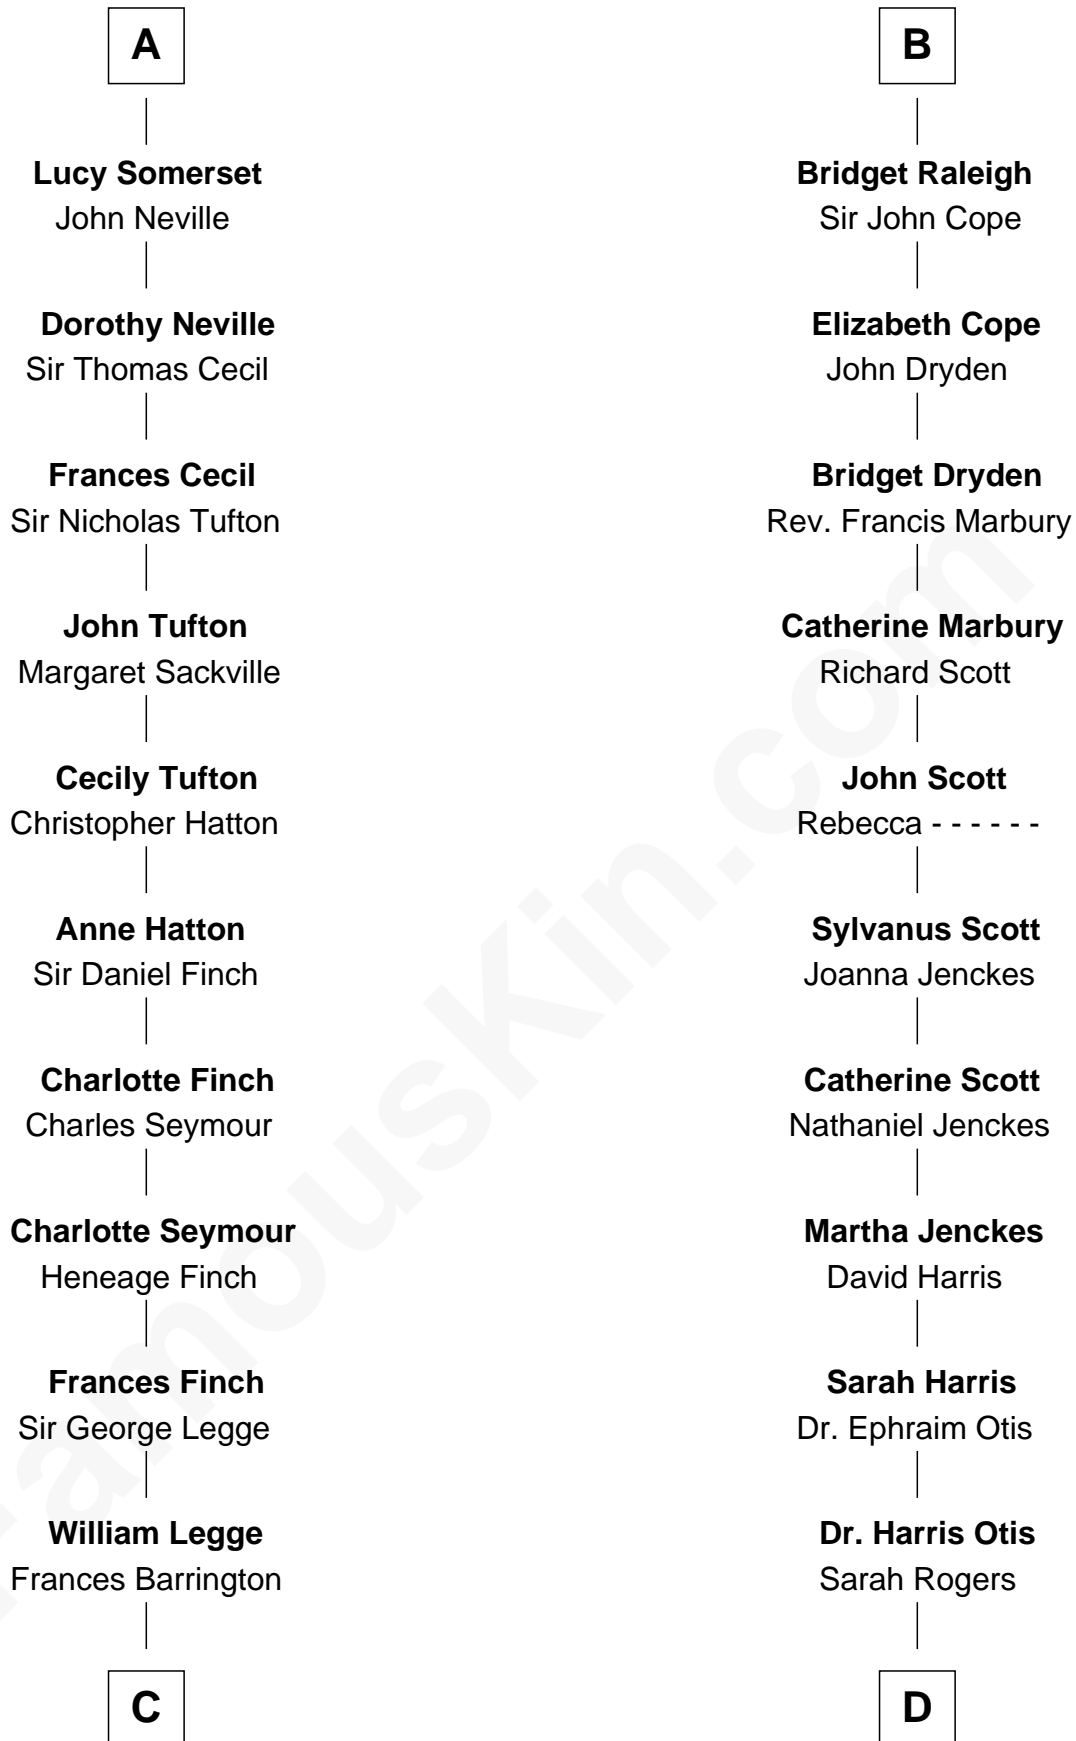

# FamousKin.com Relationship Chart of

**Kit Harington**

TV Actor - "Game of Thrones"

20th cousin 1 time removed of

**Willis Carrier**

Inventor of Air Conditioning

**Hugh le Despencer**

Eleanor de Clare

**Henry Beaufort**

Joan Hill

**Charles Somerset**

Elizabeth Herbert

**Henry Somerset**

Elizabeth Browne

**A**

**Sir Edward le Despencer**

William Raleigh

**Sir Edward Raleigh**

Margaret Verney

**Sir Edward Raleigh**

Anne Chamberlayne

**B**

**C**

**Edward Henry Legge**  
Cordelia Twysden Molesworth

**Lois Marjorie Legge**  
Ernest Wriothesley Denny

**Lavender Cecilia Denny**  
John Charles Dundas Harington

**Sir David Richard Harington**  
Deborah Jane Catesby

**Kit Harington**  
*TV Actor - "Game of Thrones"*