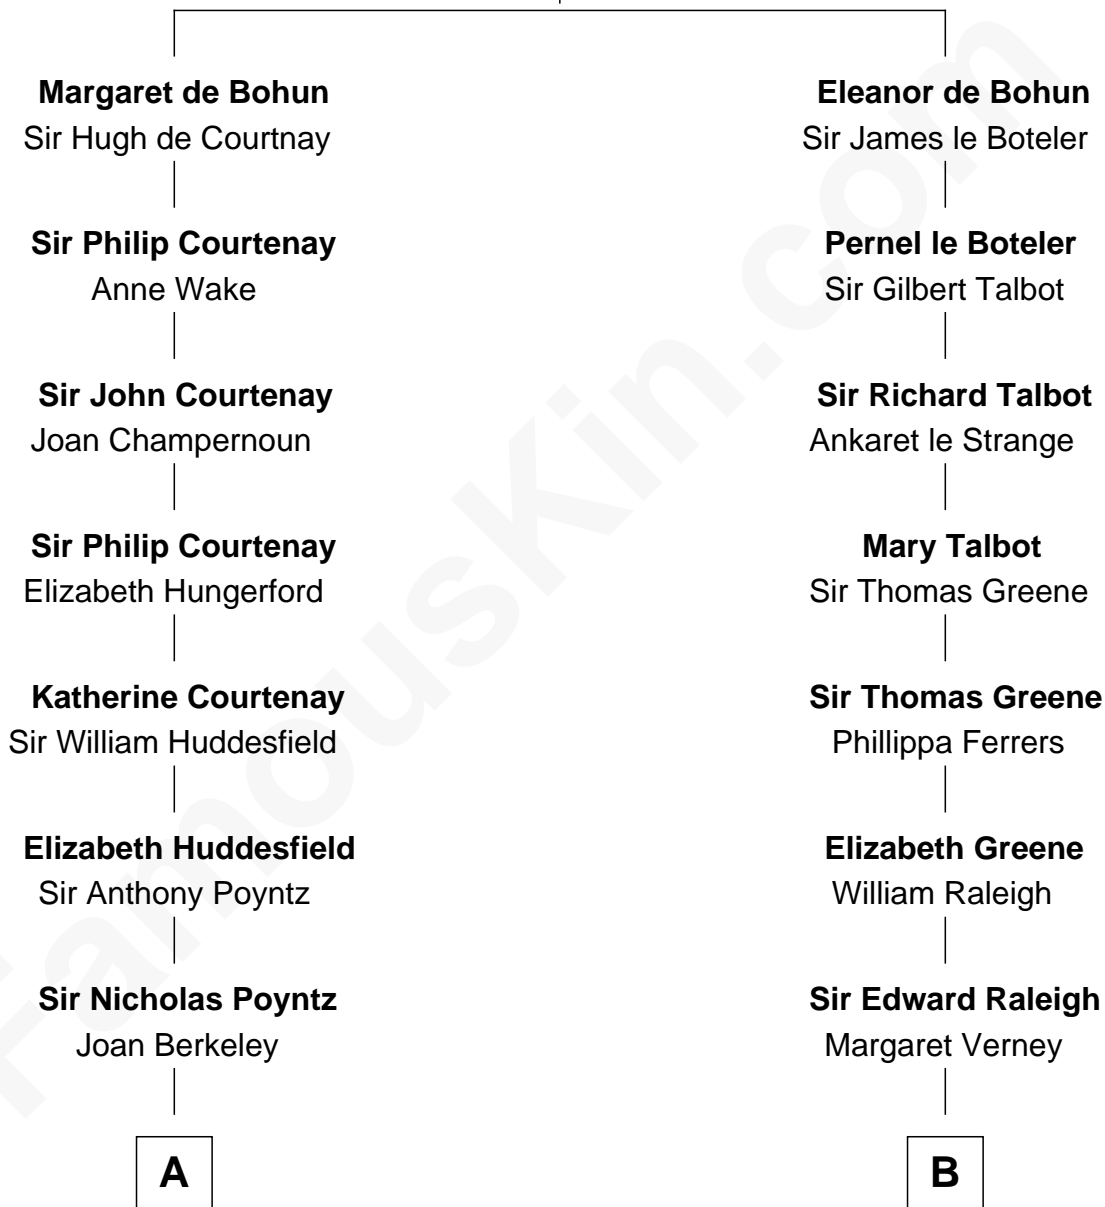

FamousKin.com

Relationship Chart of

Kit Harington

TV Actor - "Game of Thrones"

20th cousin 1 time removed of

Willis Carrier

Inventor of Air Conditioning

Humphrey de Bohun
Elizabeth Plantagenet

C

Lois Marjorie Legge
Ernest Wriothesley Denny

Lavender Cecilia Denny
John Charles Dundas Harington

Sir David Richard Harington
Deborah Jane Catesby

Kit Harington
TV Actor - "Game of Thrones"

D

Dr. Harris Otis
Sarah Rogers