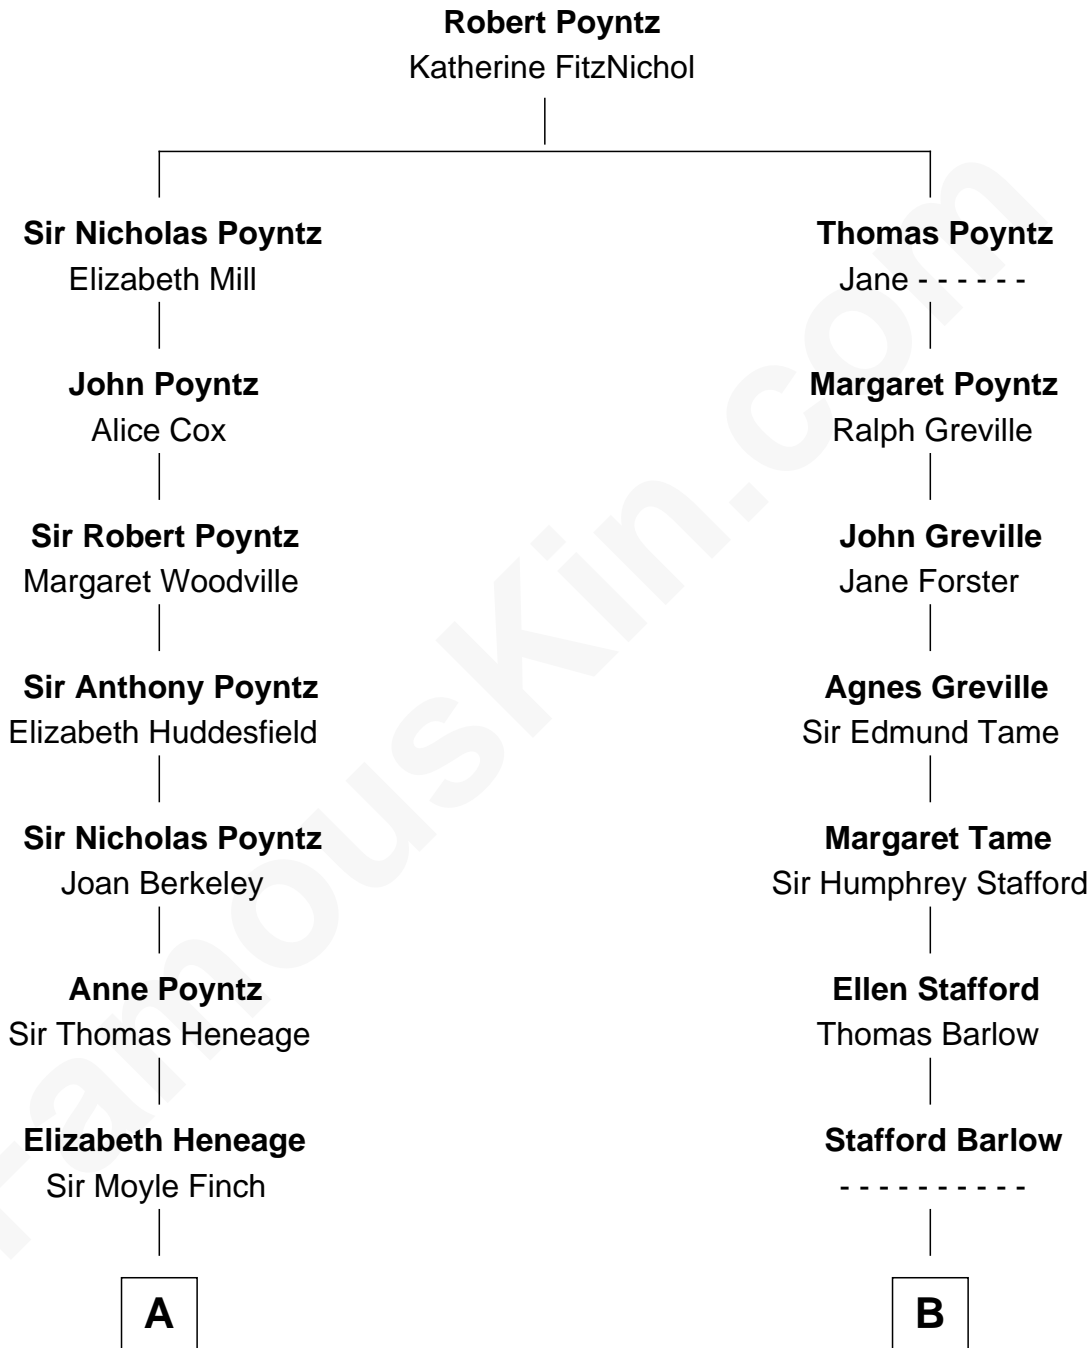

FamousKin.com

Relationship Chart of

Kit Harington

TV Actor - "Game of Thrones"

13th cousin 5 times removed of

Samuel Ward King

15th Governor of Rhode Island

|
Sir David Richard Harington

Deborah Jane Catesby

|
Kit Harington

TV Actor - "Game of Thrones"

FamousKin.com