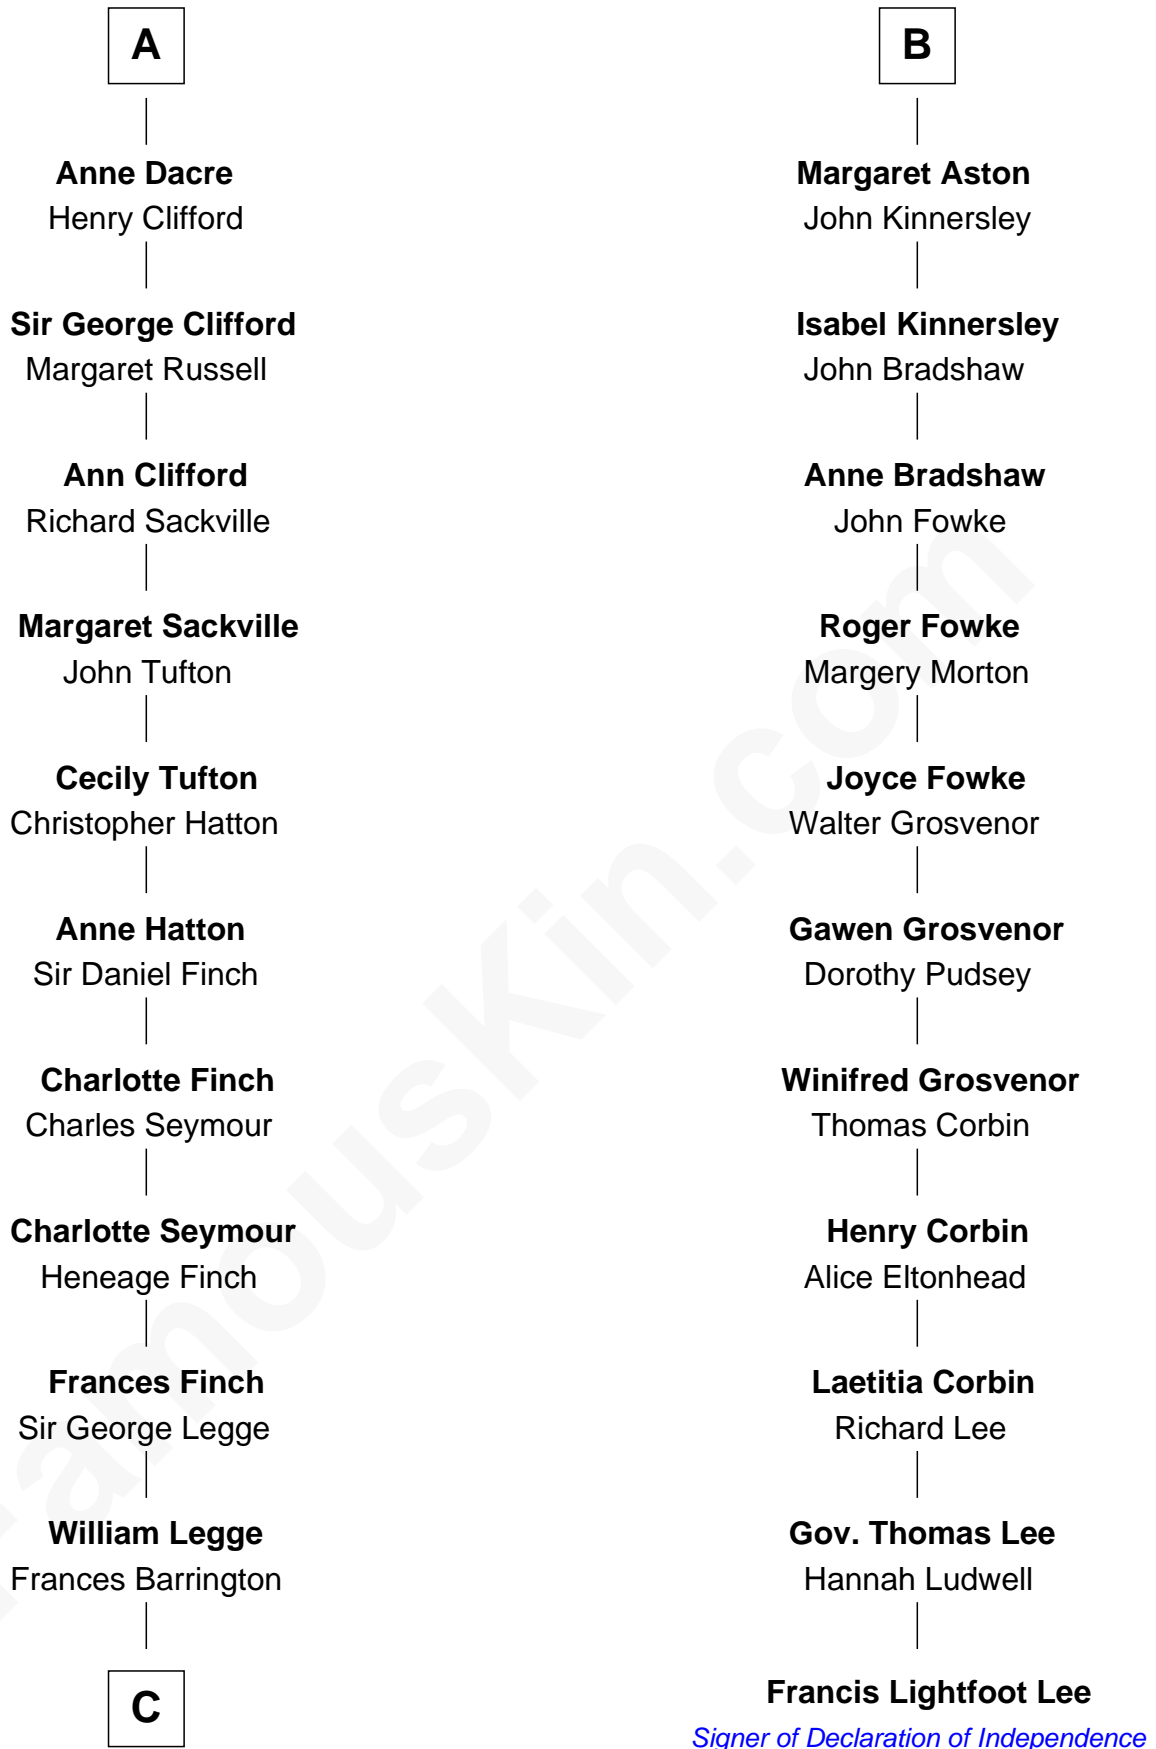

FamousKin.com

Relationship Chart of

Kit Harington

TV Actor - "Game of Thrones"

17th cousin 4 times removed of

Francis Lightfoot Lee

Signer of the Declaration of Independence

C

Edward Henry Legge
Cordelia Twysden Molesworth

Lois Marjorie Legge
Ernest Wriothesley Denny

Lavender Cecilia Denny
John Charles Dundas Harington

Sir David Richard Harington
Deborah Jane Catesby

Kit Harington
TV Actor - "Game of Thrones"