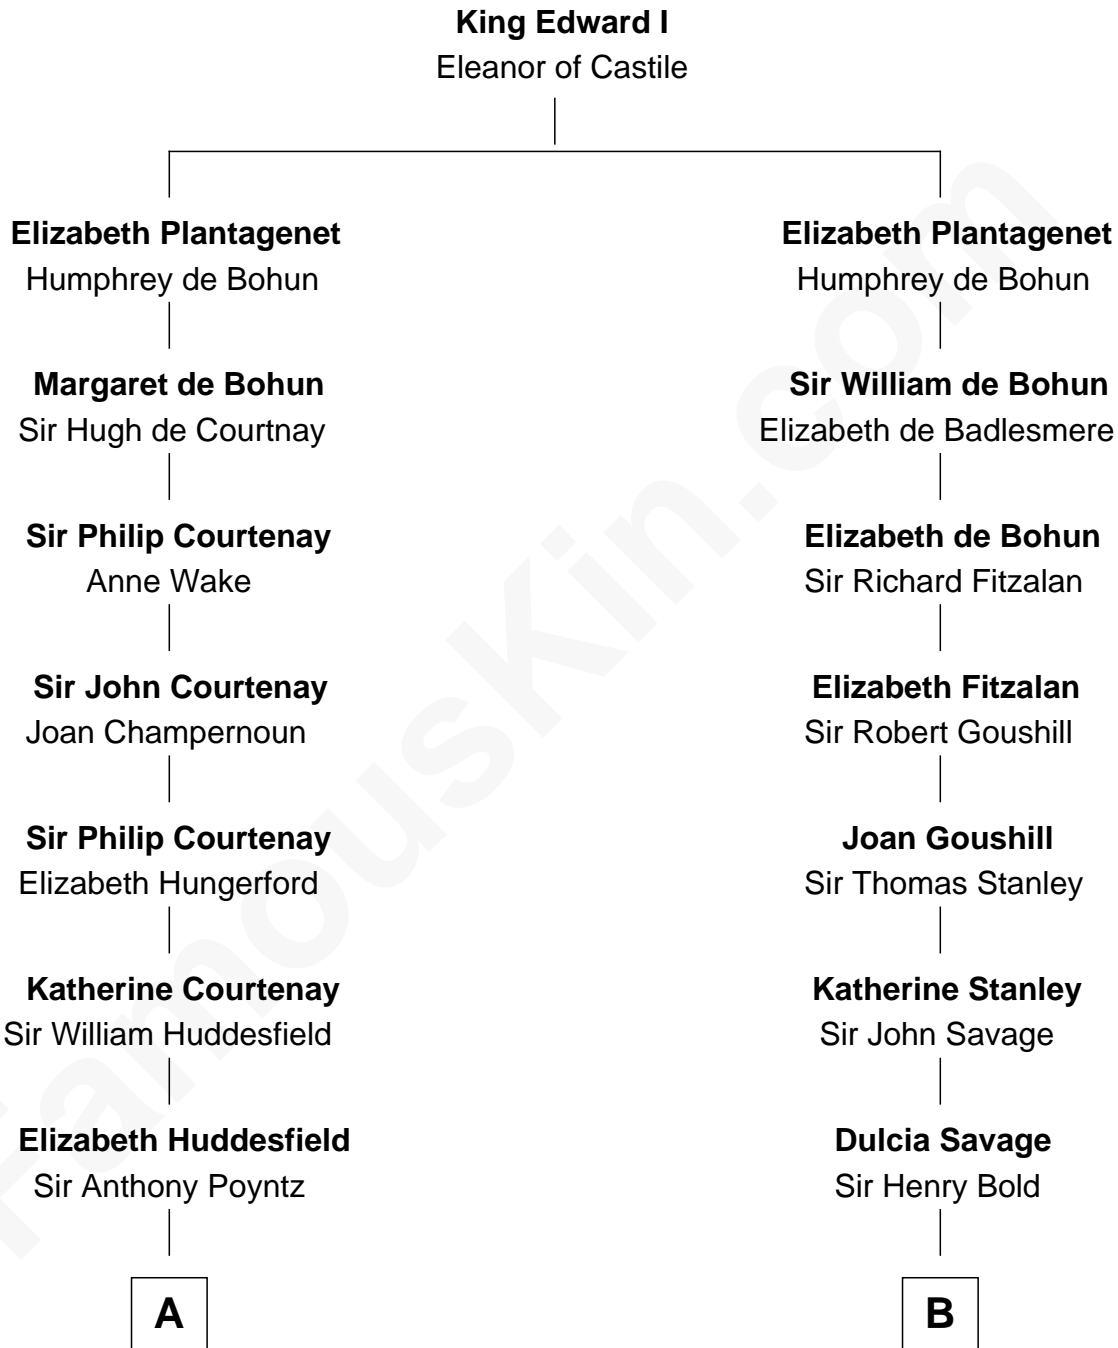

Francis Lightfoot Lee

Signer of the Declaration of Independence