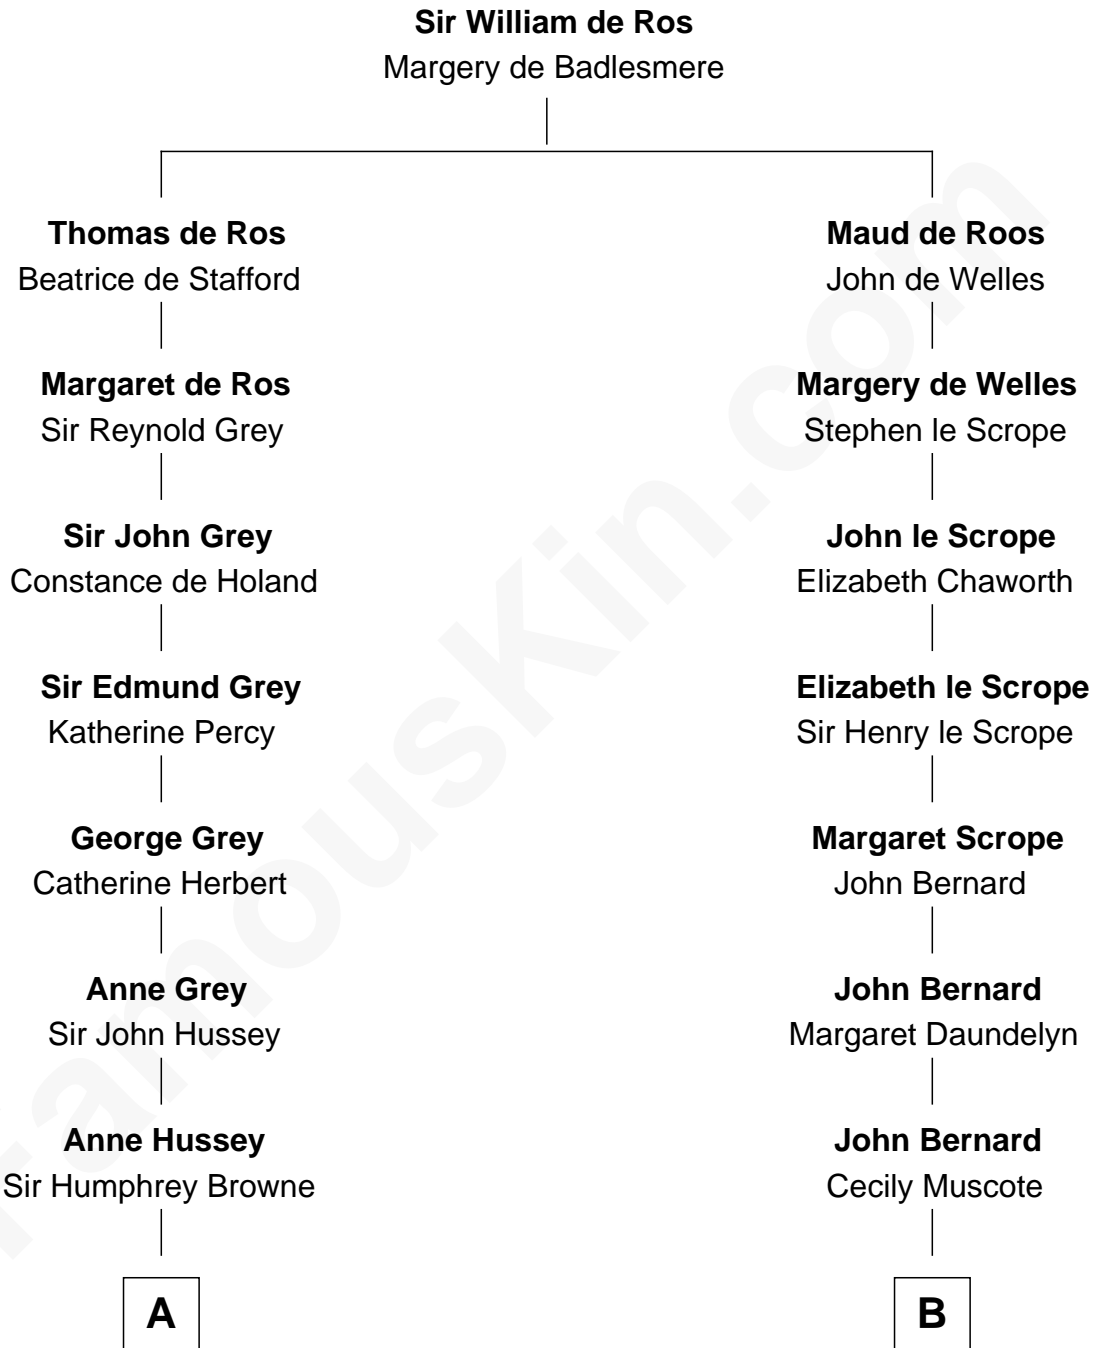

FamousKin.com

Relationship Chart of

Kit Harington

TV Actor - "Game of Thrones"

13th cousin 7 times removed of

Francis Lightfoot Lee

Signer of the Declaration of Independence

C

—
Lois Marjorie Legge
Ernest Wriothesley Denny

—
Lavender Cecilia Denny
John Charles Dundas Harington

—
Sir David Richard Harington
Deborah Jane Catesby

—
Kit Harington
TV Actor - "Game of Thrones"

FamousKin.com