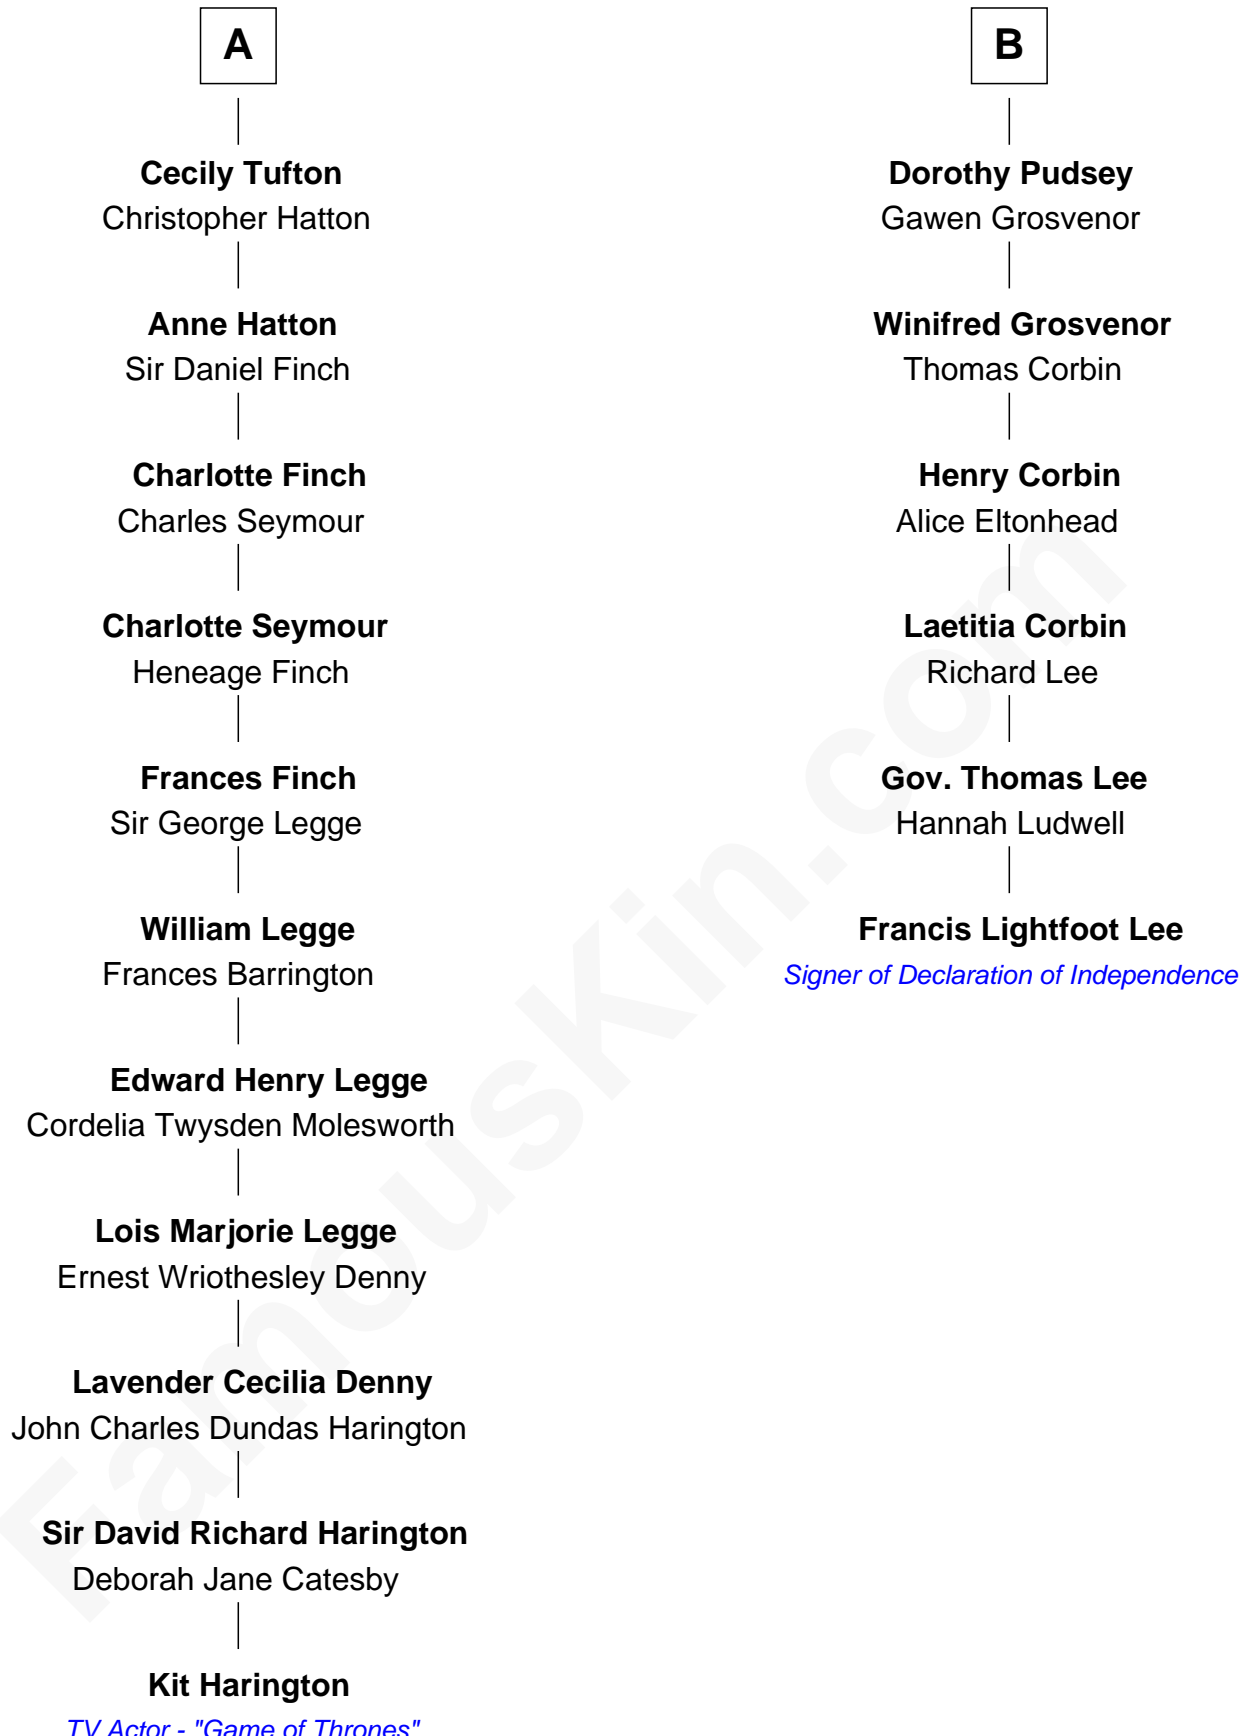

FamousKin.com

Relationship Chart of

Kit Harington

TV Actor - "Game of Thrones"

12th cousin 5 times removed of

Francis Lightfoot Lee

Signer of the Declaration of Independence

Kit Harington photo by [Gage Skidmore](#) ([CC BY-SA 2.0](#))