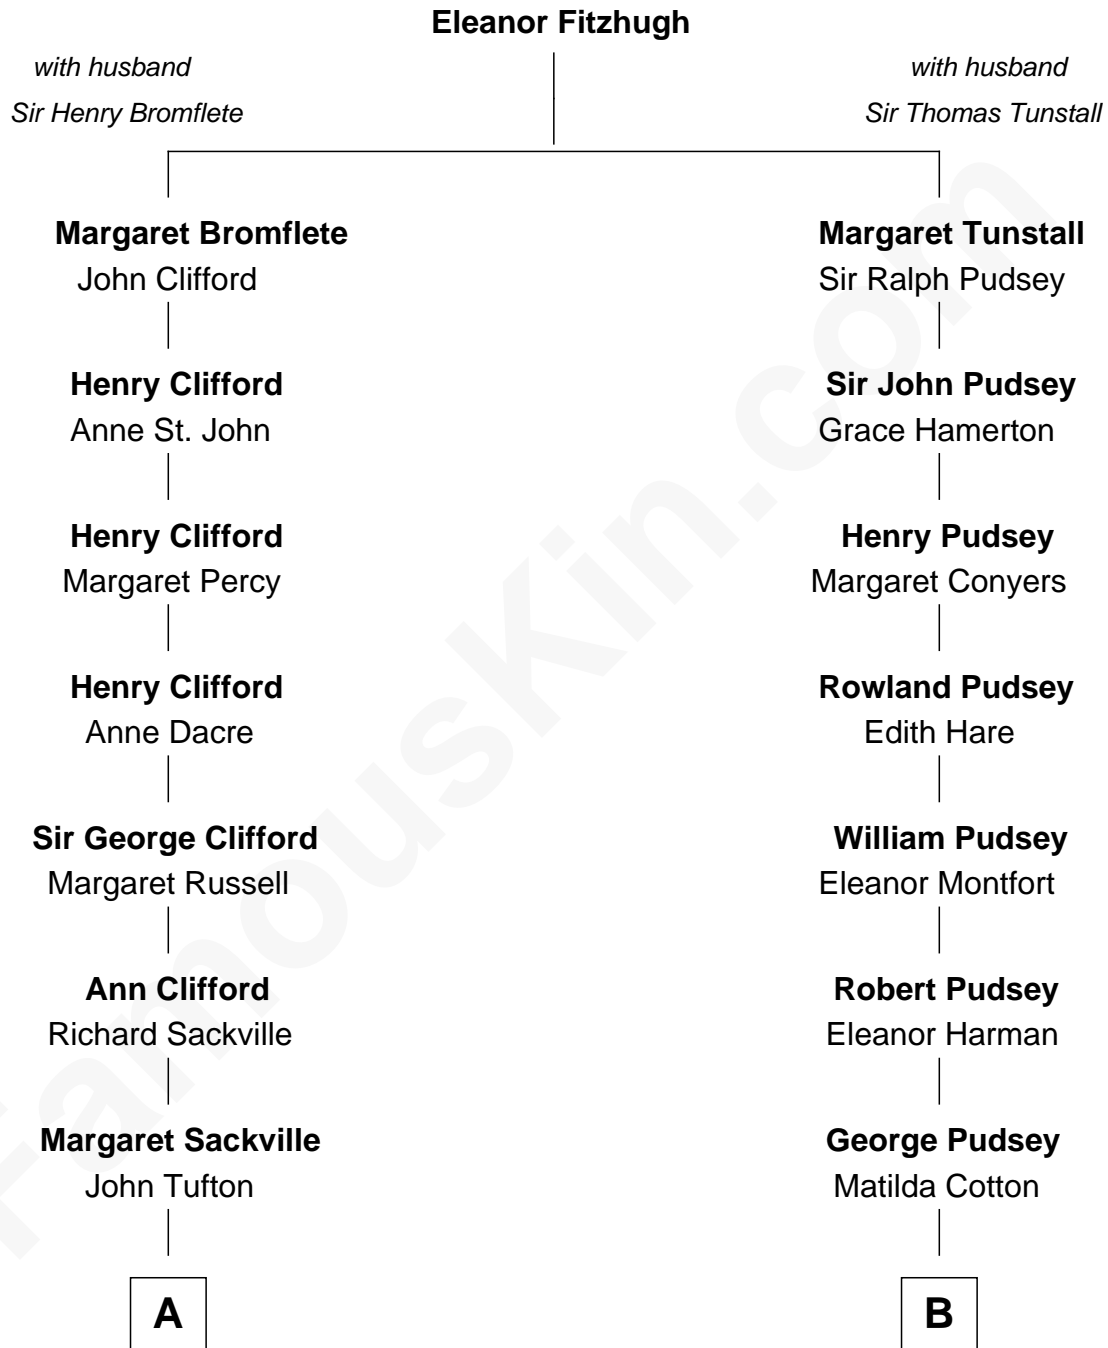

FamousKin.com

Relationship Chart of

Kit Harington

TV Actor - "Game of Thrones"

12th cousin 5 times removed of

Francis Lightfoot Lee

Signer of the Declaration of Independence

Kit Harington photo by [Gage Skidmore](#) ([CC BY-SA 2.0](#))