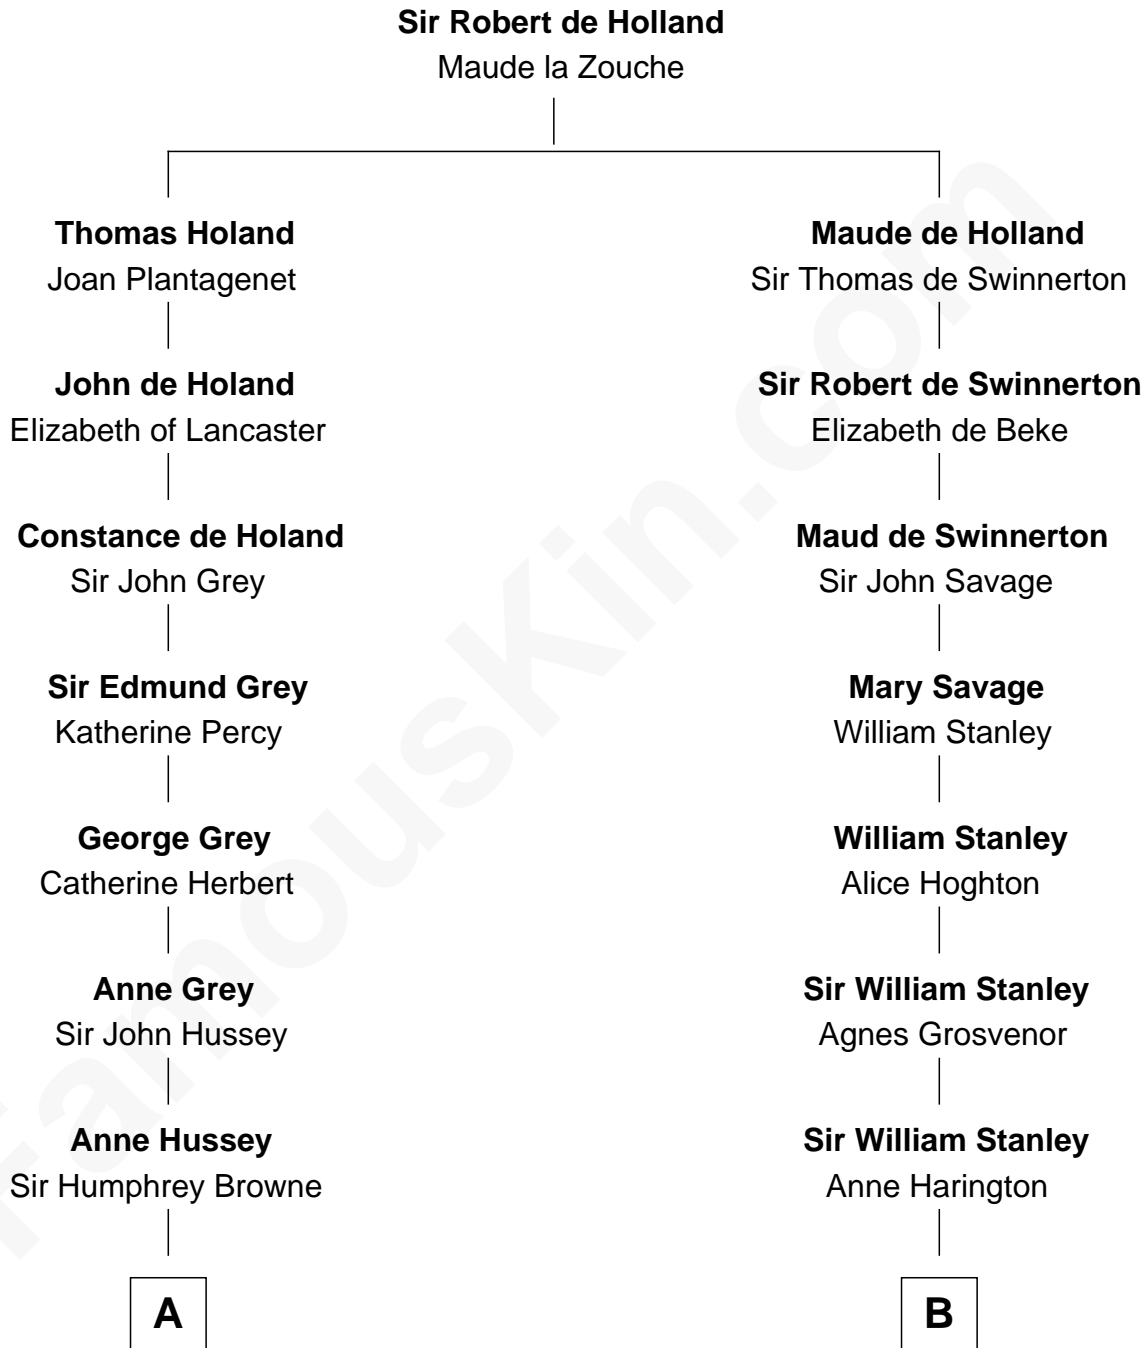

Francis Lightfoot Lee

Signer of the Declaration of Independence