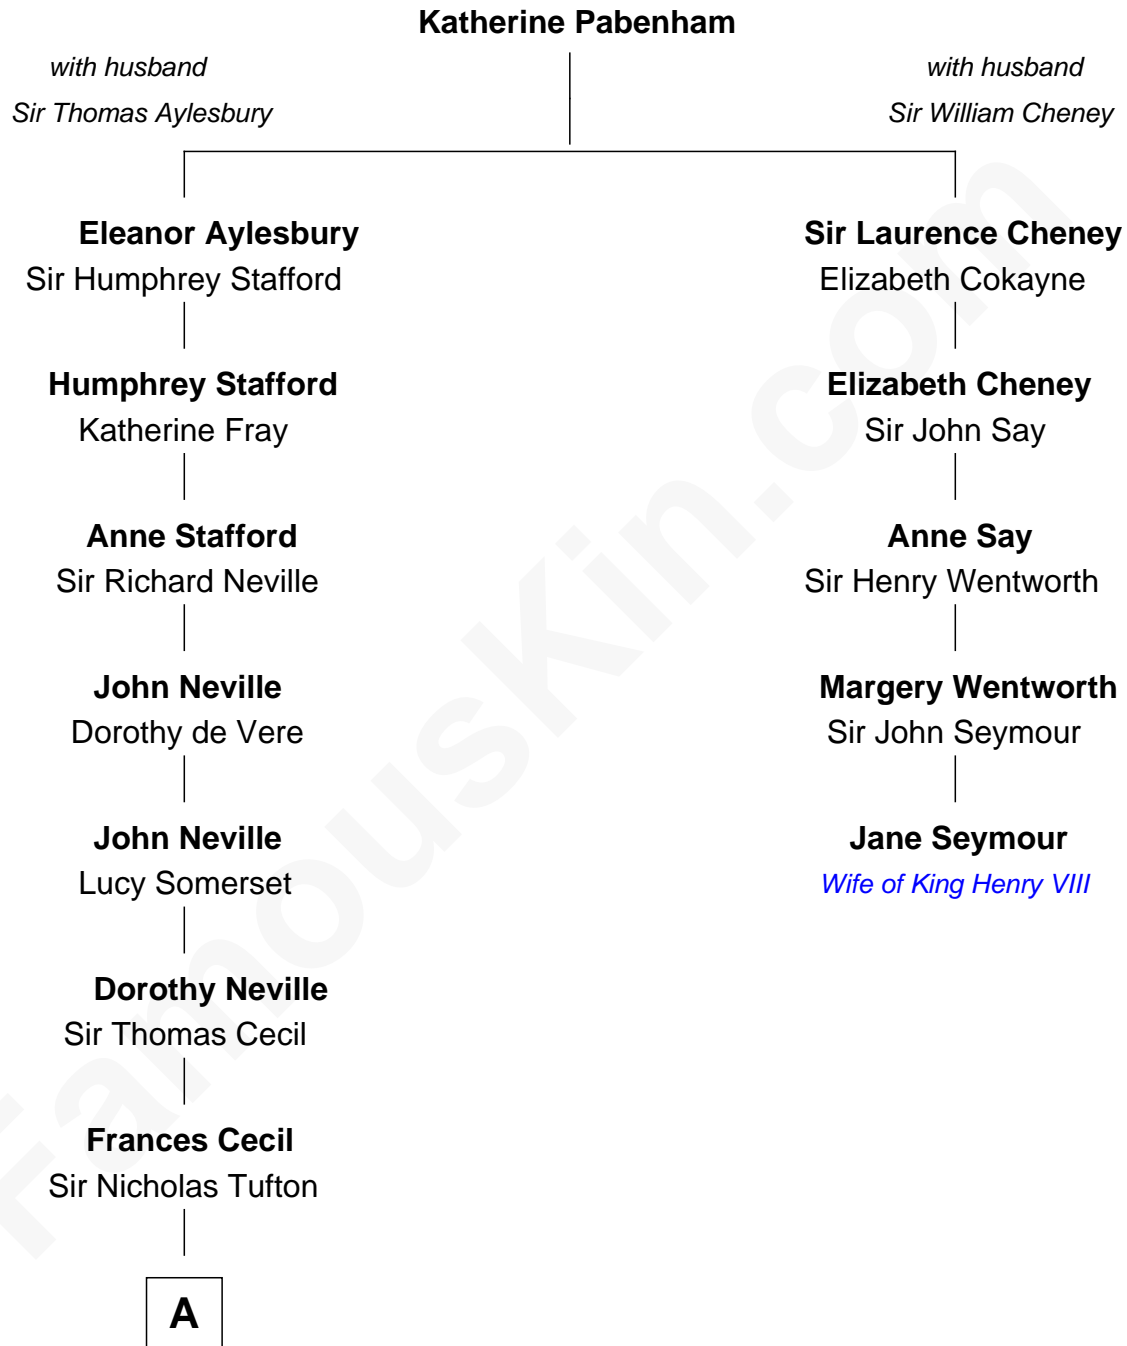

FamousKin.com

Relationship Chart of

Kit Harington

TV Actor - "Game of Thrones"

4th cousin 14 times removed of

Jane Seymour

3rd Wife of King Henry VIII

A

John Tufton
Margaret Sackville

Cecily Tufton
Christopher Hatton

Anne Hatton
Sir Daniel Finch

Charlotte Finch
Charles Seymour

Charlotte Seymour
Heneage Finch

Frances Finch
Sir George Legge

William Legge
Frances Barrington