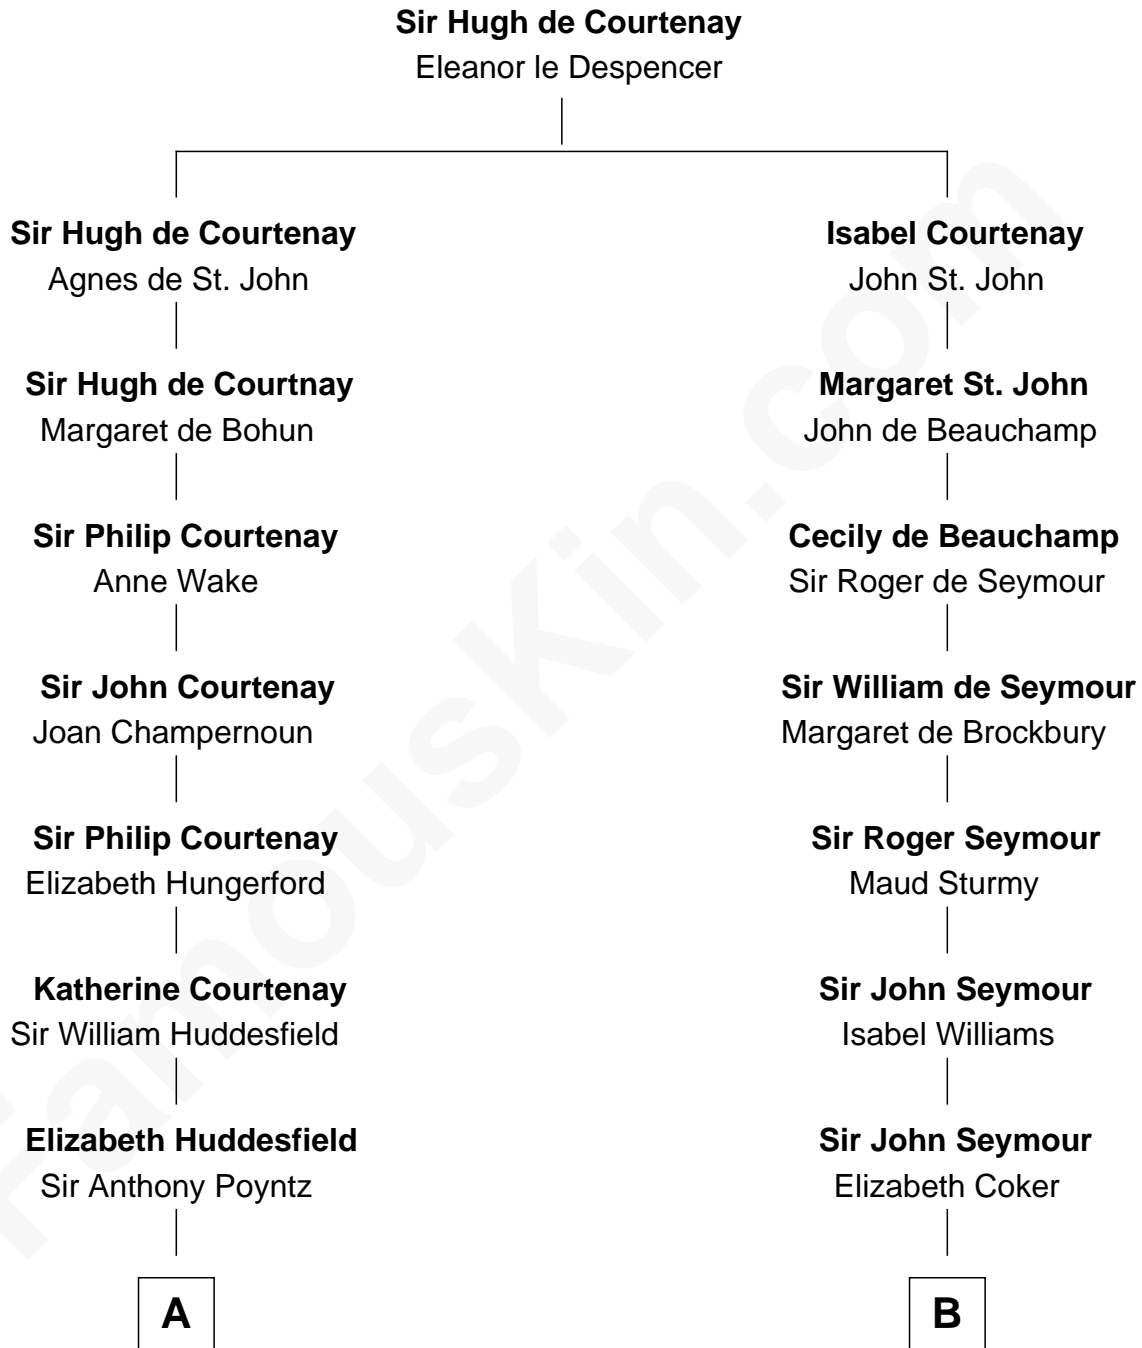

FamousKin.com

Relationship Chart of

Kit Harington

TV Actor - "Game of Thrones"

9th cousin 12 times removed of

Jane Seymour

3rd Wife of King Henry VIII

C

Edward Henry Legge
Cordelia Twysden Molesworth

Lois Marjorie Legge
Ernest Wriothesley Denny

Lavender Cecilia Denny
John Charles Dundas Harington

Sir David Richard Harington
Deborah Jane Catesby

Kit Harington
TV Actor - "Game of Thrones"