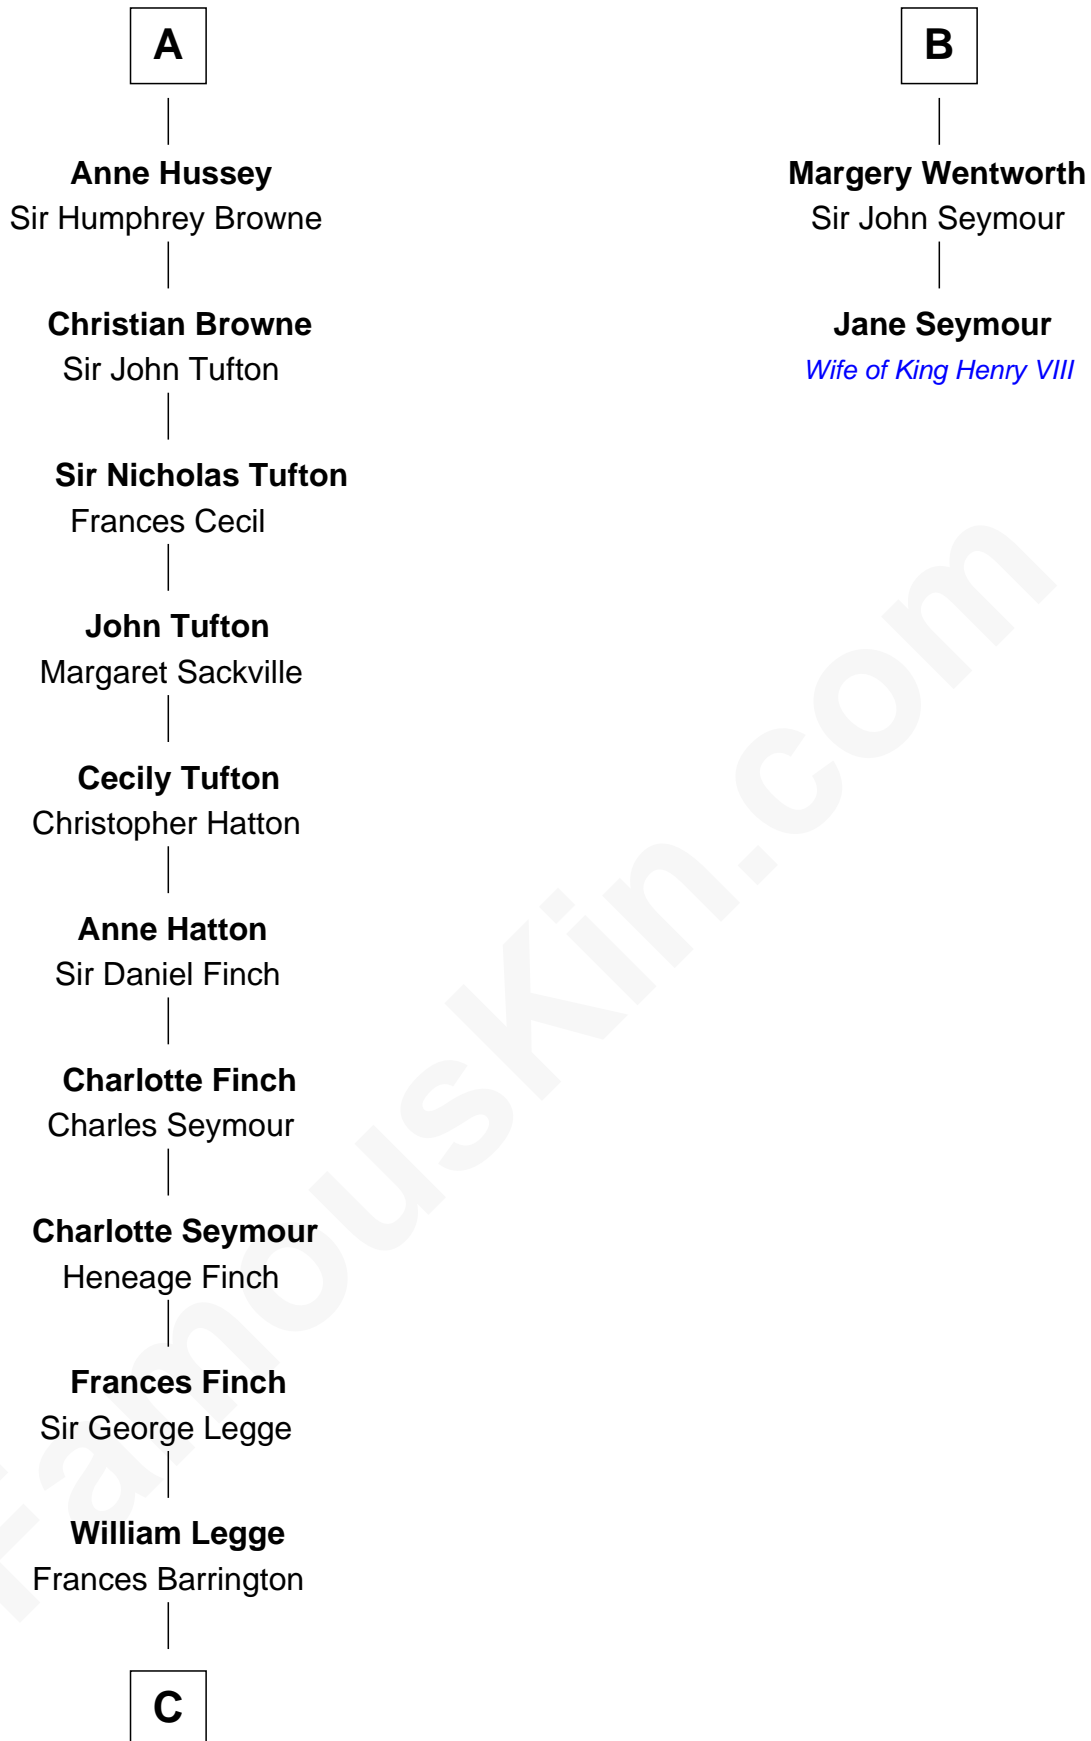

FamousKin.com

Relationship Chart of

Kit Harington

TV Actor - "Game of Thrones"

8th cousin 13 times removed of

Jane Seymour

3rd Wife of King Henry VIII

C

—
Edward Henry Legge
Cordelia Twysden Molesworth

—
Lois Marjorie Legge
Ernest Wriothesley Denny

—
Lavender Cecilia Denny
John Charles Dundas Harington

—
Sir David Richard Harington
Deborah Jane Catesby

—
Kit Harington
TV Actor - "Game of Thrones"