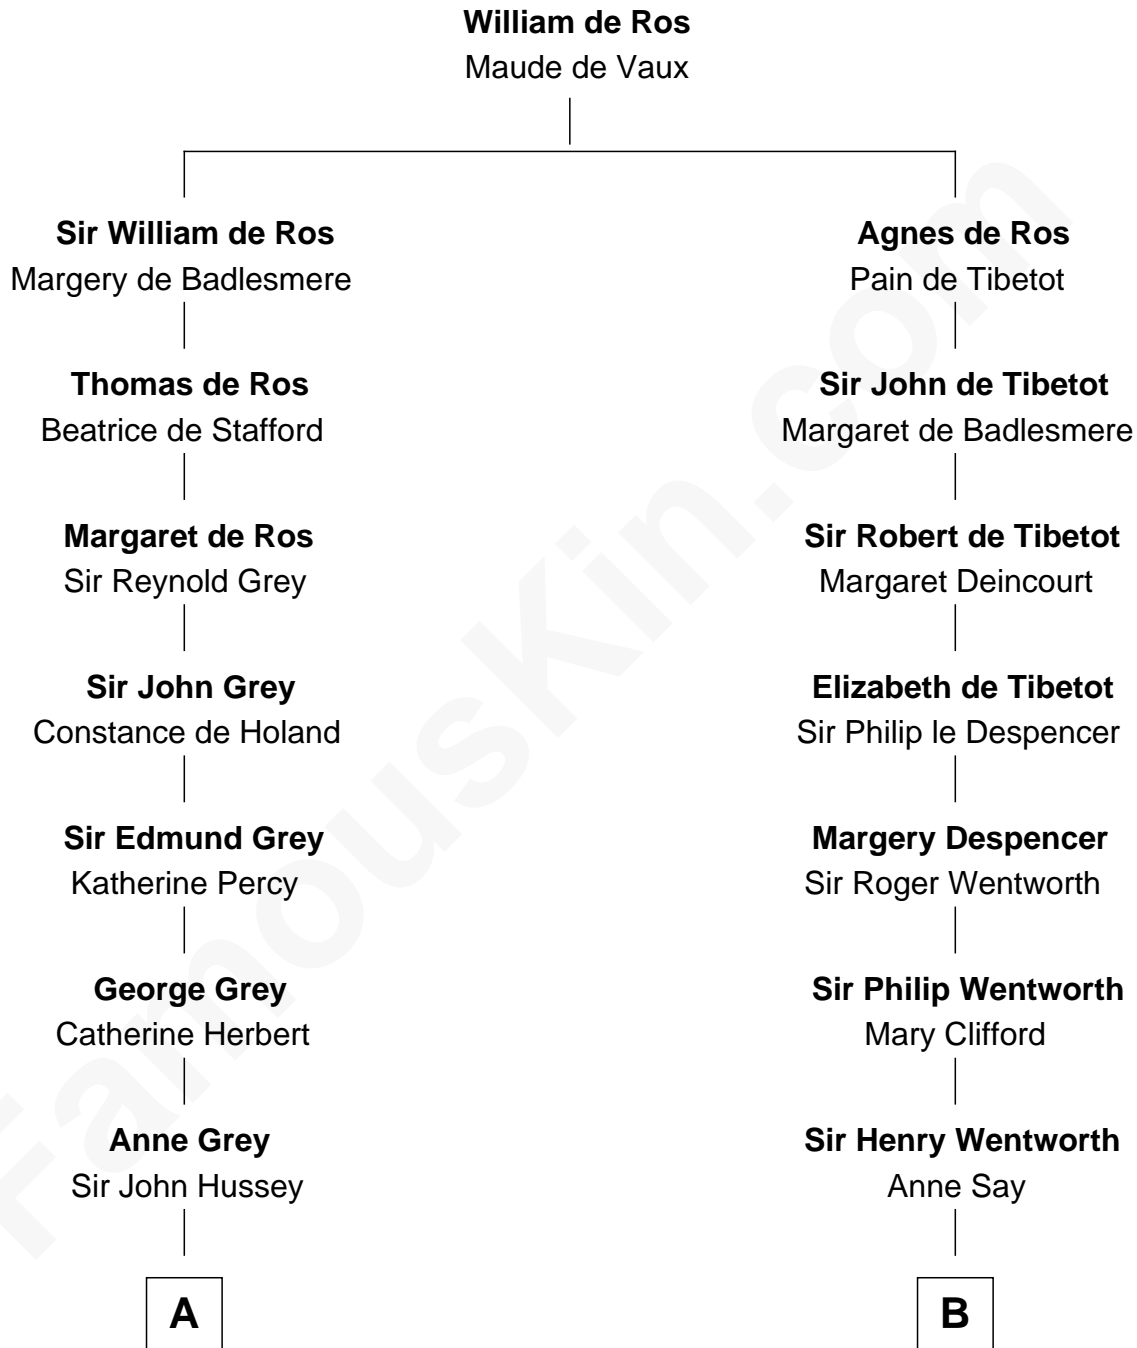

FamousKin.com

Relationship Chart of

Kit Harington

TV Actor - "Game of Thrones"

8th cousin 13 times removed of

Jane Seymour

3rd Wife of King Henry VIII

C

—
Edward Henry Legge
Cordelia Twysden Molesworth

—
Lois Marjorie Legge
Ernest Wriothesley Denny

—
Lavender Cecilia Denny
John Charles Dundas Harington

—
Sir David Richard Harington
Deborah Jane Catesby

—
Kit Harington
TV Actor - "Game of Thrones"