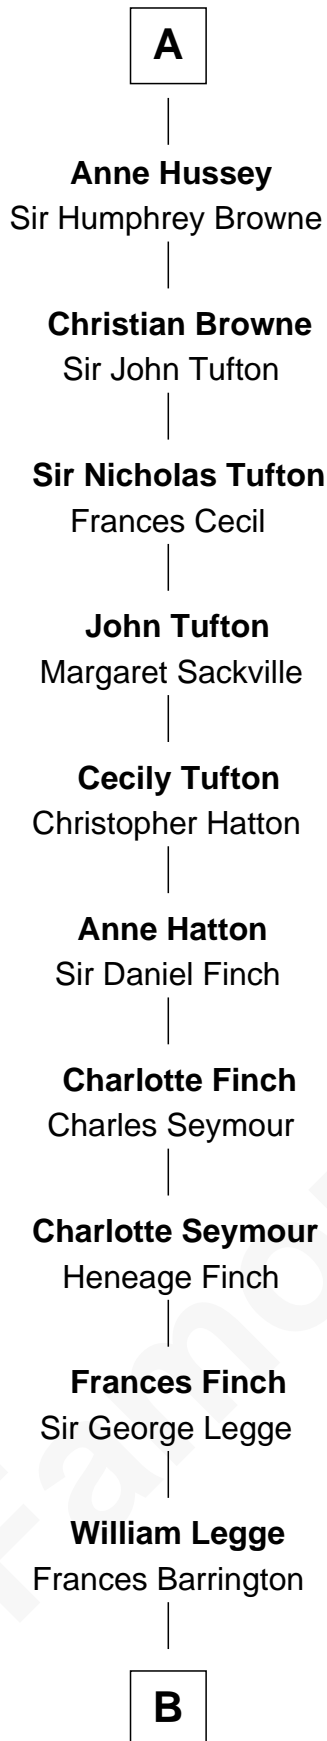

FamousKin.com

Relationship Chart of

Kit Harington

TV Actor - "Game of Thrones"

7th cousin 14 times removed of

Jane Seymour

3rd Wife of King Henry VIII

Sir Hugh I de Audley

Iseult de Mortimer

Alice de Audley
Sir Ralph de Neville

Margaret de Neville
Sir Henry Percy

Sir Henry Percy
Elizabeth Mortimer

Sir Henry Percy
Eleanor Neville

Katherine Percy
Sir Edmund Grey

George Grey
Catherine Herbert

Anne Grey
Sir John Hussey

A

Alice de Audley
Sir Ralph de Neville

Margaret de Neville
Sir Henry Percy

Sir Henry Percy
Elizabeth Mortimer

Elizabeth Percy
Sir John Clifford

Mary Clifford
Sir Philip Wentworth

Sir Henry Wentworth
Anne Say

Margery Wentworth
Sir John Seymour

Jane Seymour
Wife of King Henry VIII

B

Edward Henry Legge
Cordelia Twysden Molesworth

Lois Marjorie Legge
Ernest Wriothesley Denny

Lavender Cecilia Denny
John Charles Dundas Harington