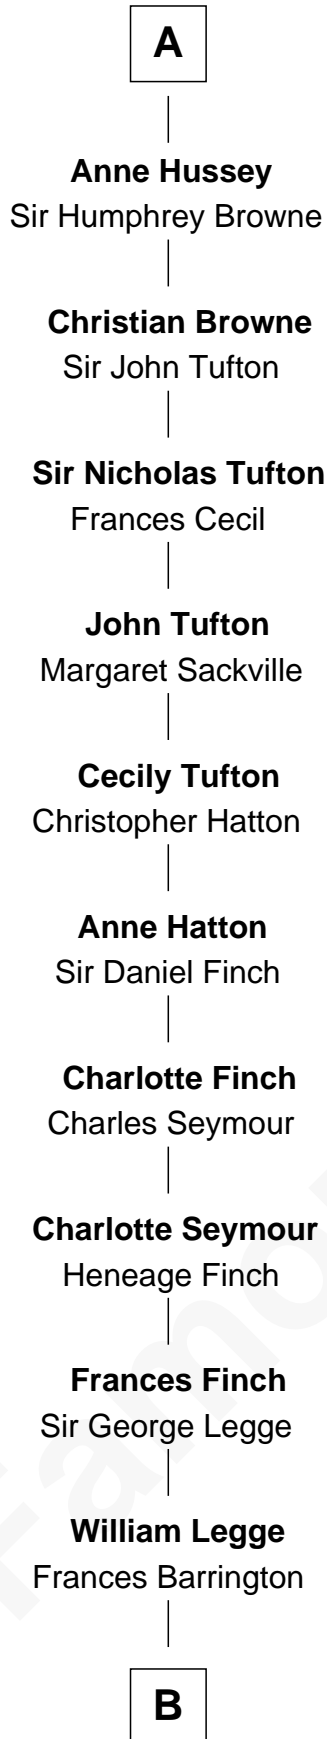

FamousKin.com

Relationship Chart of

Kit Harington

TV Actor - "Game of Thrones"

7th cousin 14 times removed of

Jane Seymour

3rd Wife of King Henry VIII

B

Edward Henry Legge
Cordelia Twysden Molesworth

Lois Marjorie Legge
Ernest Wriothesley Denny

Lavender Cecilia Denny
John Charles Dundas Harington

Sir David Richard Harington
Deborah Jane Catesby

Kit Harington
TV Actor - "Game of Thrones"