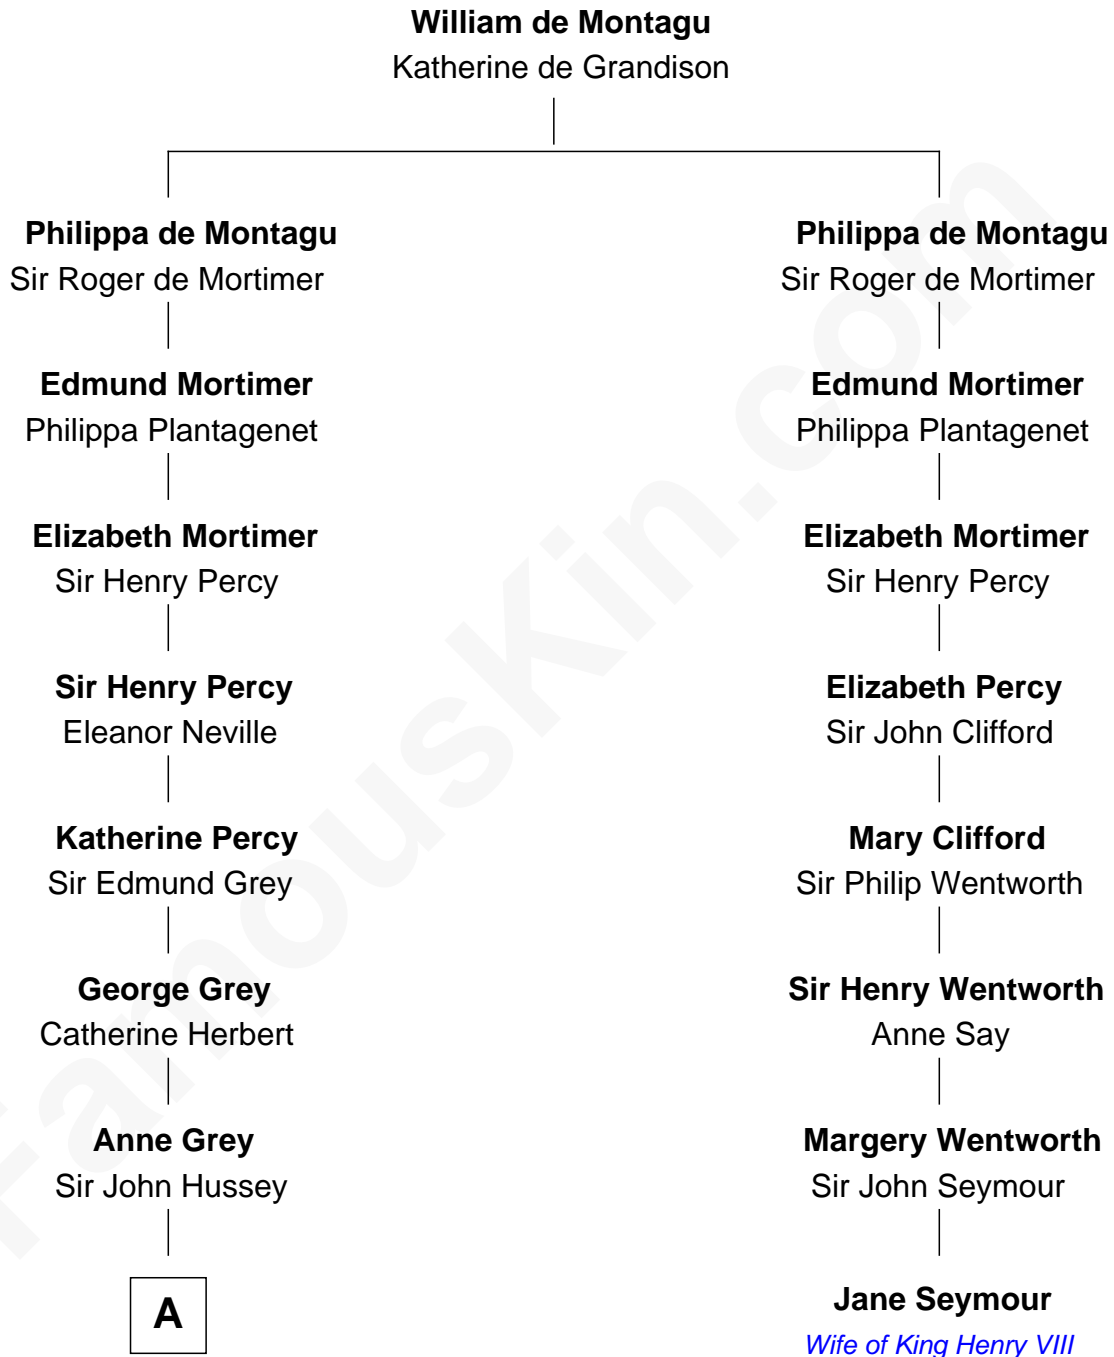

FamousKin.com

Relationship Chart of

Kit Harington

TV Actor - "Game of Thrones"

7th cousin 14 times removed of

Jane Seymour

3rd Wife of King Henry VIII

B

Edward Henry Legge
Cordelia Twysden Molesworth

Lois Marjorie Legge
Ernest Wriothesley Denny

Lavender Cecilia Denny
John Charles Dundas Harington

Sir David Richard Harington
Deborah Jane Catesby

Kit Harington
TV Actor - "Game of Thrones"