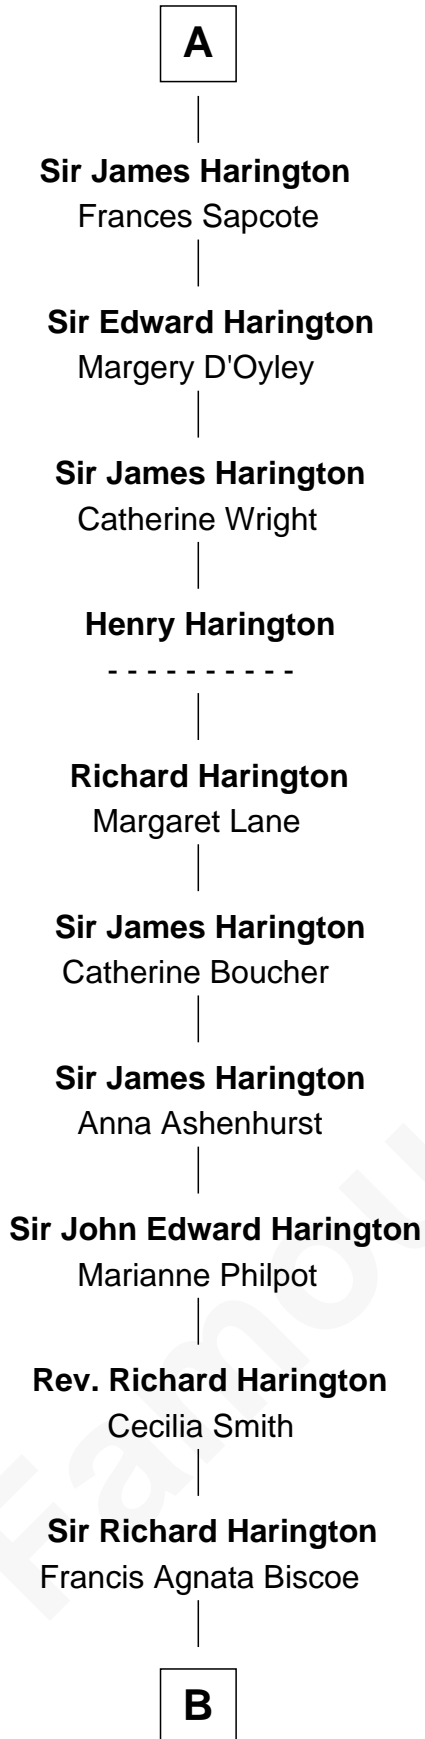

## Relationship Chart of

### Kit Harington

TV Actor - "Game of Thrones"

7th cousin 13 times removed of

### Jane Seymour

3rd Wife of King Henry VIII

**B**

—  
**Sir Richard Harington**

Selina Louisa Grace Dundas

—  
**John Charles Dundas Harington**

Lavender Cecilia Denny

—  
**Sir David Richard Harington**