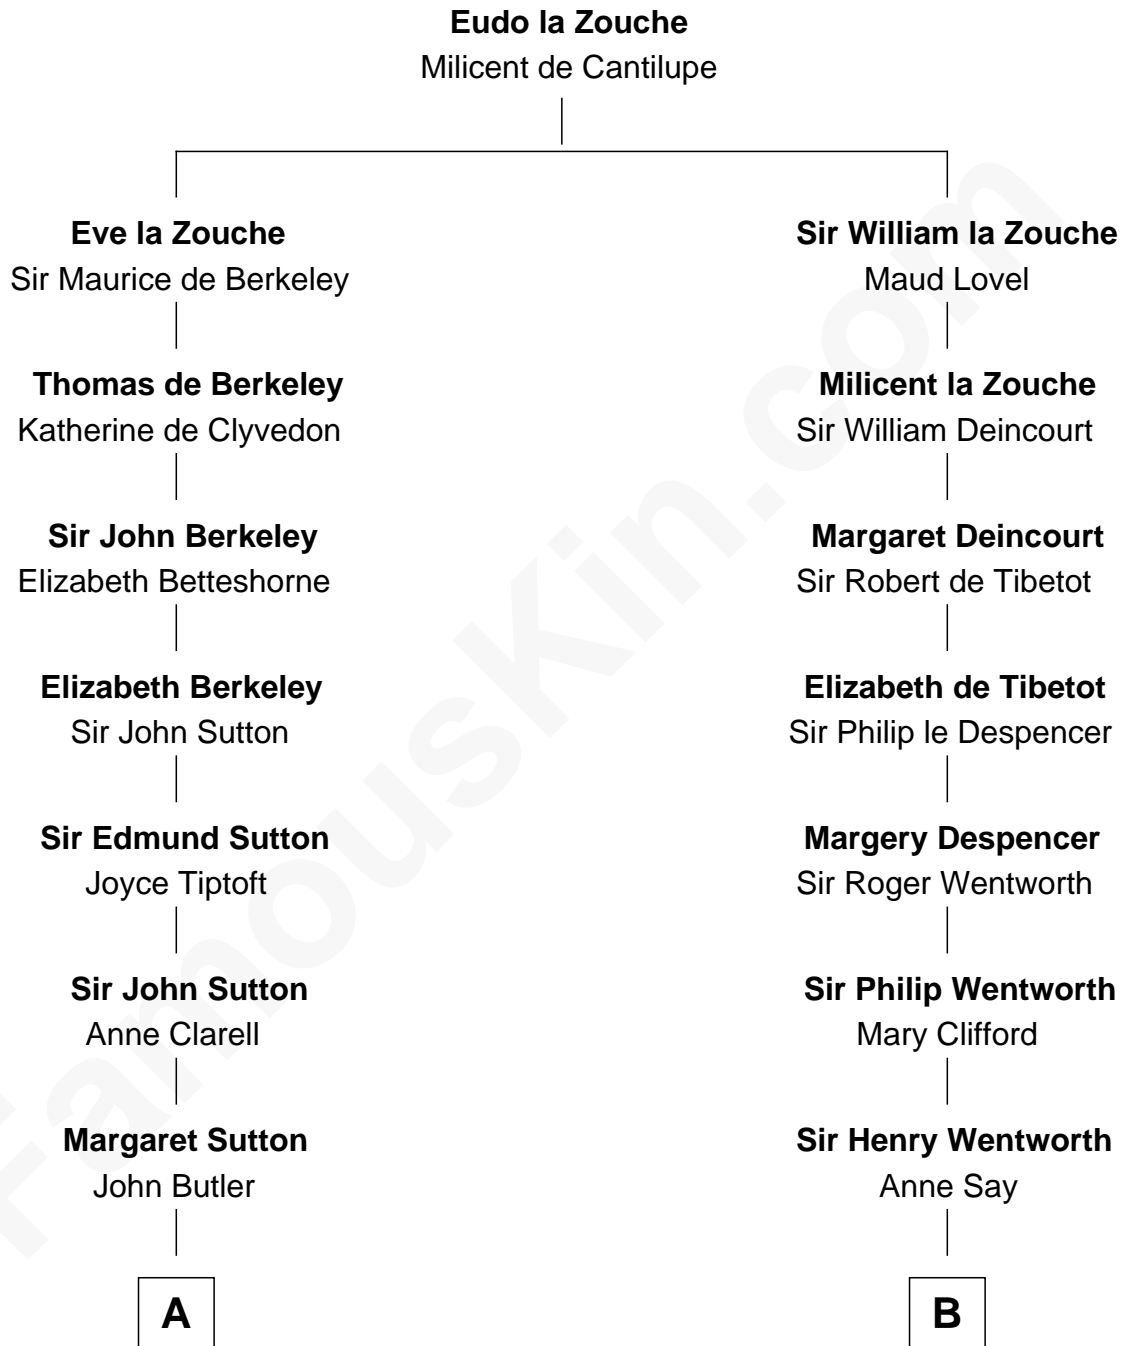

FamousKin.com

Relationship Chart of

Kit Harington

TV Actor - "Game of Thrones"

8th cousin 13 times removed of

Jane Seymour

3rd Wife of King Henry VIII