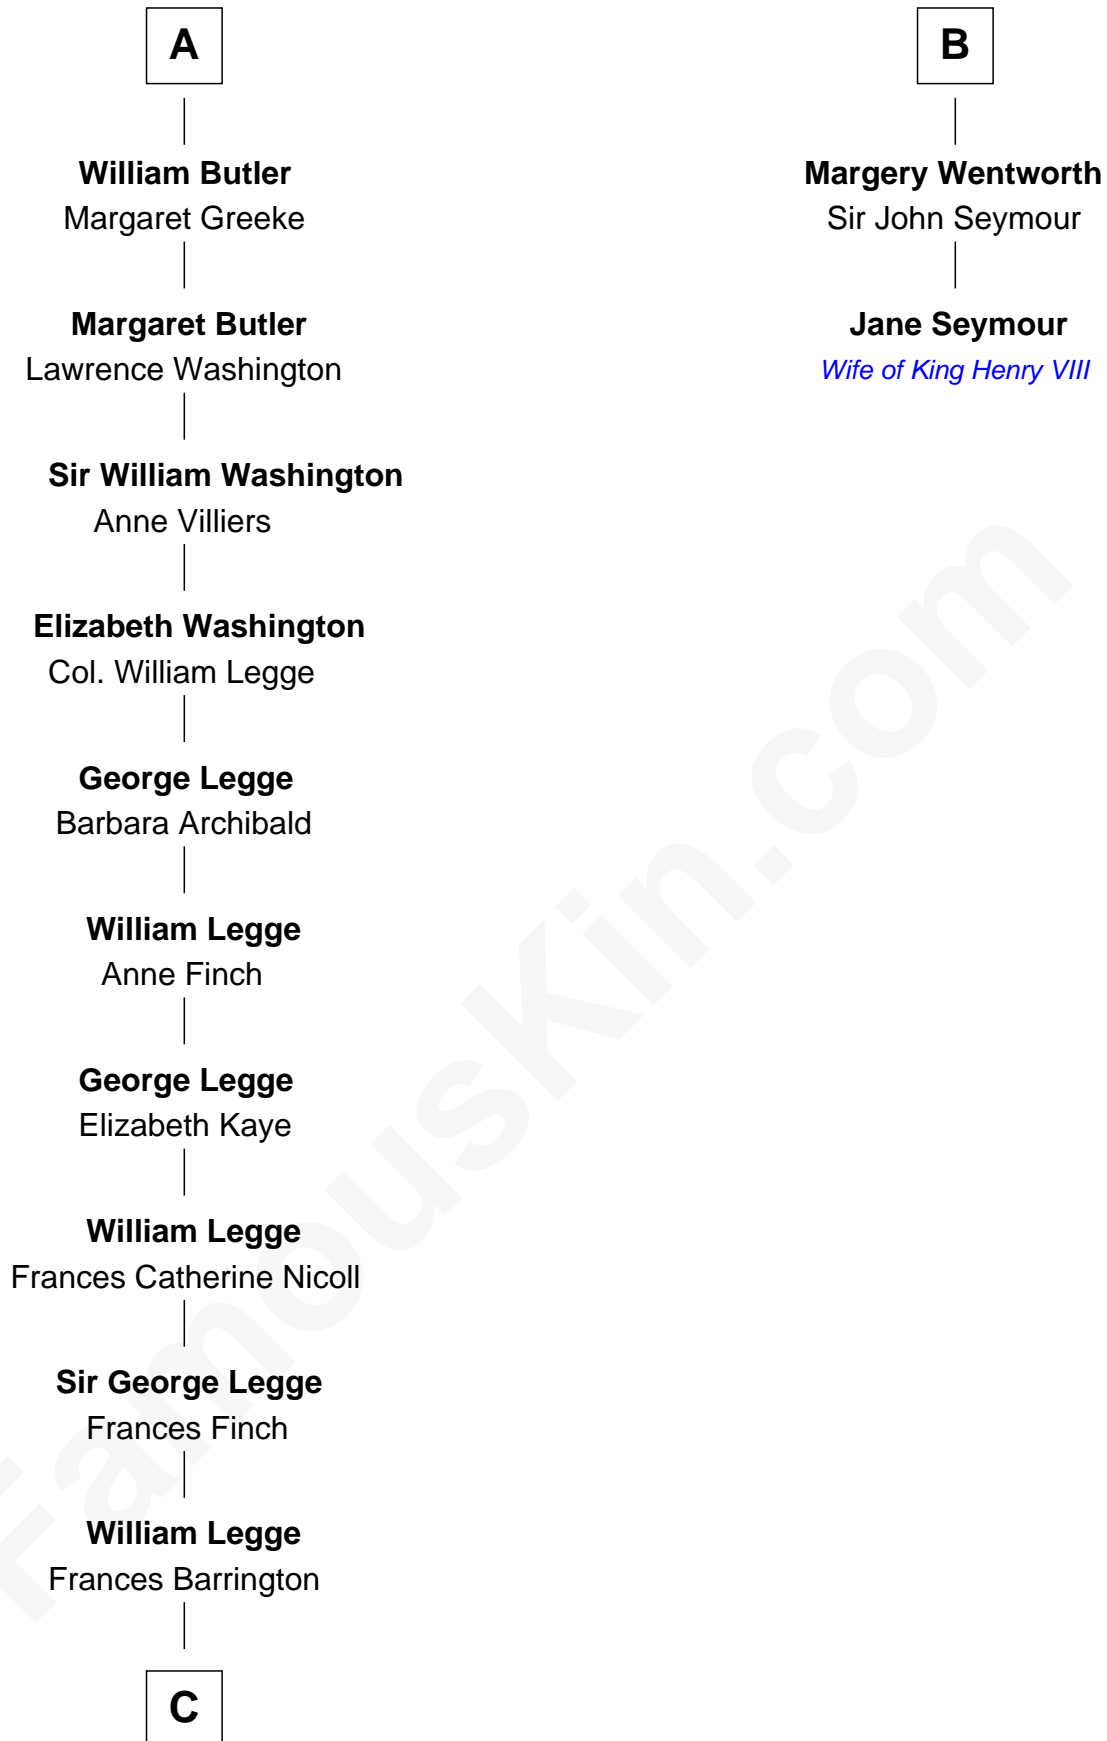

## Relationship Chart of

### Kit Harington

TV Actor - "Game of Thrones"

8th cousin 13 times removed of

### Jane Seymour

3rd Wife of King Henry VIII

**C**

Edward Henry Legge  
Cordelia Twysden Molesworth

Lois Marjorie Legge  
Ernest Wriothesley Denny

Lavender Cecilia Denny  
John Charles Dundas Harington

Sir David Richard Harington  
Deborah Jane Catesby