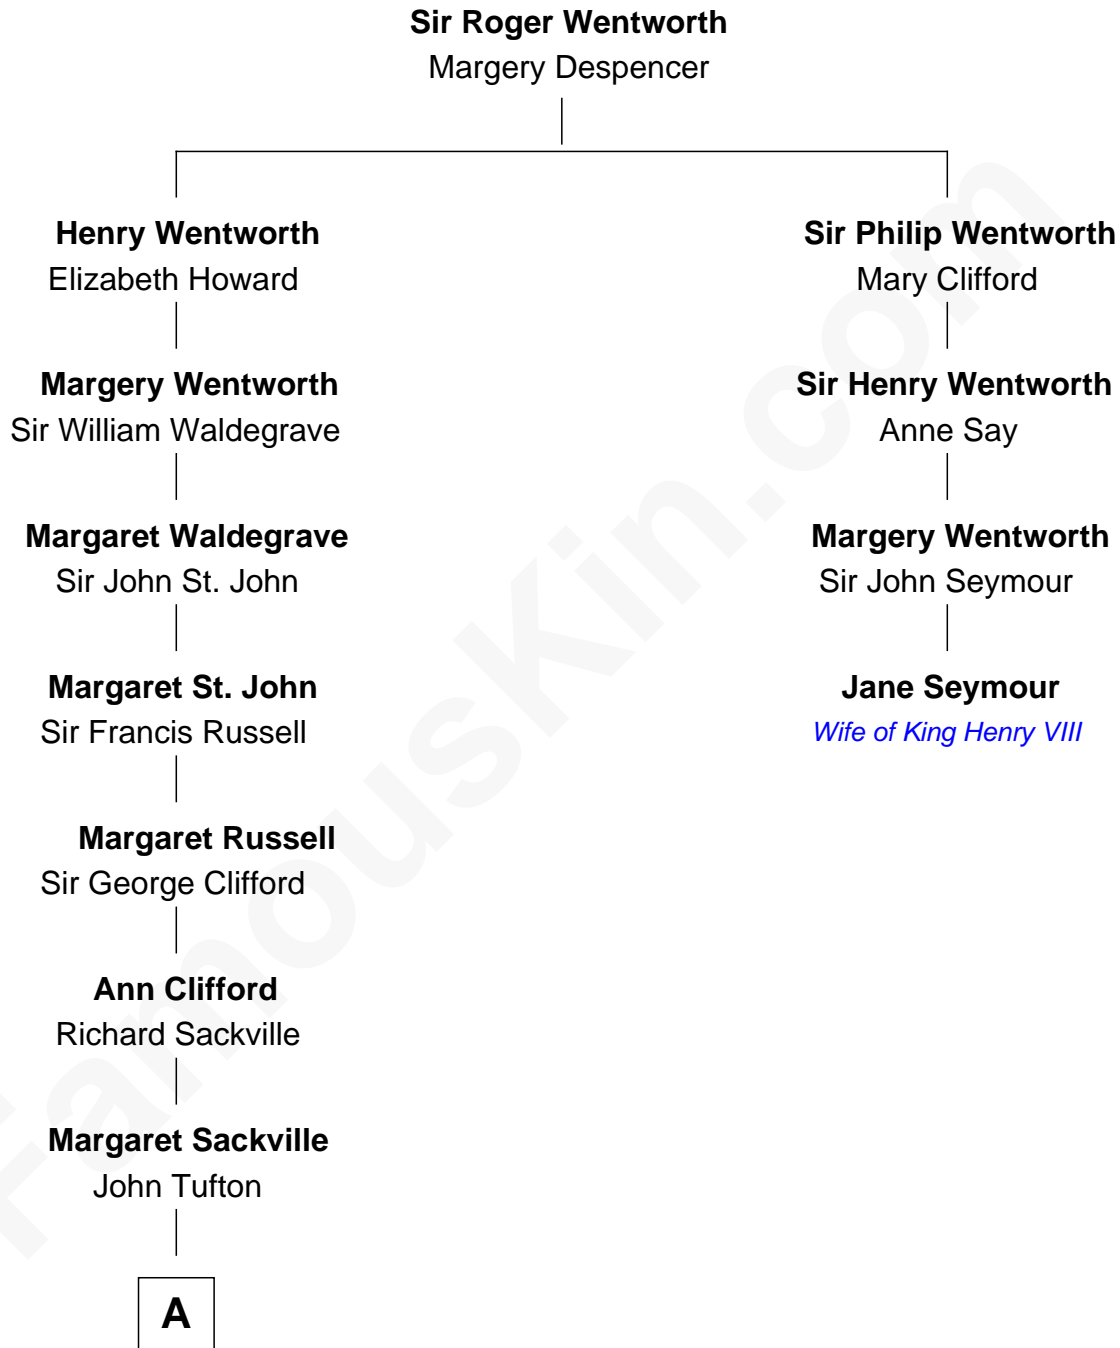

FamousKin.com

Relationship Chart of

Kit Harington

TV Actor - "Game of Thrones"

3rd cousin 14 times removed of

Jane Seymour

3rd Wife of King Henry VIII

A

—
Cecily Tufton

Christopher Hatton

—
Anne Hatton

Sir Daniel Finch

—
Charlotte Finch

Charles Seymour

—
Charlotte Seymour

Heneage Finch