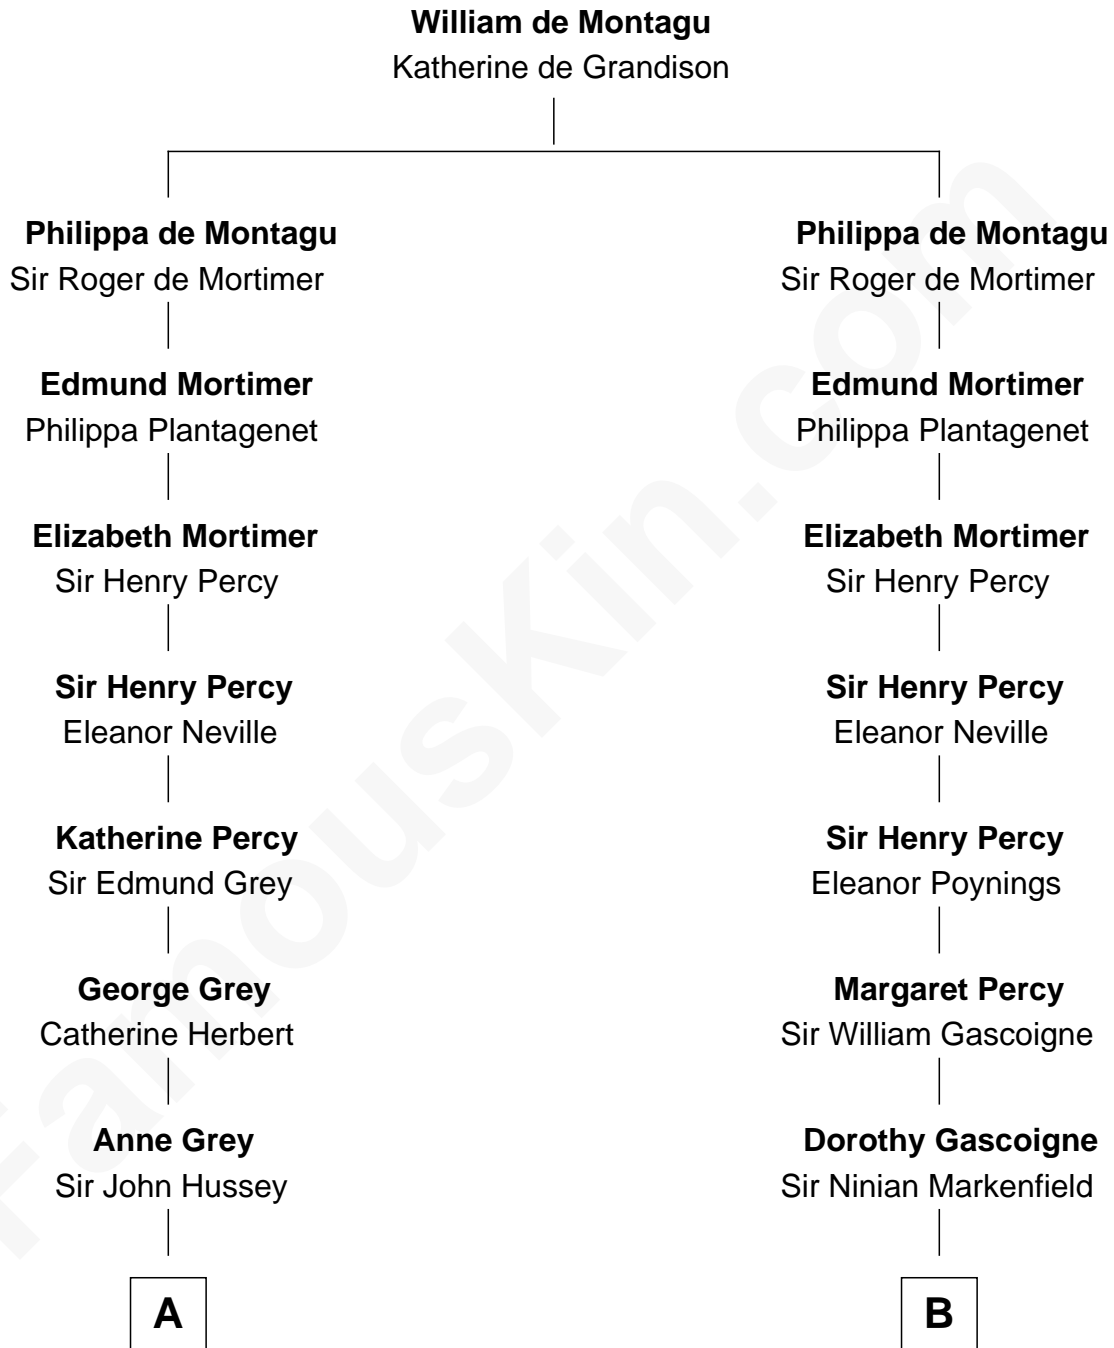

# FamousKin.com Relationship Chart of

**Kit Harington**

TV Actor - "Game of Thrones"

21st cousin of

**John Adams Morgan**

1952 Olympic Sailing Gold Medalist

**C**

**Edward Henry Legge**  
Cordelia Twysden Molesworth

**Lois Marjorie Legge**  
Ernest Wriothesley Denny

**Lavender Cecilia Denny**  
John Charles Dundas Harington

**Sir David Richard Harington**  
Deborah Jane Catesby

**Kit Harington**  
*TV Actor - "Game of Thrones"*

**D**

**Abigail Brown Brooks**  
Charles Francis Adams

**John Quincy Adams**  
Frances Cadwallader Crowninshield

**Charles Francis Adams**  
Frances Lovering

**Catherine Frances Lovering Adams**  
Henry Sturgis Morgan