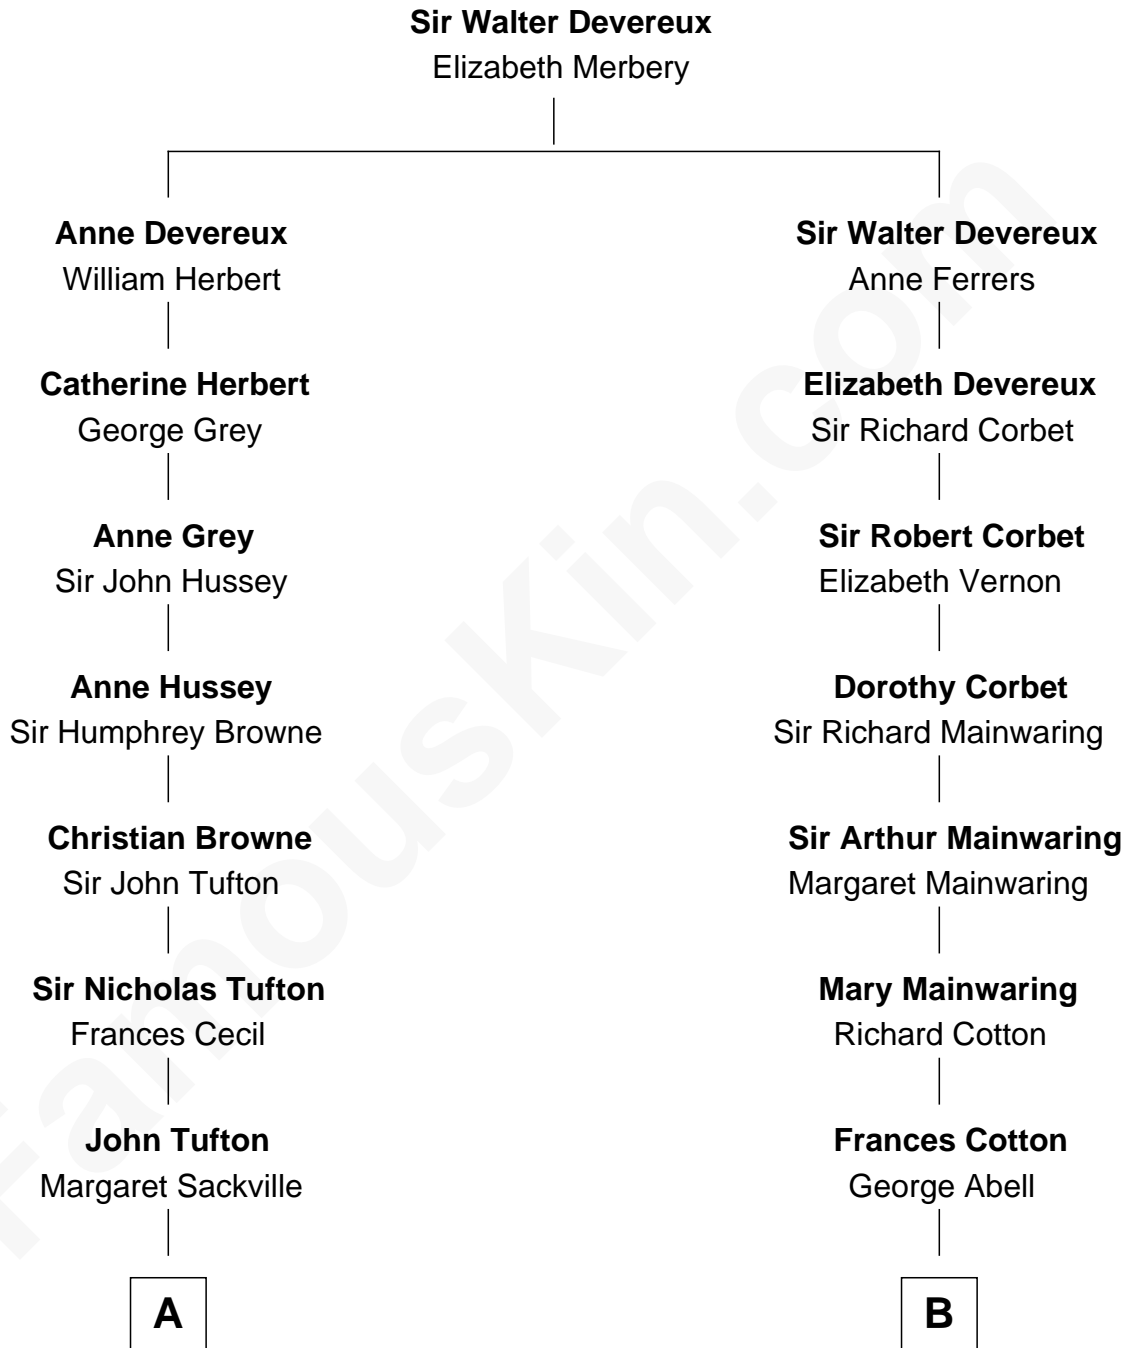

# FamousKin.com Relationship Chart of

**Kit Harington**

TV Actor - "Game of Thrones"

17th cousin of

**John Adams Morgan**

1952 Olympic Sailing Gold Medalist

**A**

**Cecily Tufton**  
Christopher Hatton

**Anne Hatton**  
Sir Daniel Finch

**Charlotte Finch**  
Charles Seymour

**Charlotte Seymour**  
Heneage Finch

**Frances Finch**  
Sir George Legge

**William Legge**  
Frances Barrington

**Edward Henry Legge**  
Cordelia Twysden Molesworth

**Lois Marjorie Legge**  
Ernest Wriothesley Denny

**Lavender Cecilia Denny**  
John Charles Dundas Harington

**Sir David Richard Harington**  
Deborah Jane Catesby

**Kit Harington**

*TV Actor - "Game of Thrones"*