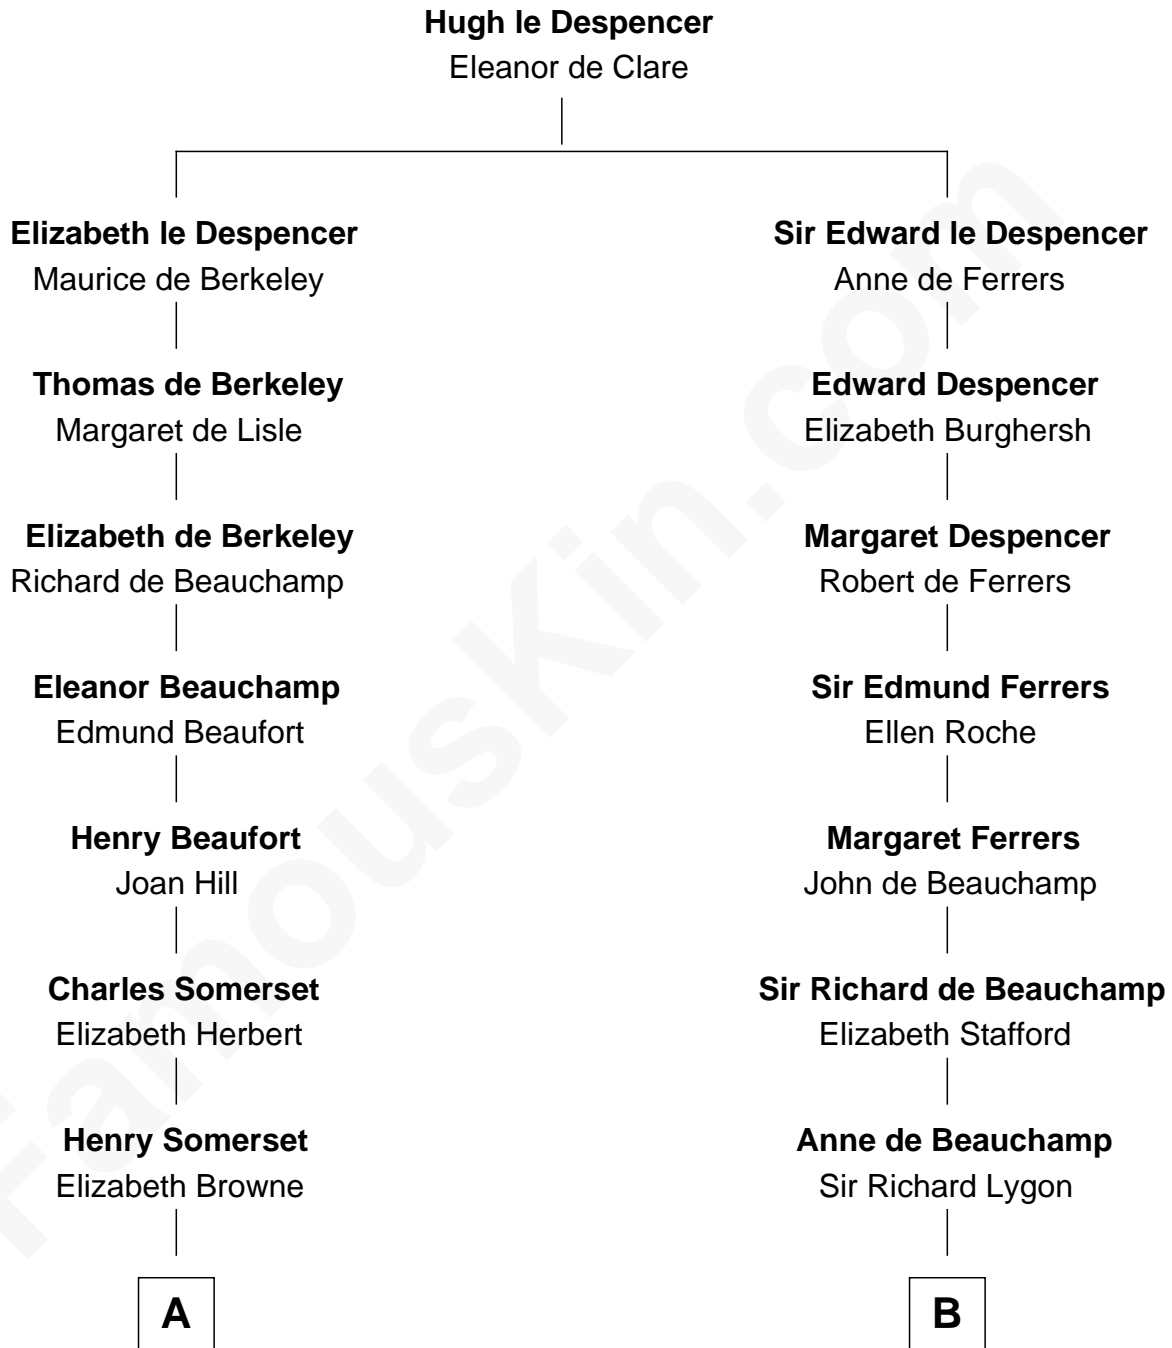

FamousKin.com Relationship Chart of

Kit Harington

TV Actor - "Game of Thrones"

21st cousin of

John Adams Morgan

1952 Olympic Sailing Gold Medalist

C

Edward Henry Legge
Cordelia Twysden Molesworth

Lois Marjorie Legge
Ernest Wriothesley Denny

Lavender Cecilia Denny
John Charles Dundas Harington

Sir David Richard Harington
Deborah Jane Catesby

Kit Harington
TV Actor - "Game of Thrones"

D

Harriet Elizabeth Sears
George Casper Crowninshield