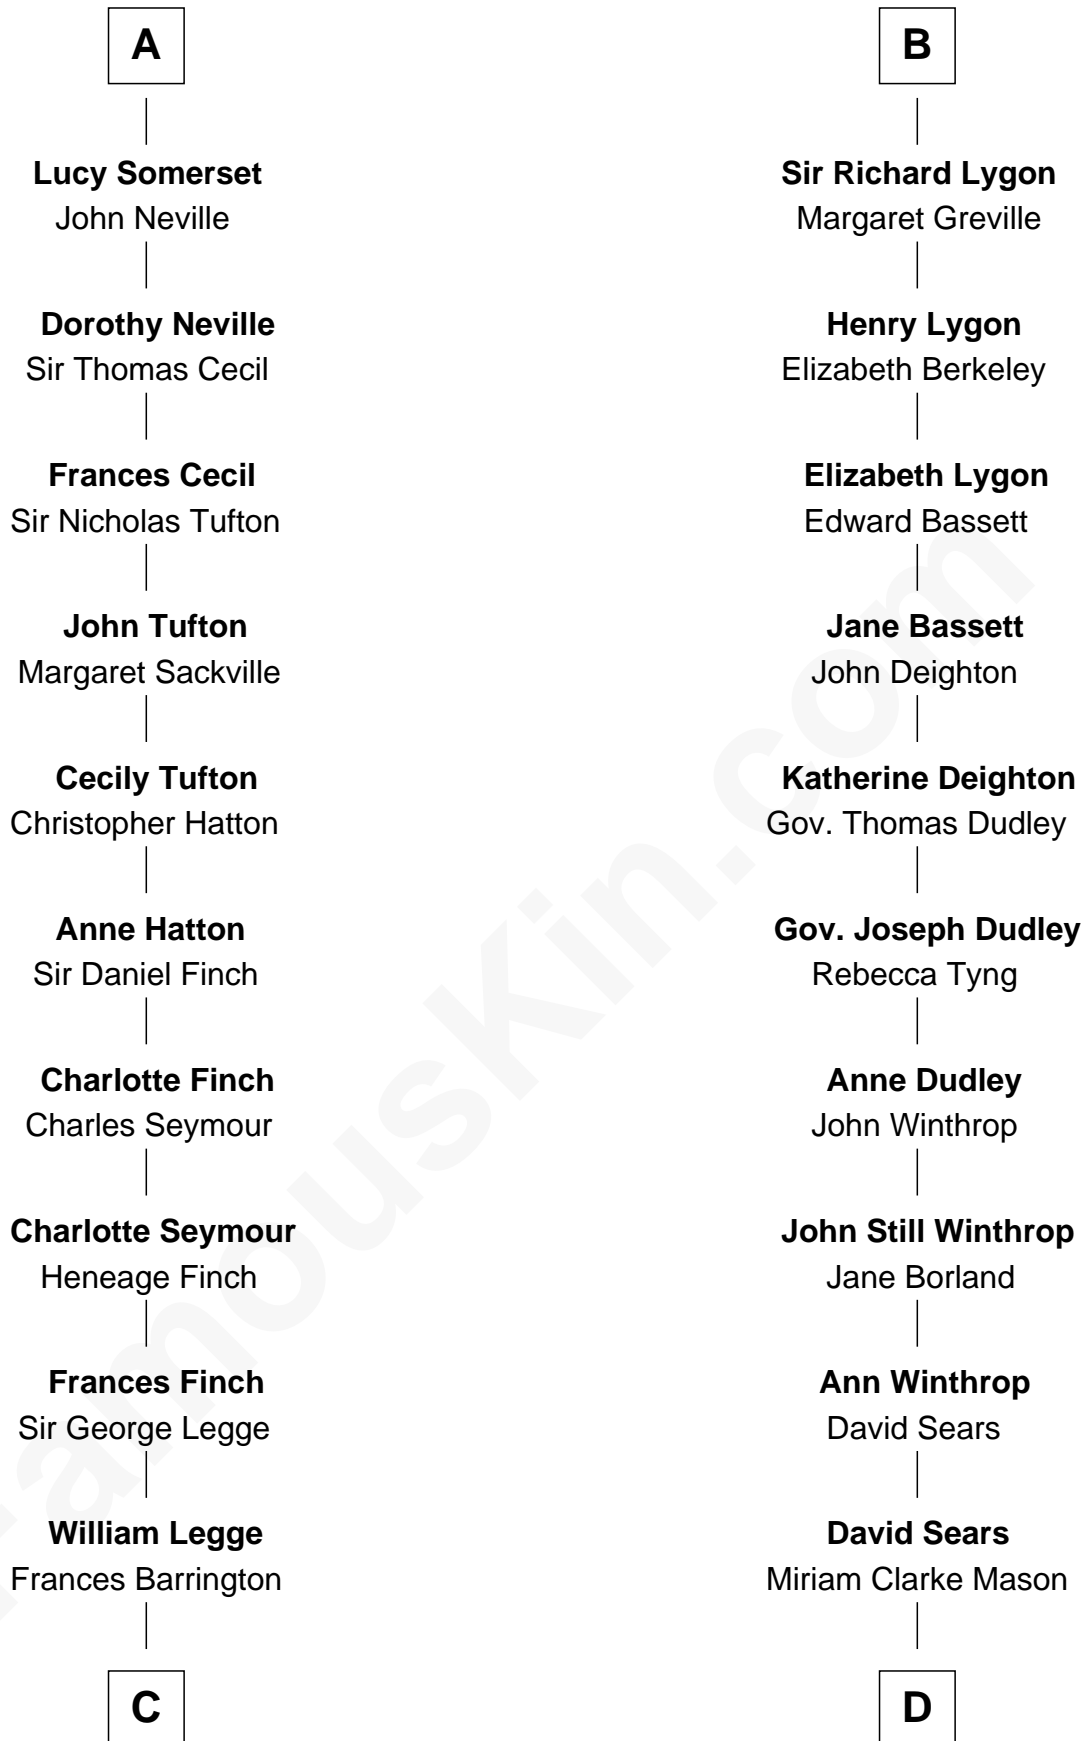

FamousKin.com Relationship Chart of

Kit Harington

TV Actor - "Game of Thrones"

21st cousin of

John Adams Morgan

1952 Olympic Sailing Gold Medalist

C

Edward Henry Legge
Cordelia Twysden Molesworth

Lois Marjorie Legge
Ernest Wriothesley Denny

Lavender Cecilia Denny
John Charles Dundas Harington

Sir David Richard Harington
Deborah Jane Catesby

Kit Harington
TV Actor - "Game of Thrones"

D

Harriet Elizabeth Sears
George Casper Crowninshield