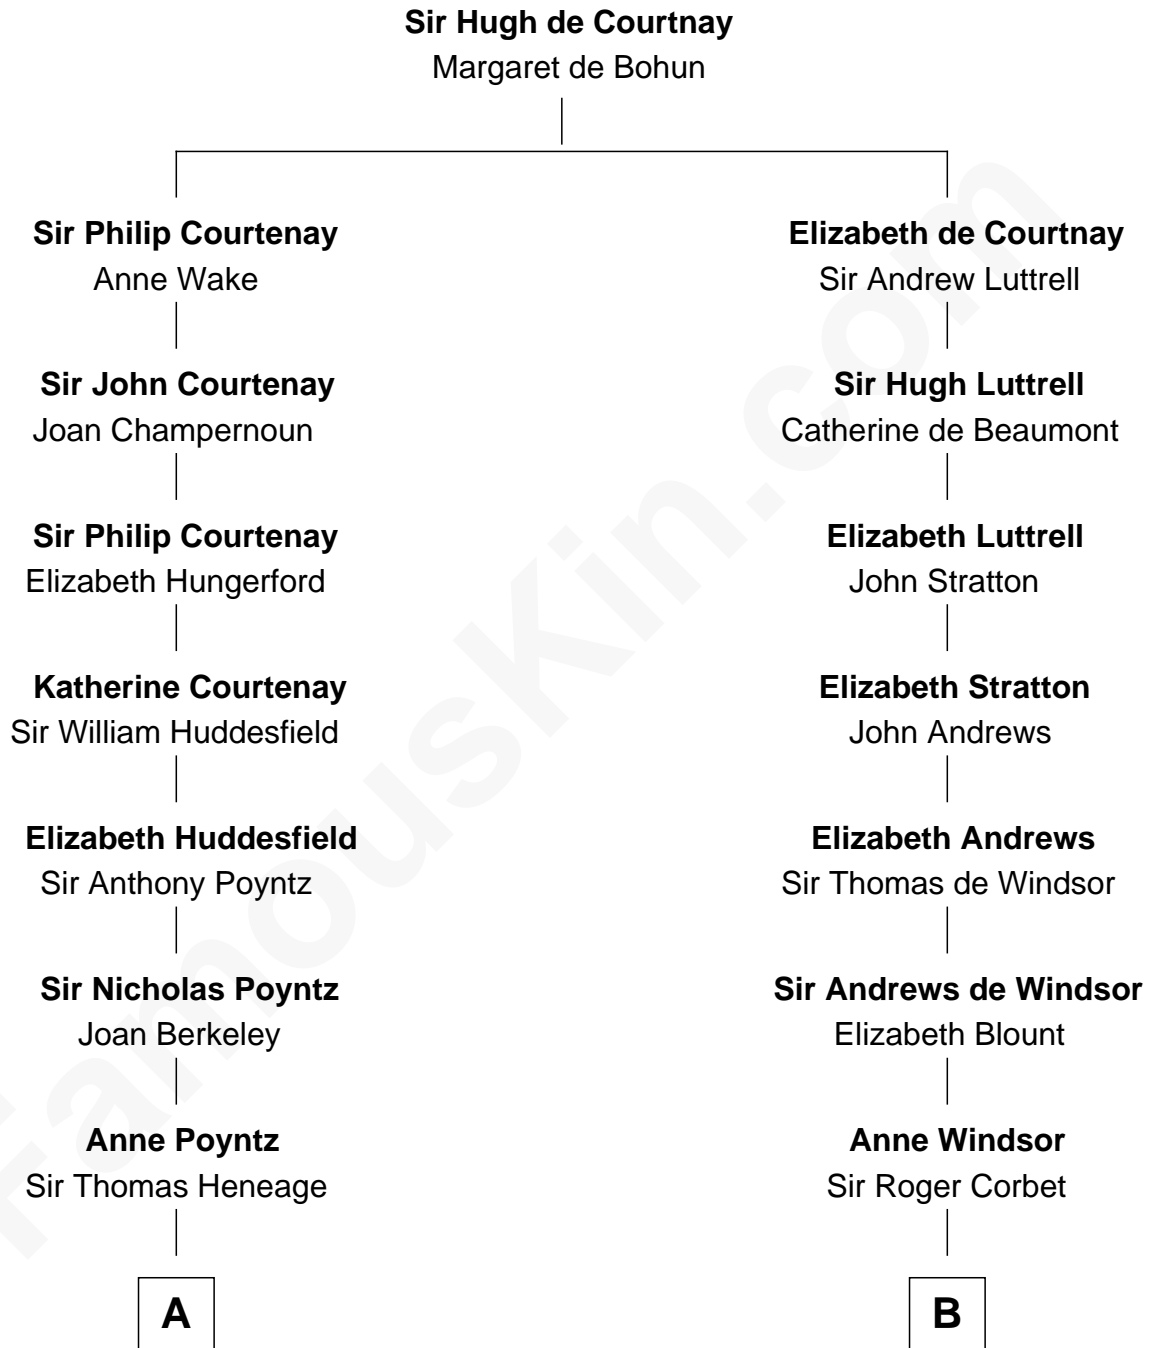

## Relationship Chart of

### Kit Harington

TV Actor - "Game of Thrones"

19th cousin 2 times removed of

**Benedict Cumberbatch**

Movie, Television and Stage Actor

**C**

**Lavender Cecilia Denny**  
John Charles Dundas Harington

**Sir David Richard Harington**  
Deborah Jane Catesby