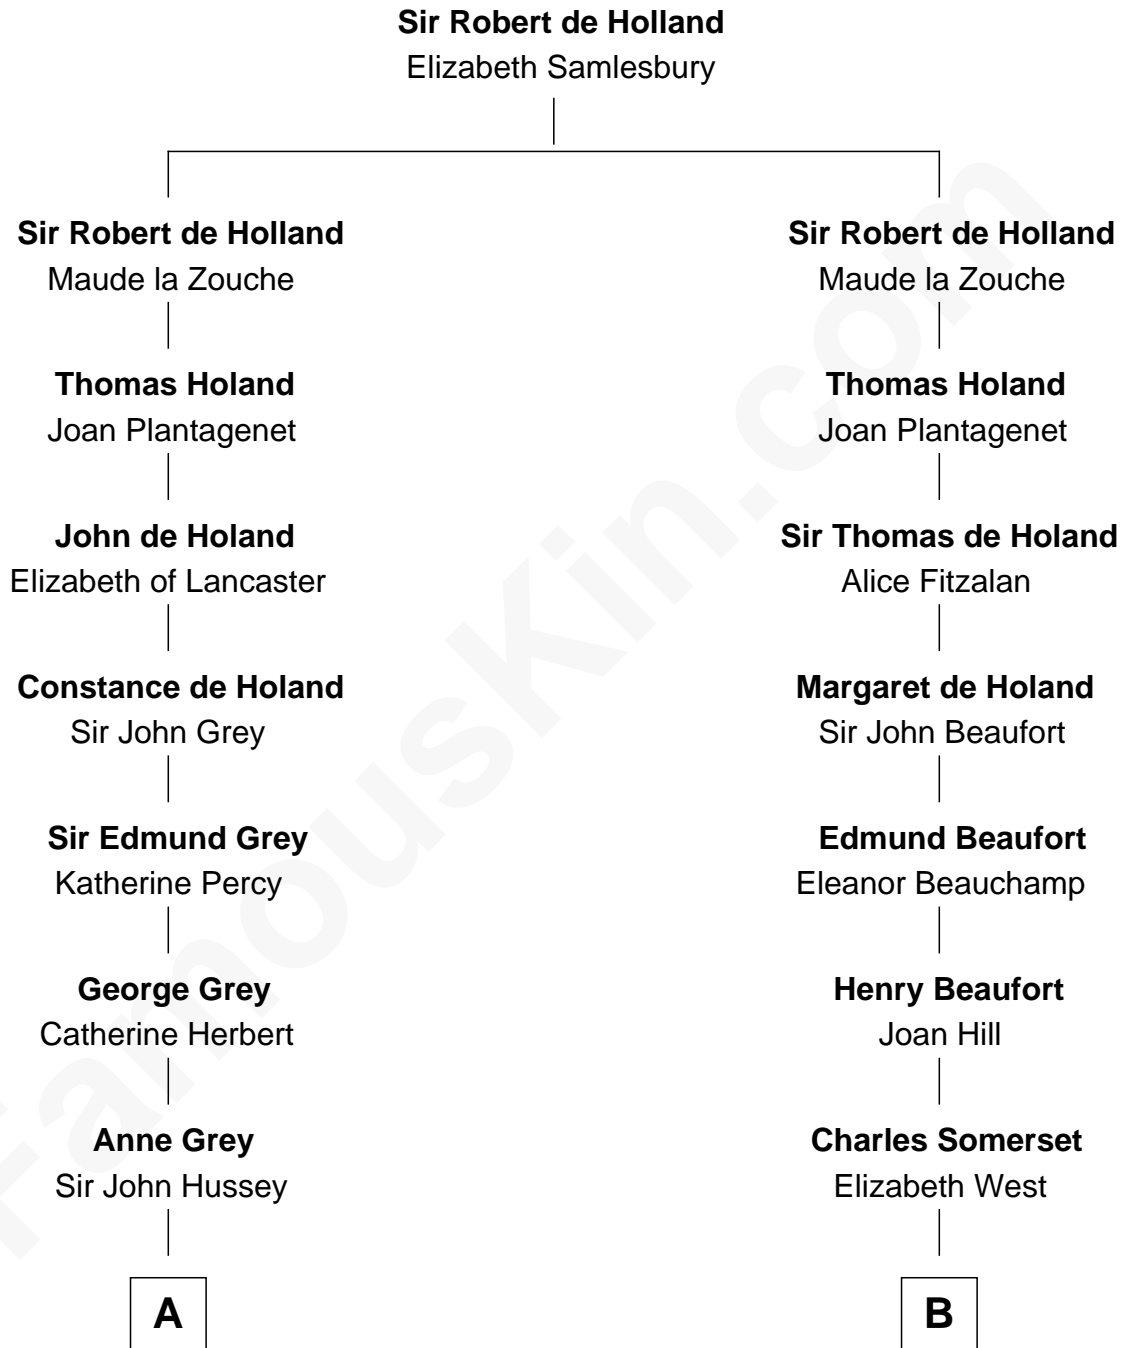

# FamousKin.com Relationship Chart of

**Kit Harington**

TV Actor - "Game of Thrones"

21st cousin of

**Benedict Cumberbatch**

Movie, Television and Stage Actor

**C**

**Edward Henry Legge**  
Cordelia Twysden Molesworth

**Lois Marjorie Legge**  
Ernest Wriothesley Denny

**Lavender Cecilia Denny**  
John Charles Dundas Harington

**Sir David Richard Harington**  
Deborah Jane Catesby

**Kit Harington**  
*TV Actor - "Game of Thrones"*

**D**

**Robert William Cumberbatch**  
Louisa Grace Hanson

**Henry Alfred Cumberbatch**  
Hélène Gertrude Rees

**Henry Carlton Cumberbatch**  
Pauline Ellen Laing Congdon

**Timothy Carlton Congdon Cumberbatch**  
Wanda Ventham