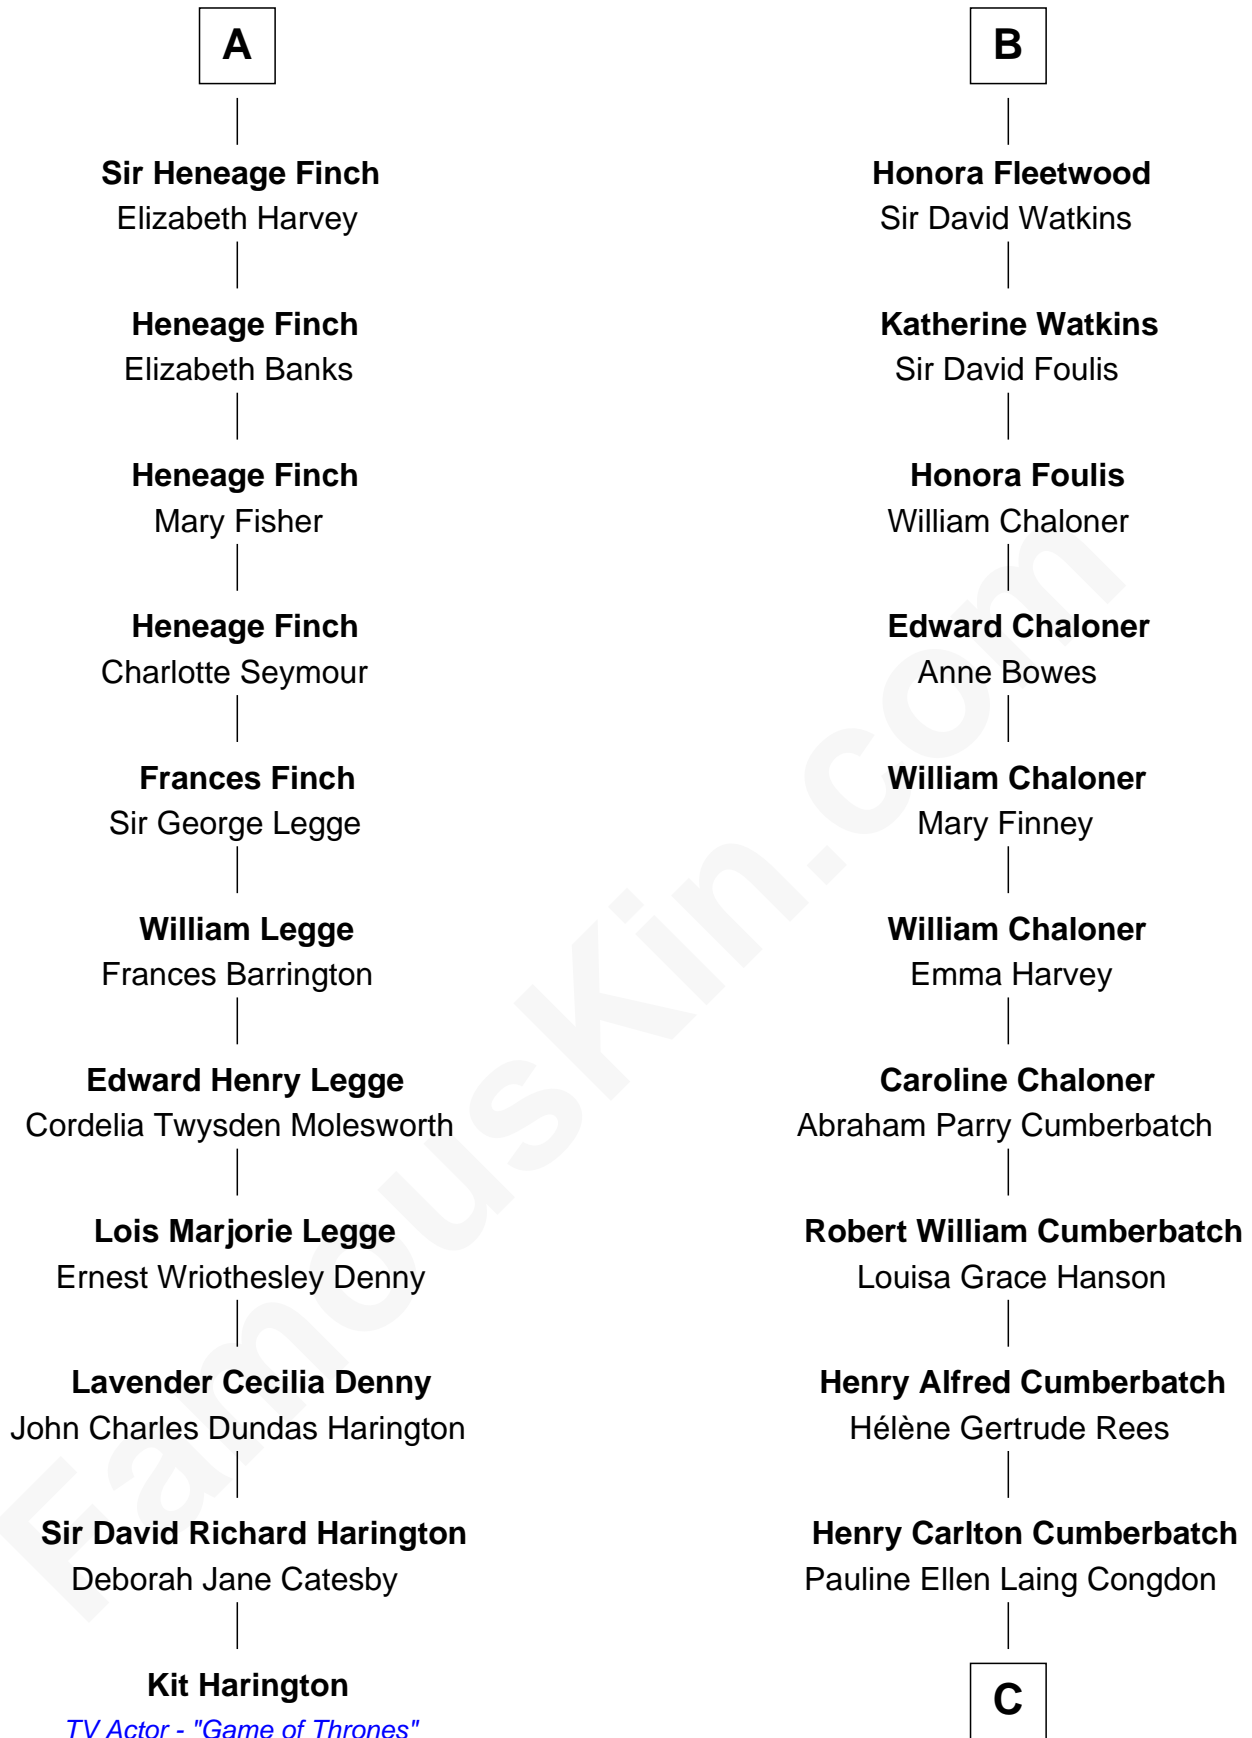

FamousKin.com

Relationship Chart of

Kit Harington

TV Actor - "Game of Thrones"

17th cousin 1 time removed of

Benedict Cumberbatch

Movie, Television and Stage Actor

FamousKin.com