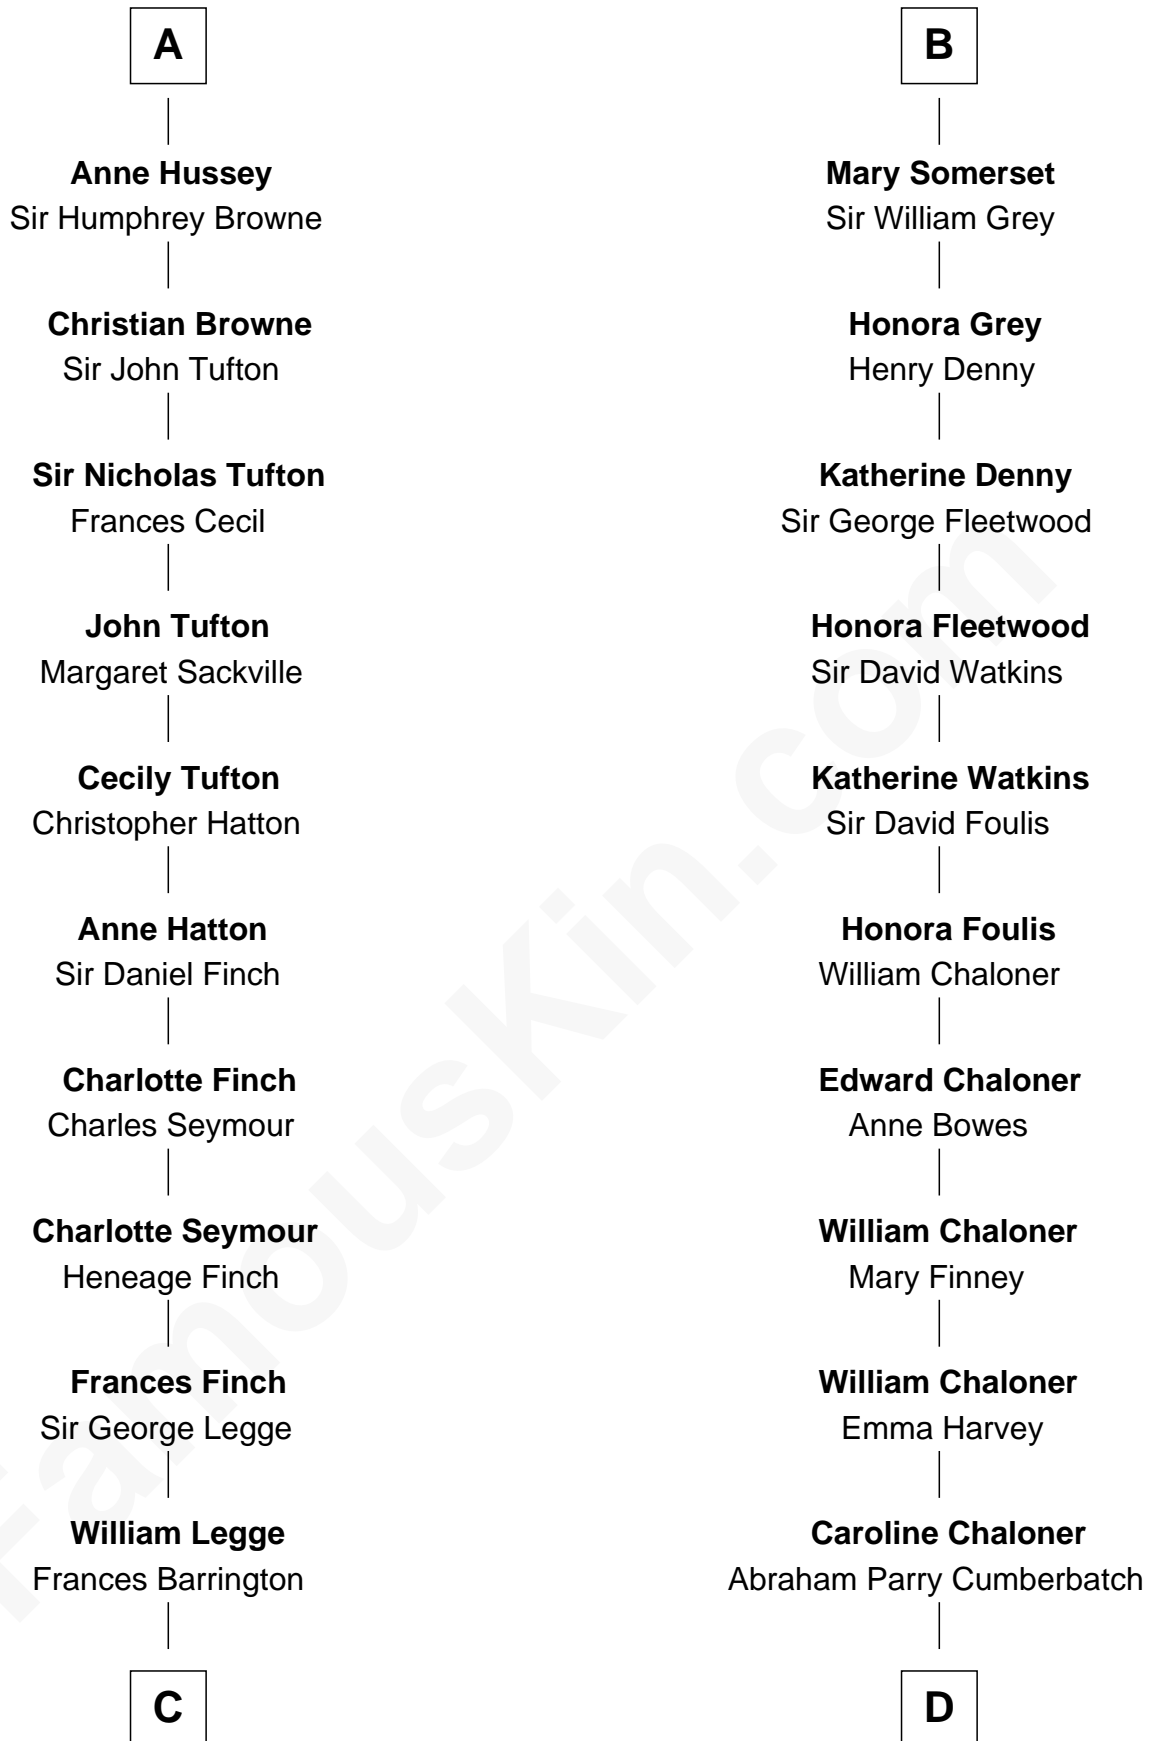

FamousKin.com Relationship Chart of

Kit Harington

TV Actor - "Game of Thrones"

21st cousin of

Benedict Cumberbatch

Movie, Television and Stage Actor

Sir Alan la Zouche

Eleanor de Segrave

Maude la Zouche
Sir Robert de Holland

Thomas Holand
Joan Plantagenet

John de Holand
Elizabeth of Lancaster

Constance de Holand
Sir John Grey

Sir Edmund Grey
Katherine Percy

George Grey
Catherine Herbert

Anne Grey
Sir John Hussey

A

Maude la Zouche
Sir Robert de Holland

Thomas Holand
Joan Plantagenet

Sir Thomas de Holand
Alice Fitzalan

Margaret de Holand
Sir John Beaufort

Edmund Beaufort
Eleanor Beauchamp

Henry Beaufort
Joan Hill

Charles Somerset
Elizabeth West

B

C

Edward Henry Legge
Cordelia Twysden Molesworth

Lois Marjorie Legge
Ernest Wriothesley Denny

Lavender Cecilia Denny
John Charles Dundas Harington

Sir David Richard Harington
Deborah Jane Catesby

Kit Harington
TV Actor - "Game of Thrones"