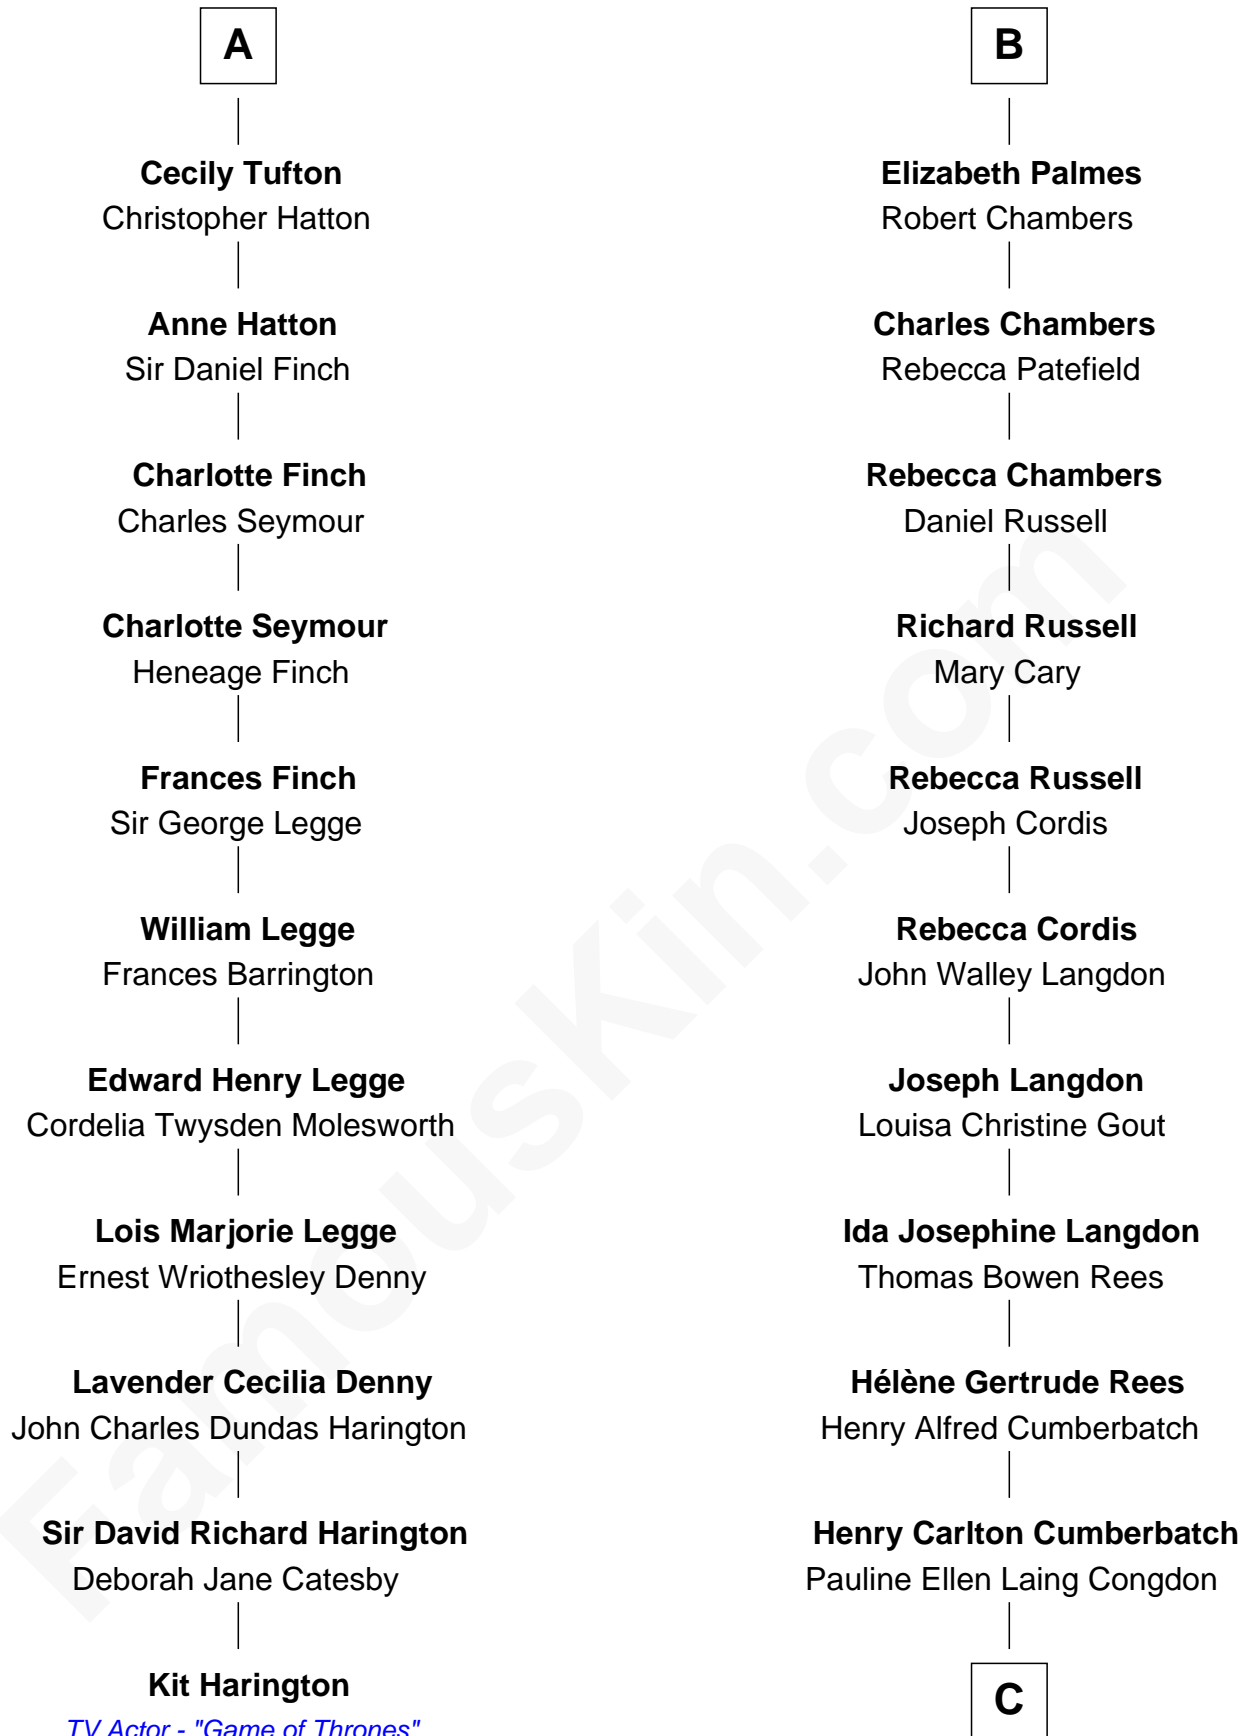

FamousKin.com

Relationship Chart of

Kit Harington

TV Actor - "Game of Thrones"

17th cousin 1 time removed of

Benedict Cumberbatch

Movie, Television and Stage Actor

FamousKin.com