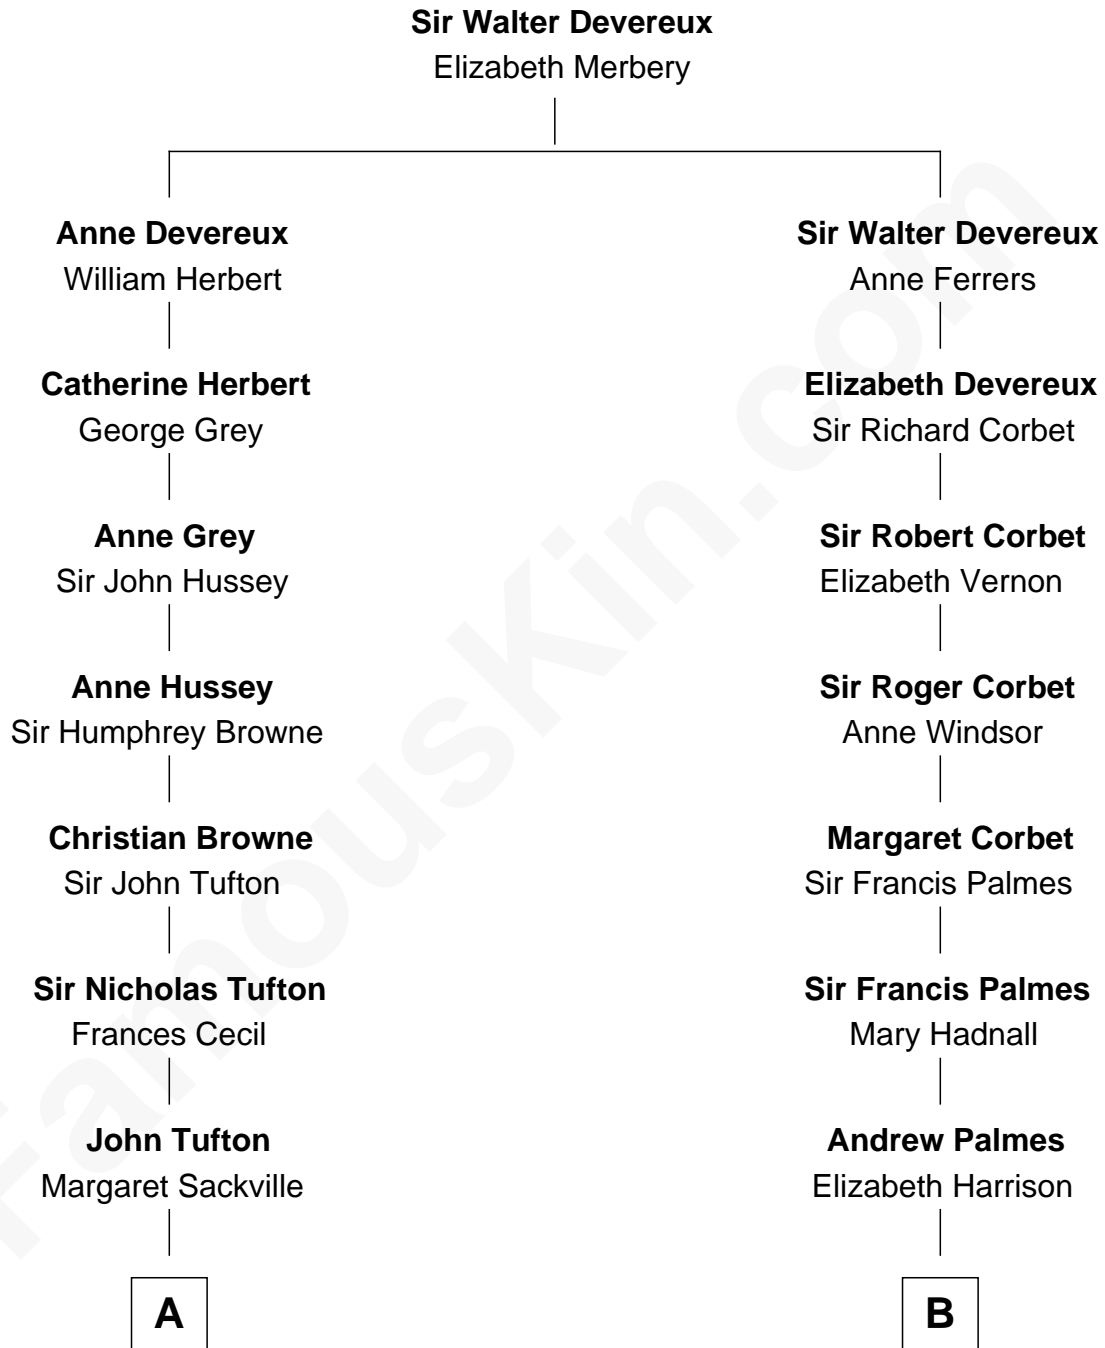

FamousKin.com

Relationship Chart of

Kit Harington

TV Actor - "Game of Thrones"

17th cousin 1 time removed of

Benedict Cumberbatch

Movie, Television and Stage Actor

FamousKin.com