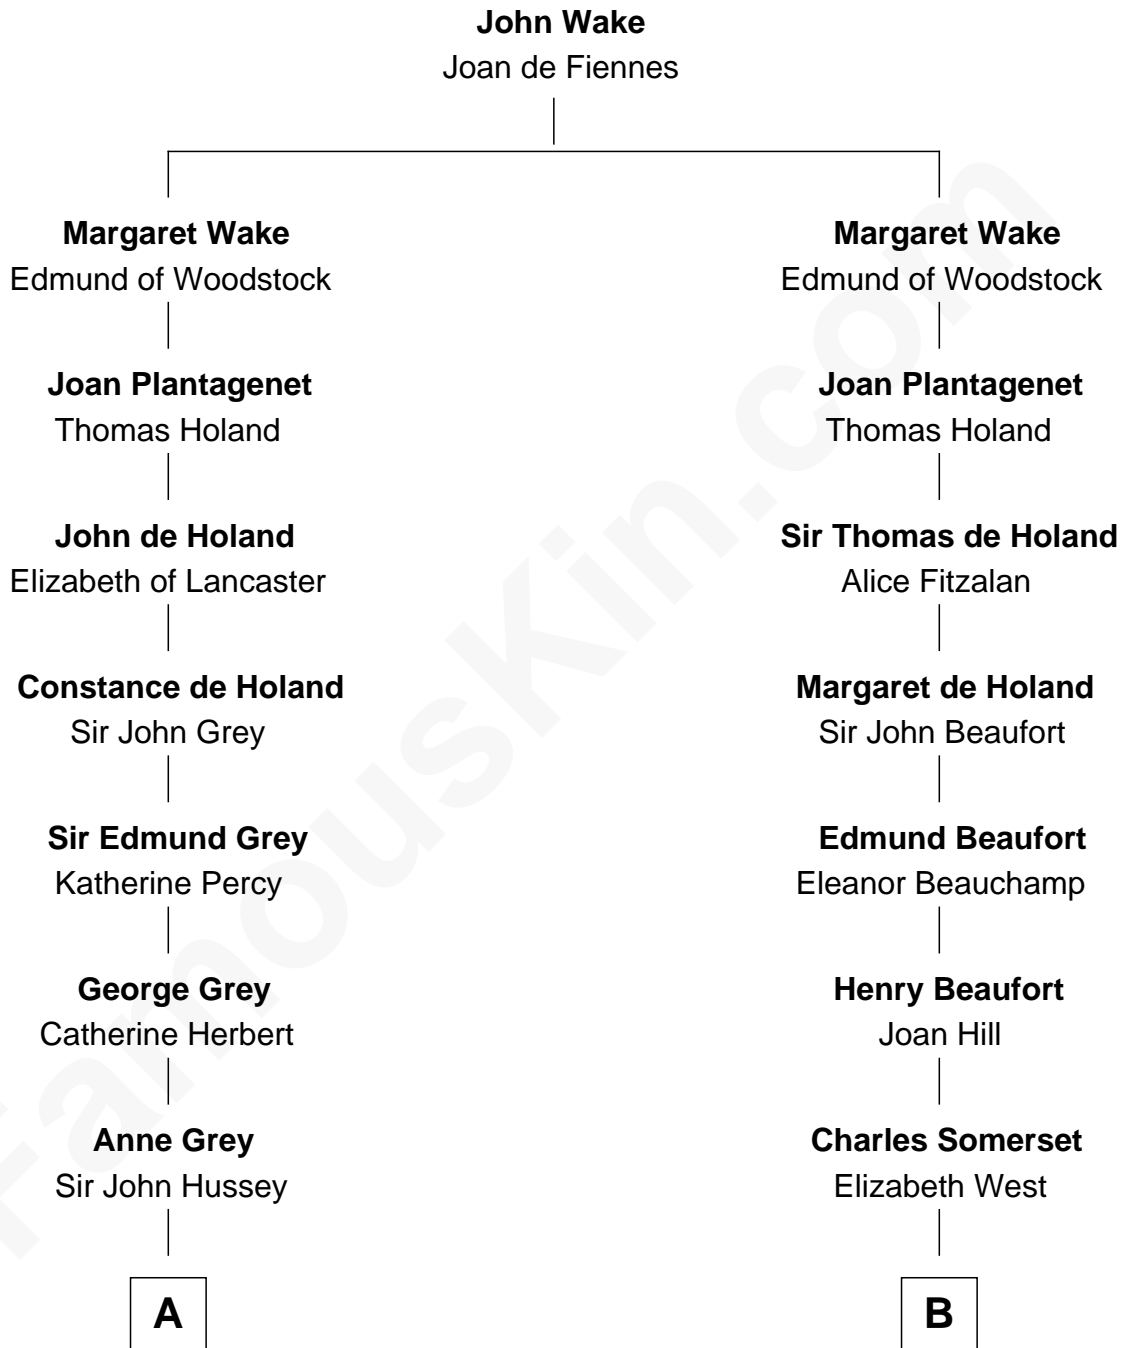

FamousKin.com

Relationship Chart of

Kit Harington

TV Actor - "Game of Thrones"

21st cousin of

Benedict Cumberbatch

Movie, Television and Stage Actor

C

Edward Henry Legge
Cordelia Twysden Molesworth

Lois Marjorie Legge
Ernest Wriothesley Denny

Lavender Cecilia Denny
John Charles Dundas Harington

Sir David Richard Harington
Deborah Jane Catesby

Kit Harington
TV Actor - "Game of Thrones"