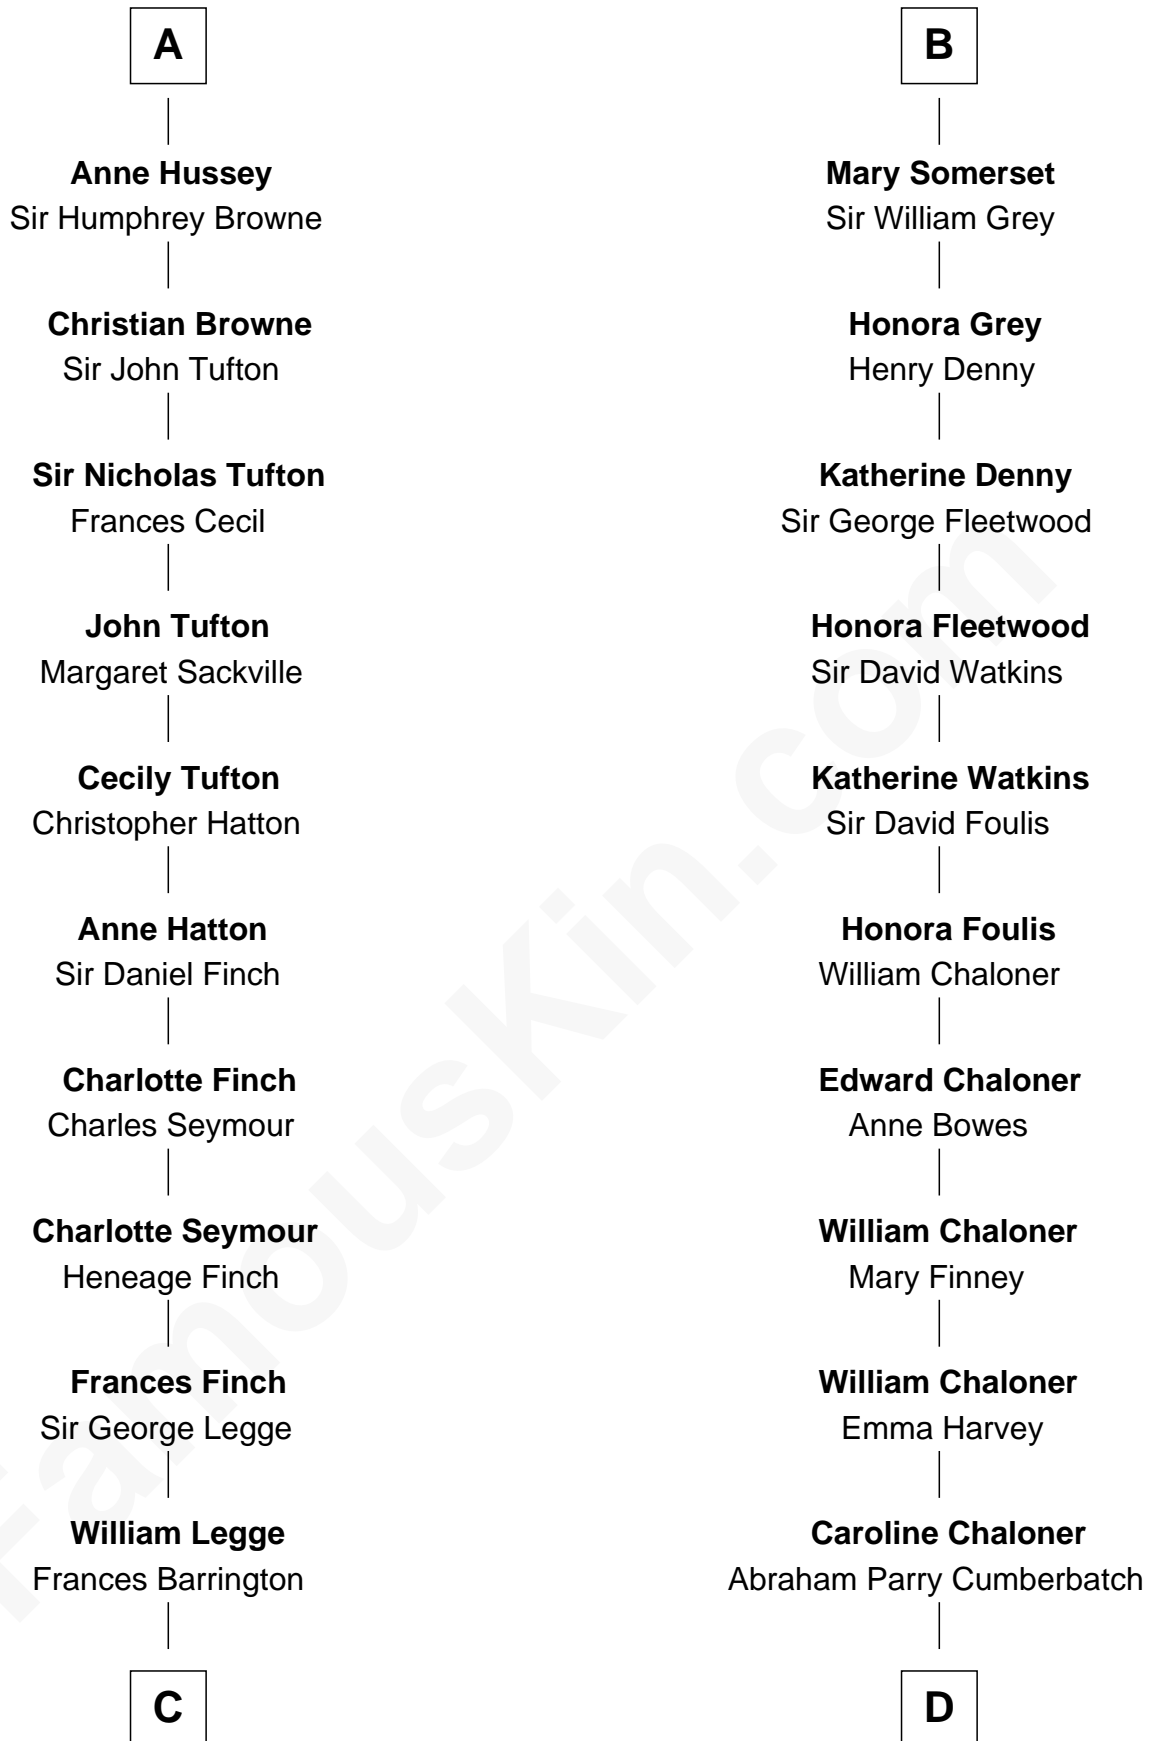

FamousKin.com

Relationship Chart of

Kit Harington

TV Actor - "Game of Thrones"

21st cousin of

Benedict Cumberbatch

Movie, Television and Stage Actor

C

Edward Henry Legge
Cordelia Twysden Molesworth

Lois Marjorie Legge
Ernest Wriothesley Denny

Lavender Cecilia Denny
John Charles Dundas Harington

Sir David Richard Harington
Deborah Jane Catesby

Kit Harington
TV Actor - "Game of Thrones"

D

Robert William Cumberbatch
Louisa Grace Hanson

Henry Alfred Cumberbatch
Hélène Gertrude Rees

Henry Carlton Cumberbatch
Pauline Ellen Laing Congdon

Timothy Carlton Congdon Cumberbatch
Wanda Ventham

Benedict Cumberbatch
Movie, Television and Stage Actor