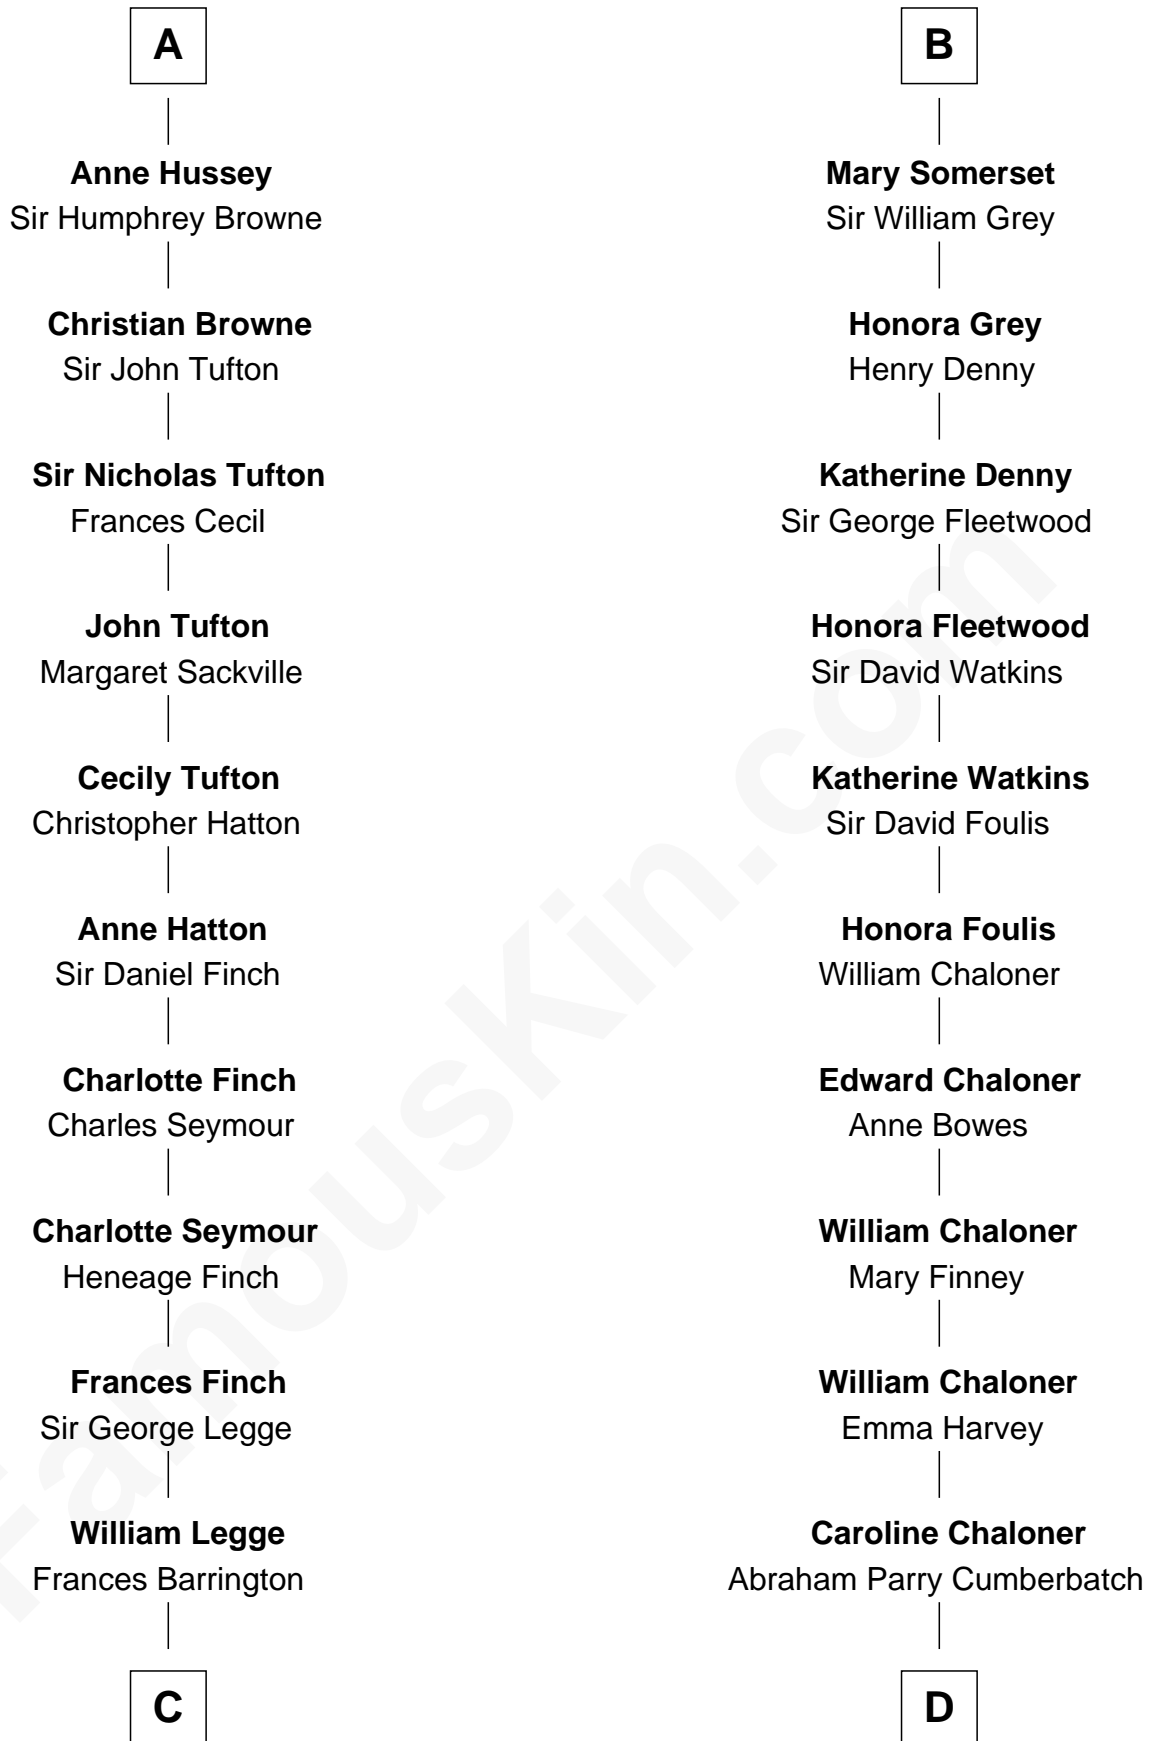

# FamousKin.com Relationship Chart of

**Kit Harington**

TV Actor - "Game of Thrones"

21st cousin of

**Benedict Cumberbatch**

Movie, Television and Stage Actor

**C**

**Edward Henry Legge**  
Cordelia Twysden Molesworth

**Lois Marjorie Legge**  
Ernest Wriothesley Denny

**Lavender Cecilia Denny**  
John Charles Dundas Harington

**Sir David Richard Harington**  
Deborah Jane Catesby

**Kit Harington**  
*TV Actor - "Game of Thrones"*

**D**

**Robert William Cumberbatch**  
Louisa Grace Hanson

**Henry Alfred Cumberbatch**  
Hélène Gertrude Rees

**Henry Carlton Cumberbatch**  
Pauline Ellen Laing Congdon

**Timothy Carlton Congdon Cumberbatch**  
Wanda Ventham