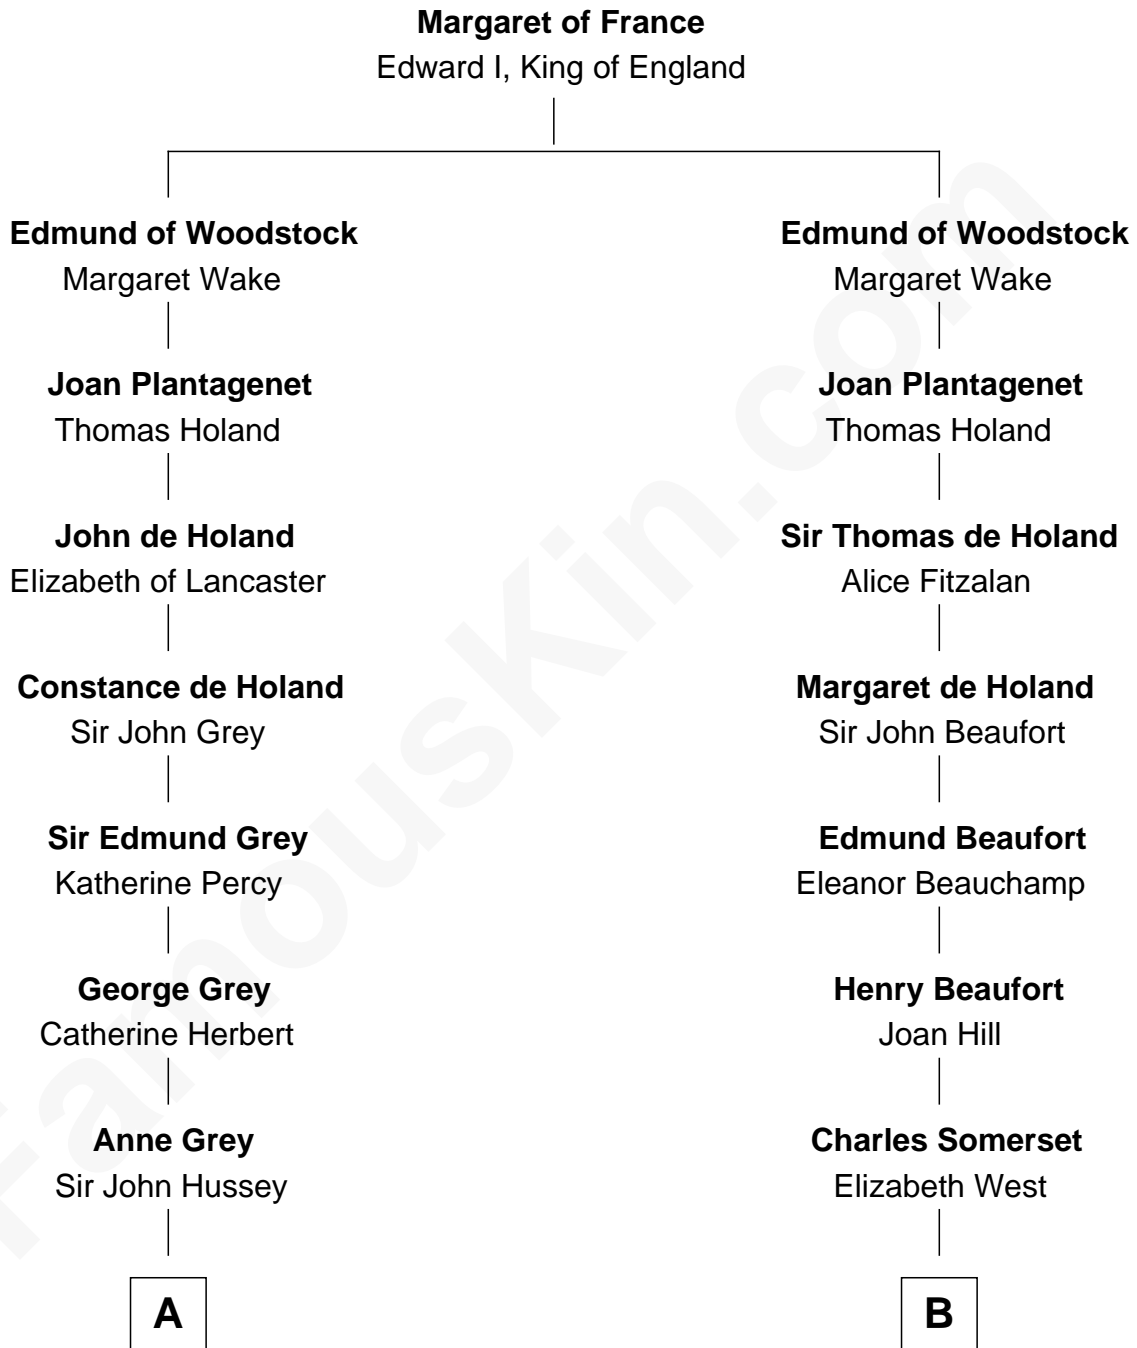

# FamousKin.com Relationship Chart of

**Kit Harington**

TV Actor - "Game of Thrones"

21st cousin of

**Benedict Cumberbatch**

Movie, Television and Stage Actor

**C**

**Edward Henry Legge**  
Cordelia Twysden Molesworth

**Lois Marjorie Legge**  
Ernest Wriothesley Denny

**Lavender Cecilia Denny**  
John Charles Dundas Harington

**Sir David Richard Harington**  
Deborah Jane Catesby

**Kit Harington**  
*TV Actor - "Game of Thrones"*

**D**

**Robert William Cumberbatch**  
Louisa Grace Hanson

**Henry Alfred Cumberbatch**  
Hélène Gertrude Rees

**Henry Carlton Cumberbatch**  
Pauline Ellen Laing Congdon

**Timothy Carlton Congdon Cumberbatch**  
Wanda Ventham