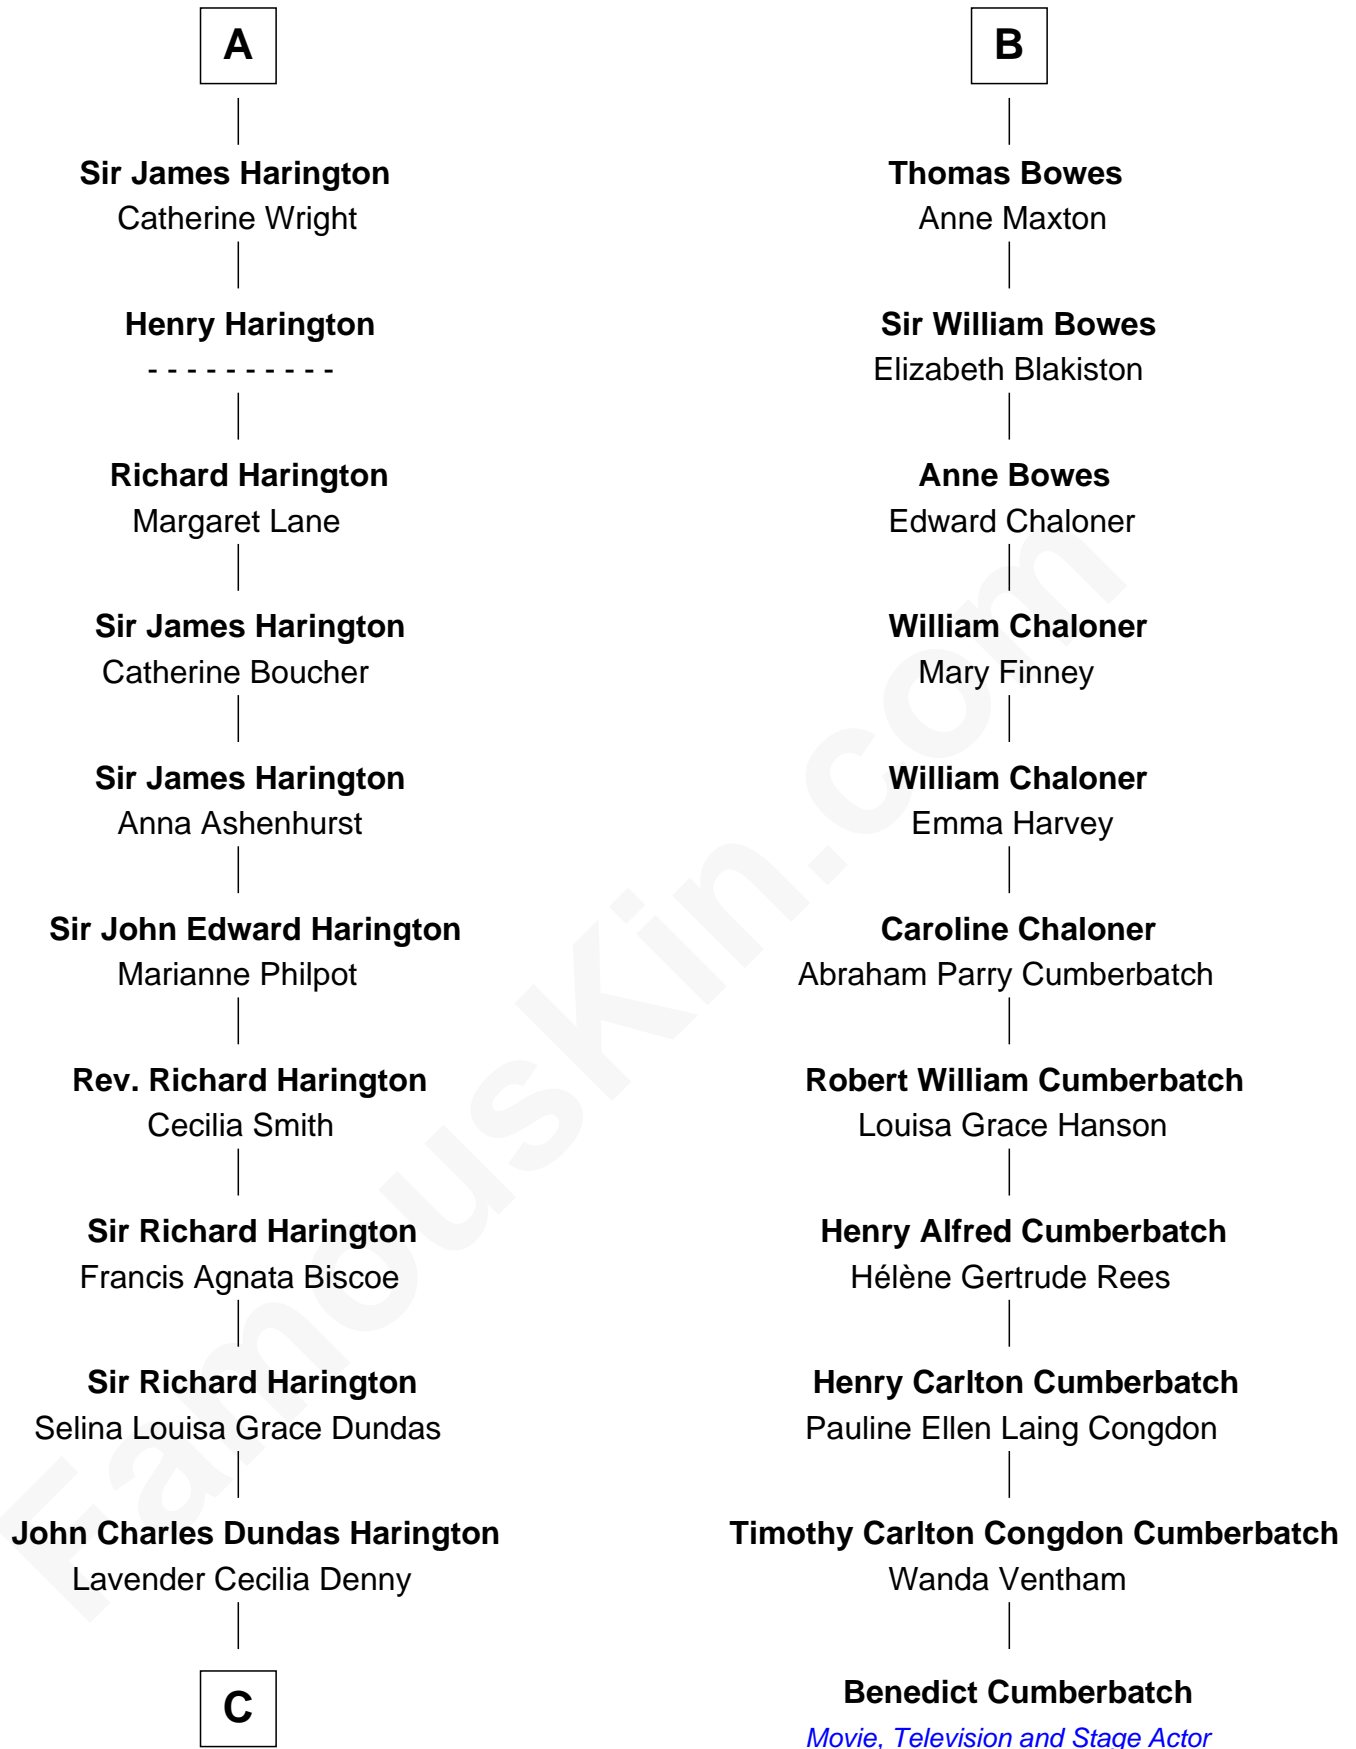

FamousKin.com

Relationship Chart of

Kit Harington

TV Actor - "Game of Thrones"

17th cousin 1 time removed of

Benedict Cumberbatch

Movie, Television and Stage Actor

Sir Robert Goushill

Joan Goushill

Sir Thomas Stanley

Margaret Stanley

Sir William Troutbeck

Adam Troutbeck

Joan Molyneux

Margaret Troutbeck

Sir John Talbot

Sir John Talbot

Frances Giffard

Jane Talbot

Sir George Bowes

Thomas Bowes

Anne Warcop

B

C