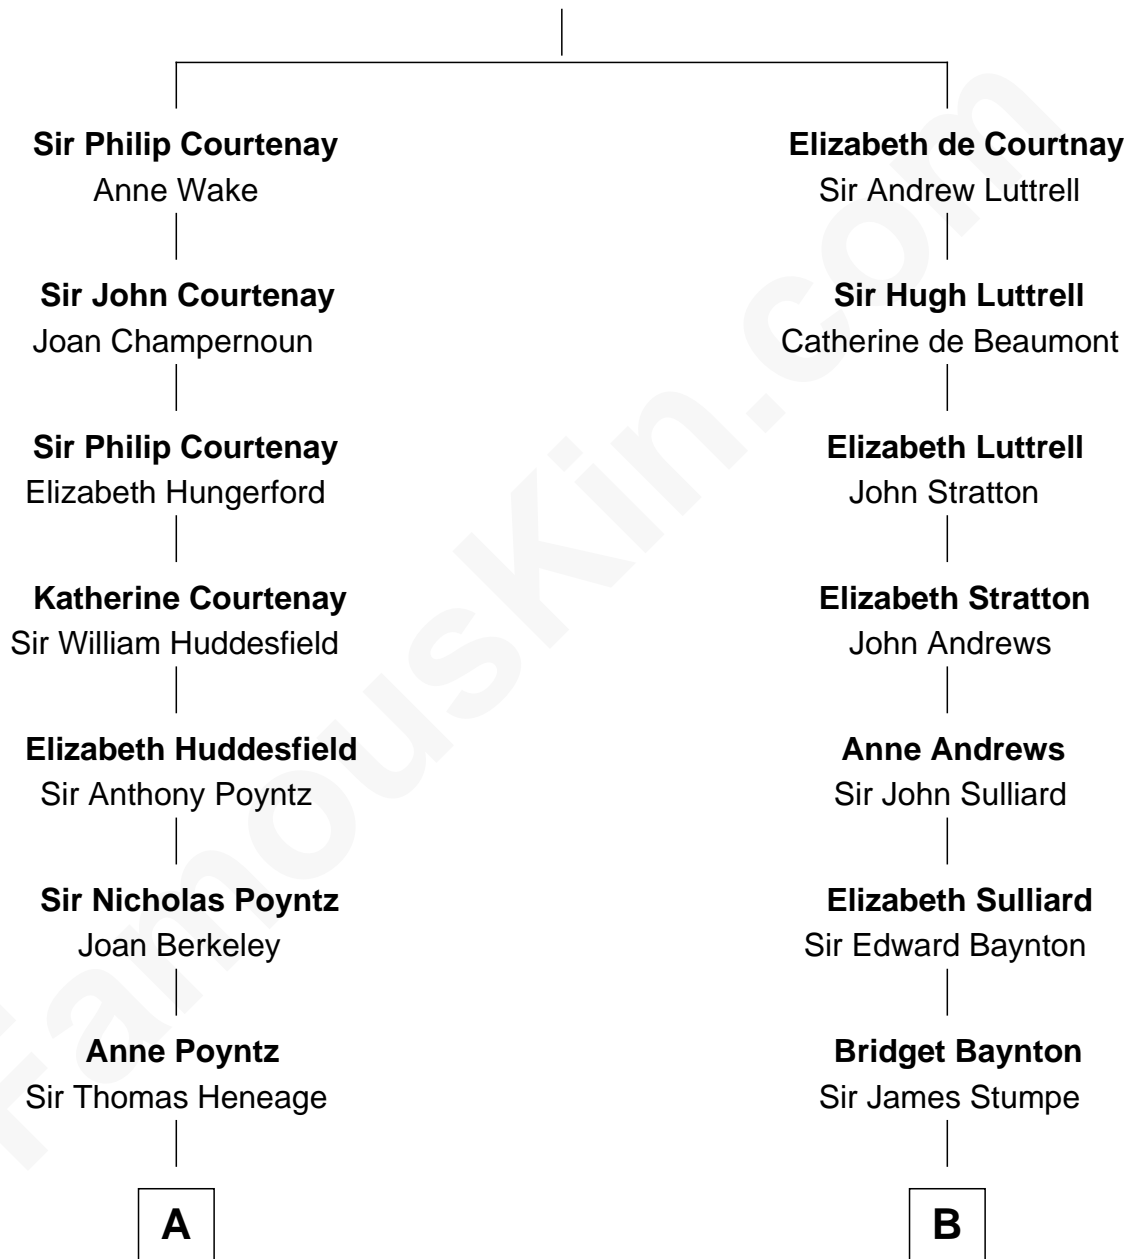

## Relationship Chart of

### Kit Harington

TV Actor - "Game of Thrones"

19th cousin 1 time removed of

### Queen Elizabeth II

Queen of the United Kingdom

**Sir Hugh de Courtenay**

Margaret de Bohun

**C**

**Lavender Cecilia Denny**  
John Charles Dundas Harington

**Sir David Richard Harington**  
Deborah Jane Catesby