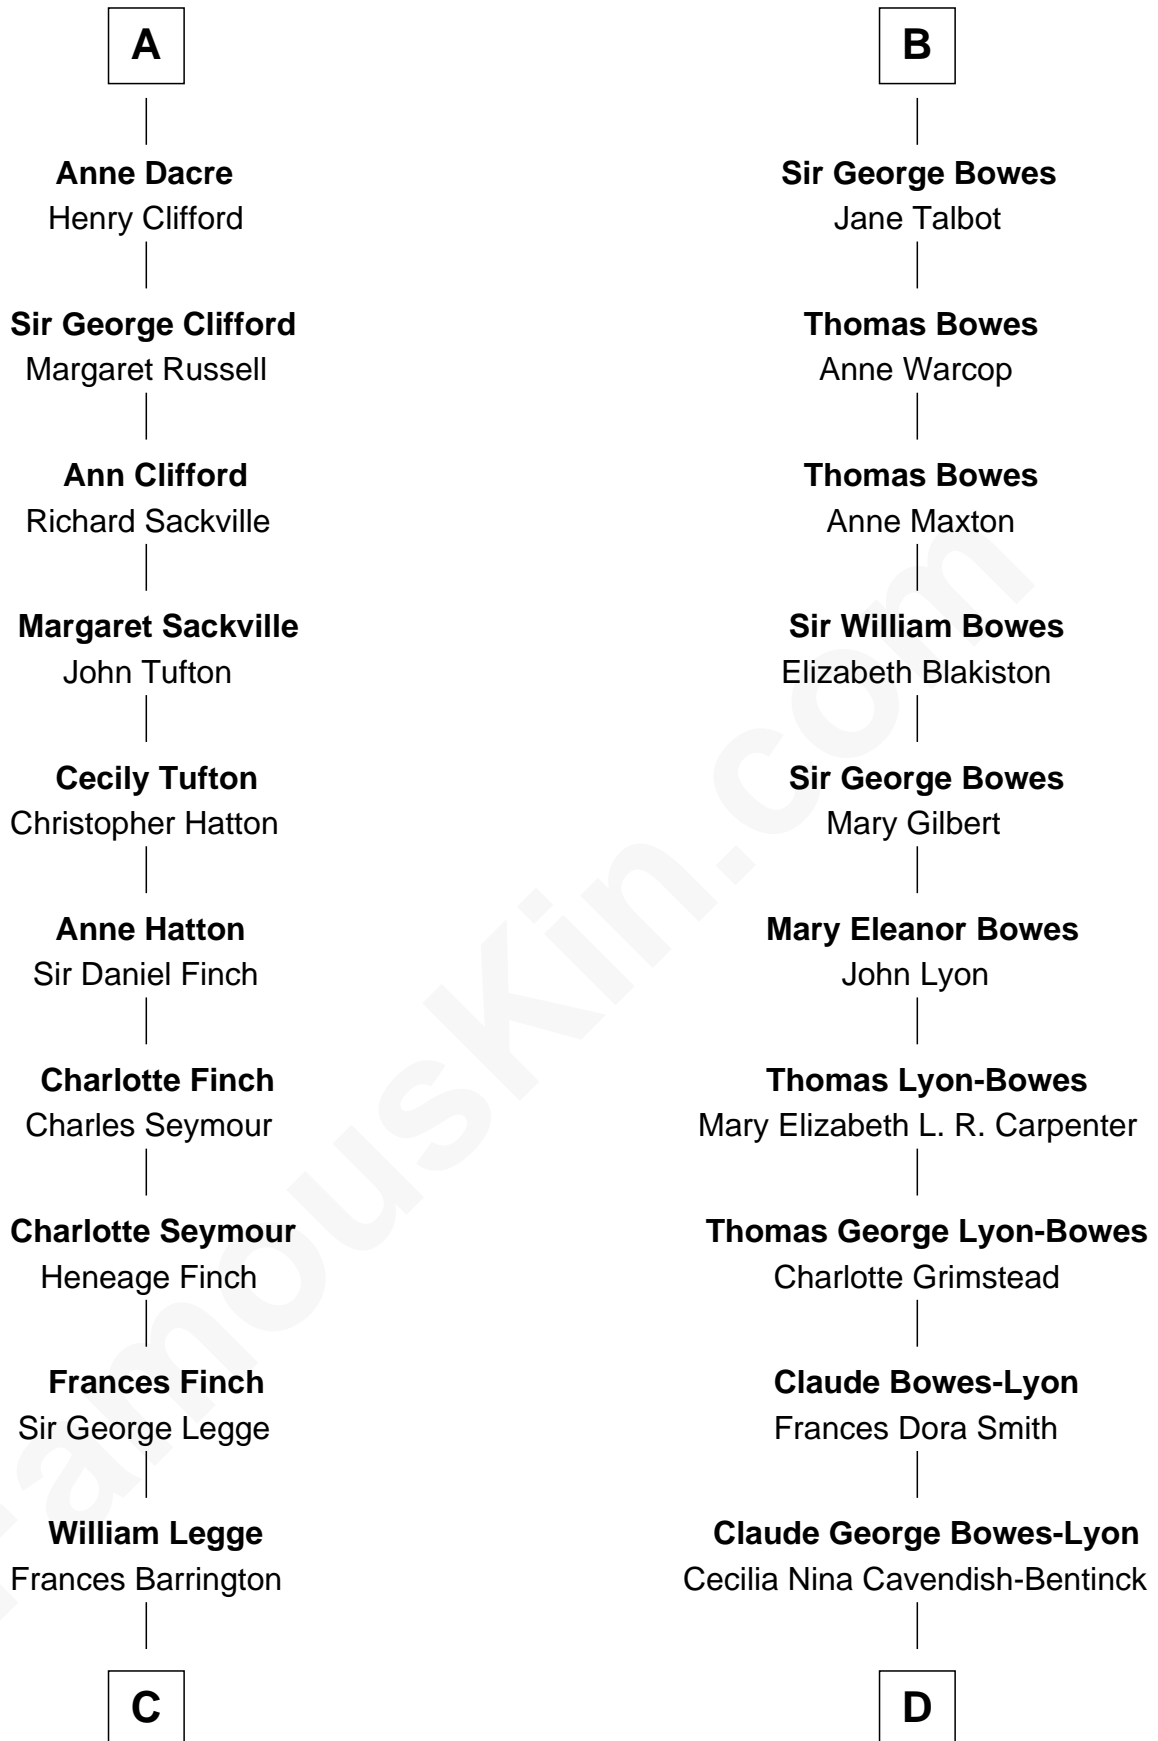

FamousKin.com

Relationship Chart of

Kit Harington

TV Actor - "Game of Thrones"

18th cousin 3 times removed of

Queen Elizabeth II

Queen of the United Kingdom

C

Edward Henry Legge
Cordelia Twysden Molesworth

Lois Marjorie Legge
Ernest Wriothesley Denny

Lavender Cecilia Denny
John Charles Dundas Harington

Sir David Richard Harington
Deborah Jane Catesby

Kit Harington
TV Actor - "Game of Thrones"

D

Elizabeth Bowes-Lyon
George VI, King of the United Kingdom

Queen Elizabeth II
Queen of the United Kingdom