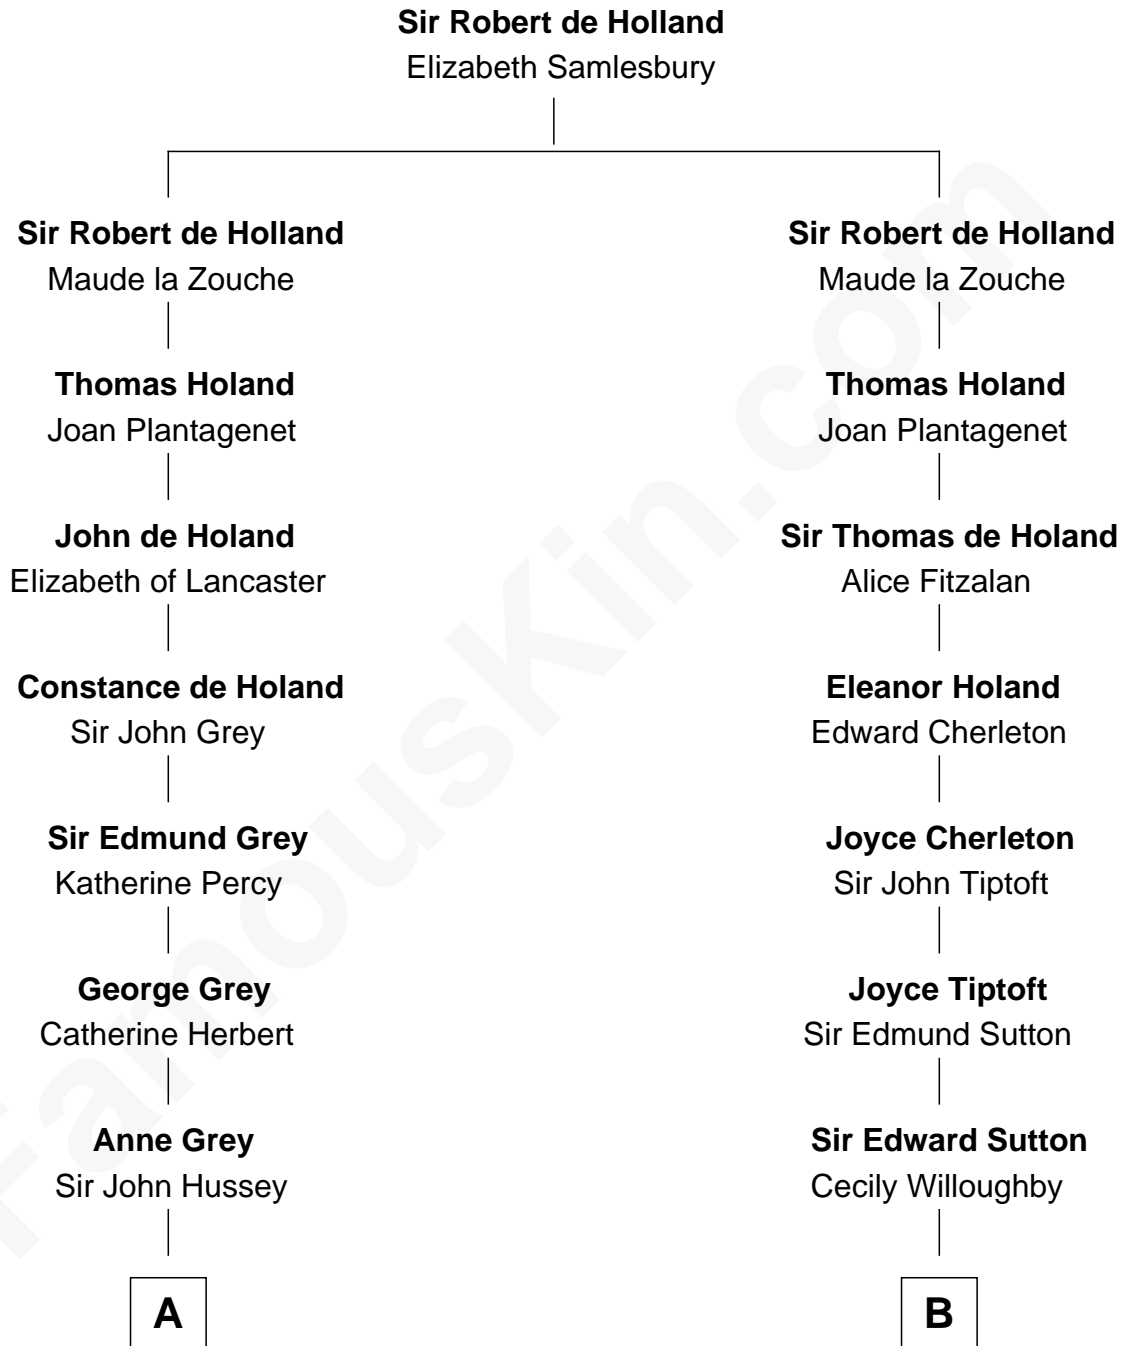

Jane (Appleton) Pierce

First Lady of President Franklin Pierce