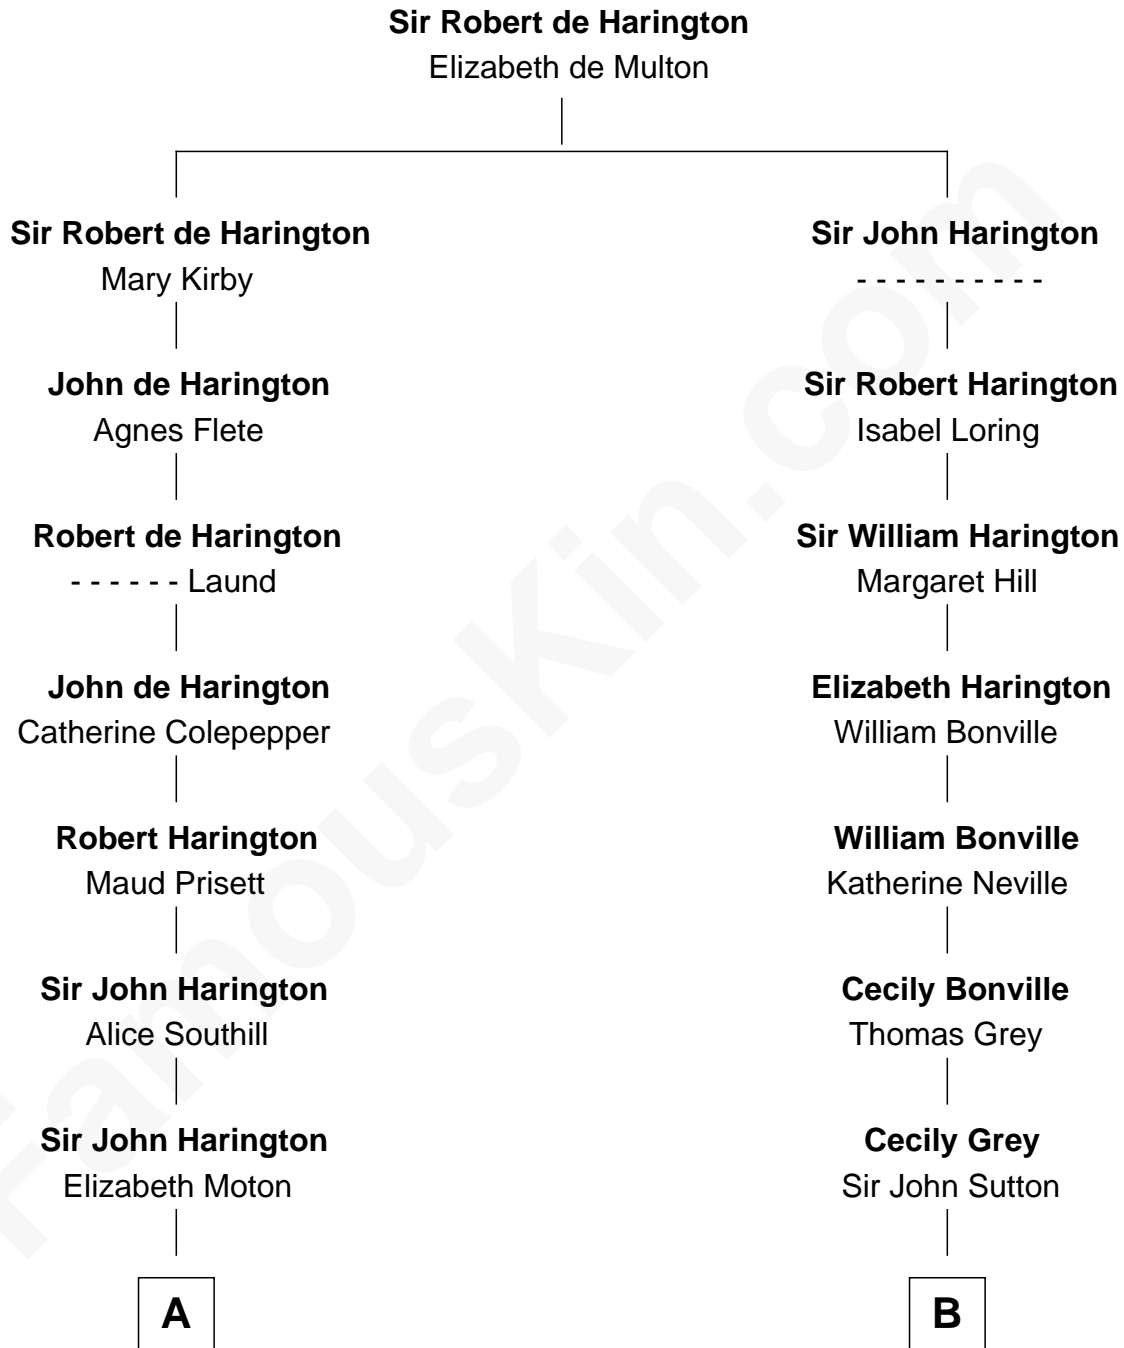

FamousKin.com

Relationship Chart of

Kit Harington

TV Actor - "Game of Thrones"

15th cousin 6 times removed of

Jane (Appleton) Pierce

First Lady of President Franklin Pierce

C

—
Sir Richard Harington

Francis Agnata Biscoe

—
Sir Richard Harington

Selina Louisa Grace Dundas

—
John Charles Dundas Harington

Lavender Cecilia Denny

—
Sir David Richard Harington

Deborah Jane Catesby